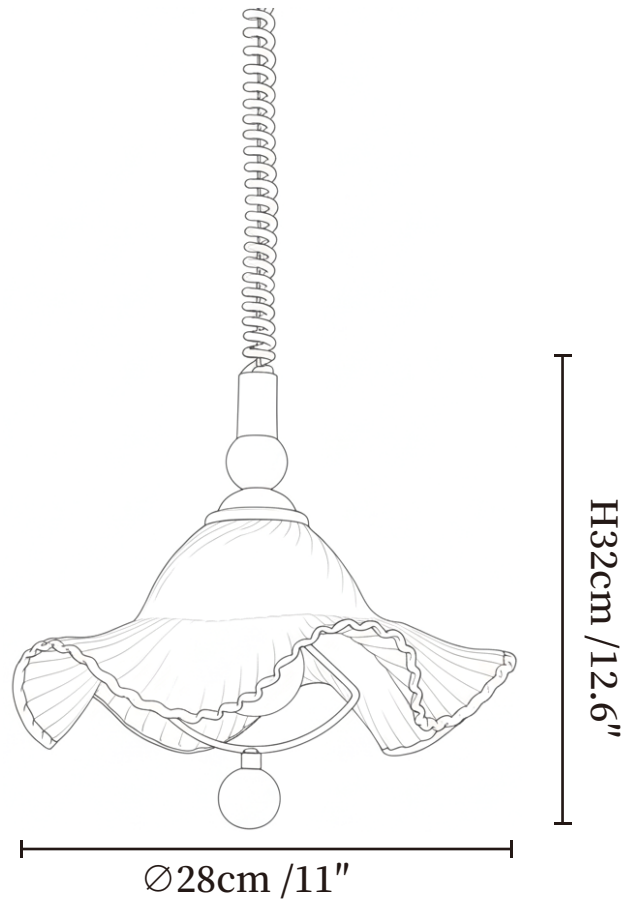

SPECIFICATION SHEET

SPECIFICATION DETAILS

*For custom options, consult factory for details

Fixture Dimensions	Ø 11.0" x H 12.6"
Light source	E26 or E27 (bulb not included)
Wattage	MAX 40W incandescent bulb or LED equivalent.
Voltage	AC 110-240V
Mounting	Hardwired.
Dimming	Compatible with dimmable bulbs (bulb not included)
Control method	Compatible with common wall switches (
Finishes	Black.
Shade Details	White.
Material	Metal, Glass.
Wire Length	The standard length of the suspended wire is 59 "(150 cm) and the length is adjustable.