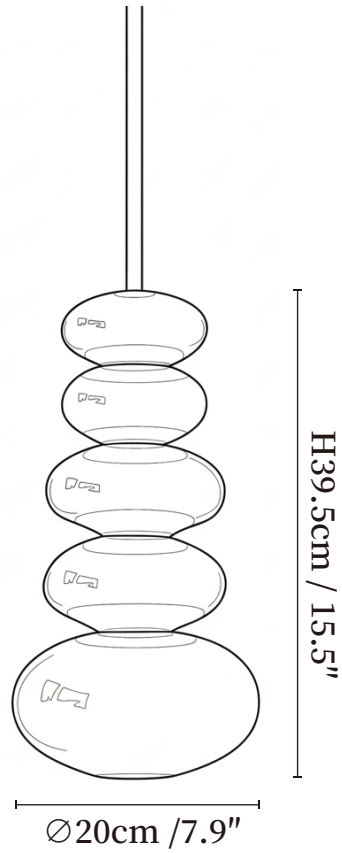

SPECIFICATION SHEET

SPECIFICATION DETAILS

*For custom options, consult factory for details

Fixture Dimensions	Ø 7.9" x H 15.5"
Light source	Integrated LED
Wattage	~ 5W
Voltage	AC 110-240V
Dimming	Not supported
CRI(Ra)	90+ CRI
Mounting	Hardwired.
LED Rated Life	30000 hours
Color Temperature	Warm Light (3000K), Neutral Light (4000K), Cool Light (6000K)
Control method	Compatible with common wall switches (
Finishes	Colorful.
Shadow Details	Colorful.
Material	Metal, Glass.
Wire Length	The standard length of the cord is 59" (150 cm), the length is adjustable.

SPECIFICATION SHEET

SPECIFICATION DETAILS

*For custom options, consult factory for details

Fixture Dimensions	L 48" x H 59"
Light source	Integrated LED
Wattage	~ 5W
Voltage	AC 110-240V
Dimming	Not supported
CRI(Ra)	90+ CRI
Mounting	Hardwired.
LED Rated Life	30000 hours
Color Temperature	Warm Light (3000K), Neutral Light (4000K), Cool Light (6000K)
Control method	Compatible with common wall switches(
Finishes	Colorful.
Shadow Details	Colorful.
Material	Metal, Glass.
Wire Length	The standard length of the cord is 59" (150 cm), the length is adjustable.

SPECIFICATION SHEET

SPECIFICATION DETAILS

*For custom options, consult factory for details

Fixture Dimensions	L 49.2" x H 59"
Light source	Integrated LED
Wattage	~ 5W
Voltage	AC 110-240V
Dimming	Not supported
CRI(Ra)	90+ CRI
Mounting	Hardwired.
LED Rated Life	30000 hours
Color Temperature	Warm Light (3000K), Neutral Light (4000K), Cool Light (6000K)
Control method	Compatible with common wall switches(
Finishes	Colorful.
Shadow Details	Colorful.
Material	Metal, Glass.
Wire Length	The standard length of the cord is 59" (150 cm), the length is adjustable.