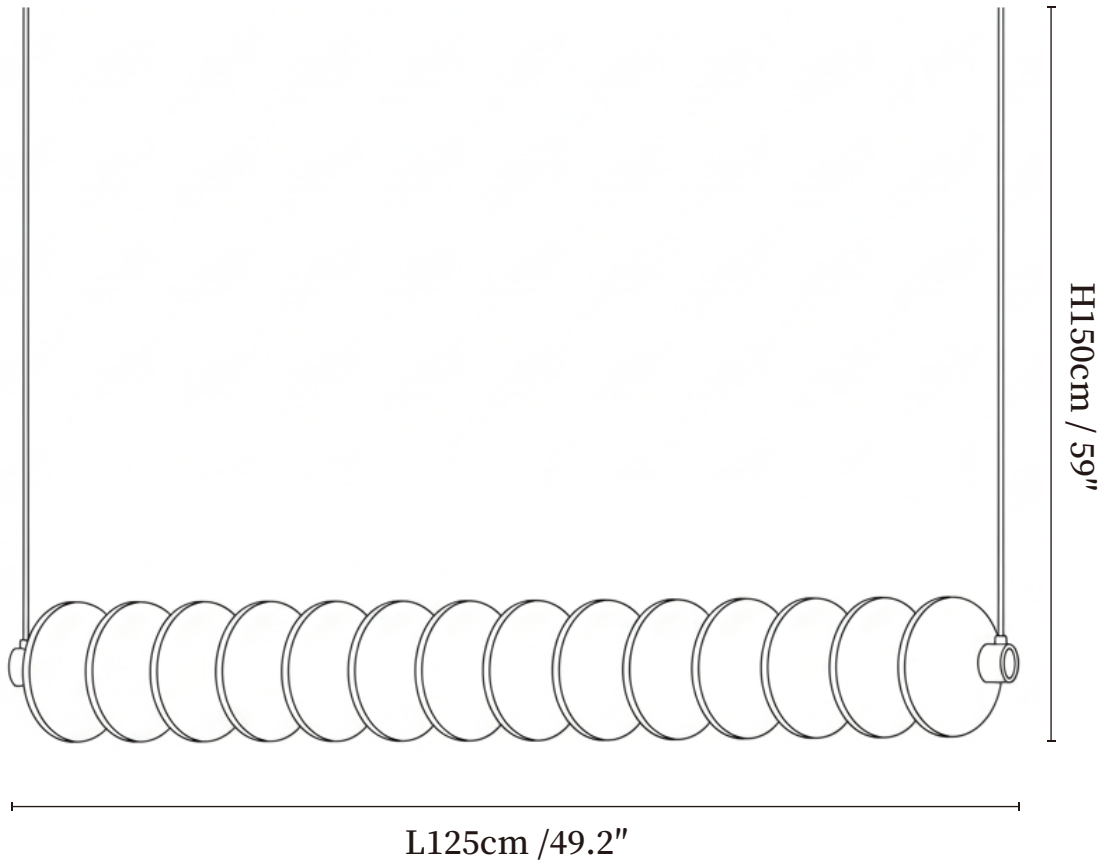

SPECIFICATION SHEET

SPECIFICATION DETAILS

*For custom options, consult factory for details

Fixture Dimensions	Ø 7.9" x H 15.5"
Light source	Integrated LED
Wattage	~ 5W
Voltage	AC 110-240V
Dimming	Not supported
CRI(Ra)	90+ CRI
Mounting	Hardwired.
LED Rated Life	30000 hours
Color Temperature	Warm Light (3000K), Neutral Light (4000K), Cool Light (6000K)
Control method	Compatible with common wall switches (
Finishes	Colorful.
Shadow Details	Colorful.
Material	Metal, Glass.
Wire Length	The standard length of the cord is 59" (150 cm), the length is adjustable.

SPECIFICATION SHEET

SPECIFICATION DETAILS

*For custom options, consult factory for details

Fixture Dimensions	L 48" x H 59"
Light source	Integrated LED
Wattage	~ 5W
Voltage	AC 110-240V
Dimming	Not supported
CRI(Ra)	90+ CRI
Mounting	Hardwired.
LED Rated Life	30000 hours
Color Temperature	Warm Light (3000K), Neutral Light (4000K), Cool Light (6000K)
Control method	Compatible with common wall switches(
Finishes	Colorful.
Shadow Details	Colorful.
Material	Metal, Glass.
Wire Length	The standard length of the cord is 59" (150 cm), the length is adjustable.

SPECIFICATION SHEET

SPECIFICATION DETAILS

*For custom options, consult factory for details

Fixture Dimensions	L 49.2" x H 59"
Light source	Integrated LED
Wattage	~ 5W
Voltage	AC 110-240V
Dimming	Not supported
CRI(Ra)	90+ CRI
Mounting	Hardwired.
LED Rated Life	30000 hours
Color Temperature	Warm Light (3000K), Neutral Light (4000K), Cool Light (6000K)
Control method	Compatible with common wall switches(
Finishes	Colorful.
Shadow Details	Colorful.
Material	Metal, Glass.
Wire Length	The standard length of the cord is 59" (150 cm), the length is adjustable.