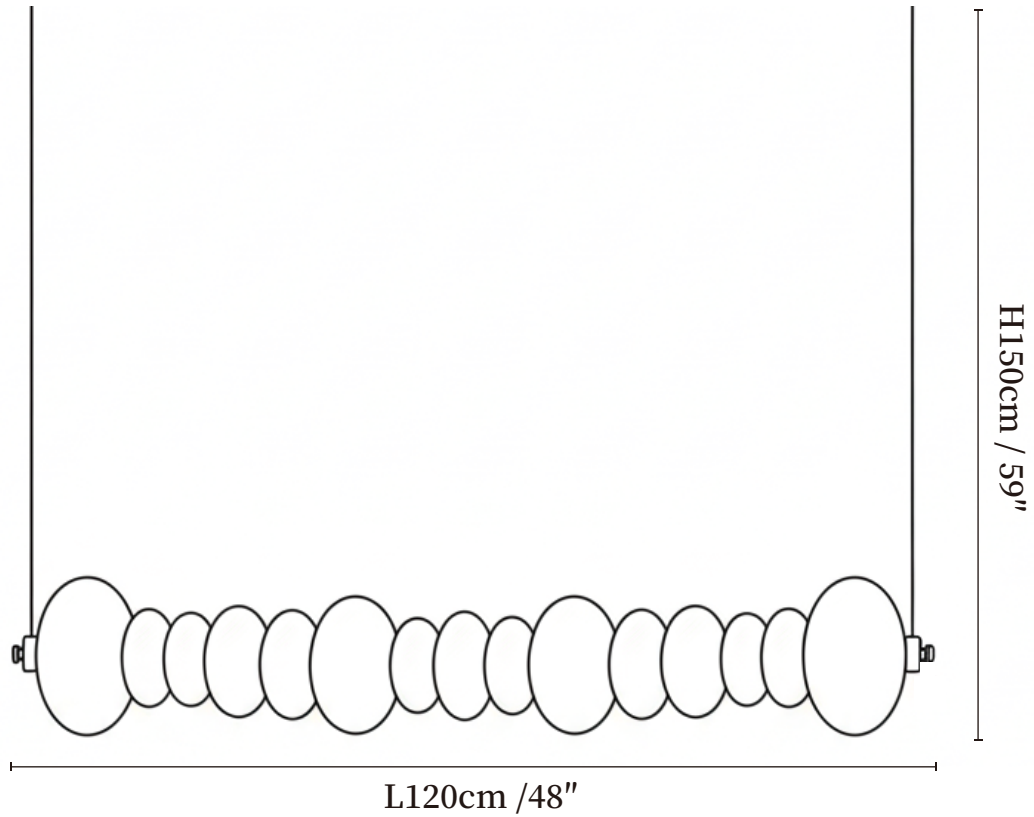

SPECIFICATION SHEET

SPECIFICATION DETAILS

*For custom options, consult factory for details

Fixture Dimensions	Ø 7.9" x H 15.5"
Light source	Integrated LED
Wattage	~ 5W
Voltage	AC 110-240V
Dimming	Not supported
CRI(Ra)	90+ CRI
Mounting	Hardwired.
LED Rated Life	30000 hours
Color Temperature	Warm Light (3000K), Neutral Light (4000K), Cool Light (6000K)
Control method	Compatible with common wall switches (
Finishes	Colorful.
Shadow Details	Colorful.
Material	Metal, Glass.
Wire Length	The standard length of the cord is 59" (150 cm), the length is adjustable.

SPECIFICATION SHEET

SPECIFICATION DETAILS

*For custom options, consult factory for details

Fixture Dimensions	L 48" x H 59"
Light source	Integrated LED
Wattage	~ 5W
Voltage	AC 110-240V
Dimming	Not supported
CRI(Ra)	90+ CRI
Mounting	Hardwired.
LED Rated Life	30000 hours
Color Temperature	Warm Light (3000K), Neutral Light (4000K), Cool Light (6000K)
Control method	Compatible with common wall switches(
Finishes	Colorful.
Shadow Details	Colorful.
Material	Metal, Glass.
Wire Length	The standard length of the cord is 59" (150 cm), the length is adjustable.

SPECIFICATION SHEET

SPECIFICATION DETAILS

*For custom options, consult factory for details

Fixture Dimensions	L 49.2" x H 59"
Light source	Integrated LED
Wattage	~ 5W
Voltage	AC 110-240V
Dimming	Not supported
CRI(Ra)	90+ CRI
Mounting	Hardwired.
LED Rated Life	30000 hours
Color Temperature	Warm Light (3000K), Neutral Light (4000K), Cool Light (6000K)
Control method	Compatible with common wall switches(
Finishes	Colorful.
Shadow Details	Colorful.
Material	Metal, Glass.
Wire Length	The standard length of the cord is 59" (150 cm), the length is adjustable.