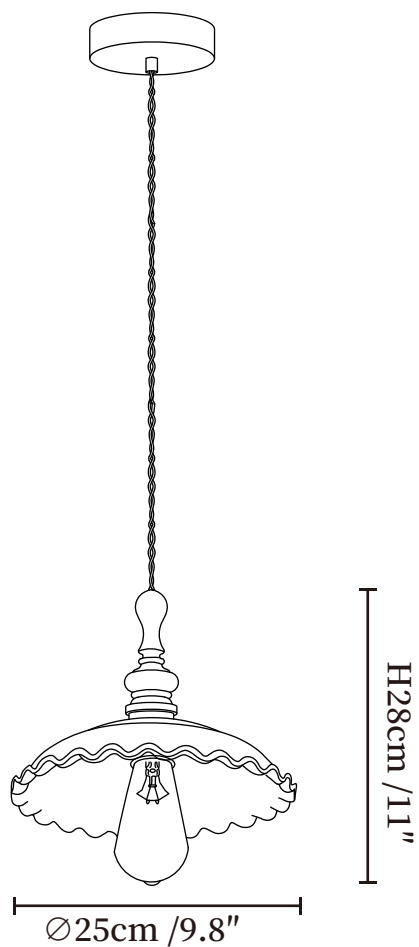

SPECIFICATION SHEET

SPECIFICATION DETAILS

*For custom options, consult factory for details

Fixture Dimensions	Ø 9.4" x H 11"
Light source	E26 or E27(bulb not included)
Wattage	MAX40W incandescent bulb or LED equivalent.
Voltage	AC 110-240V
Mounting	Hardwired.
Dimming	Compatible with dimmable bulbs (bulb not included)
Control method	Compatible with common wall switches (not included)
Finishes	Walnut color, Gold.
Shade Details	White.
Material	Metal, Wood, Ceramic.
Wire Length	The standard length of the suspended wire is 59 "(150 cm) and the length is adjustable.

SPECIFICATION SHEET

SPECIFICATION DETAILS

*For custom options, consult factory for details

Fixture Dimensions	Ø 9.8" x H 11"
Light source	E26 or E27(bulb not included)
Wattage	MAX40W incandescent bulb or LED equivalent.
Voltage	AC 110-240V
Mounting	Hardwired.
Dimming	Compatible with dimmable bulbs (bulb not included)
Control method	Compatible with common wall switches(not included)
Finishes	Walnut color, Gold.
Shade Details	White.
Material	Metal, Wood, Ceramic.
Wire Length	The standard length of the suspended wire is 59 "(150 cm) and the length is adjustable.