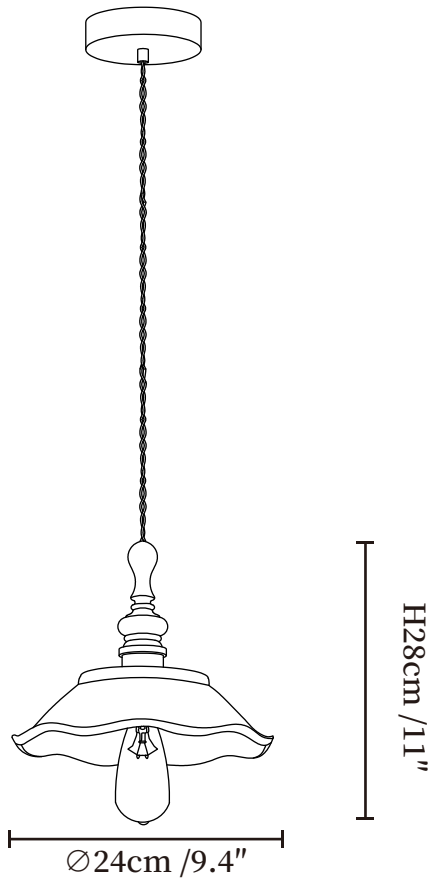

SPECIFICATION SHEET

SPECIFICATION DETAILS

*For custom options, consult factory for details

Fixture Dimensions	Ø 9.4" x H 11"
Light source	E26 or E27(bulb not included)
Wattage	MAX40W incandescent bulb or LED equivalent.
Voltage	AC 110-240V
Mounting	Hardwired.
Dimming	Compatible with dimmable bulbs (bulb not included)
Control method	Compatible with common wall switches (not included)
Finishes	Walnut color, Gold.
Shade Details	White.
Material	Metal, Wood, Ceramic.
Wire Length	The standard length of the suspended wire is 59 "(150 cm) and the length is adjustable.

SPECIFICATION SHEET

SPECIFICATION DETAILS

*For custom options, consult factory for details

Fixture Dimensions	Ø 9.8" x H 11"
Light source	E26 or E27(bulb not included)
Wattage	MAX40W incandescent bulb or LED equivalent.
Voltage	AC 110-240V
Mounting	Hardwired.
Dimming	Compatible with dimmable bulbs (bulb not included)
Control method	Compatible with common wall switches(not included)
Finishes	Walnut color, Gold.
Shade Details	White.
Material	Metal, Wood, Ceramic.
Wire Length	The standard length of the suspended wire is 59 "(150 cm) and the length is adjustable.