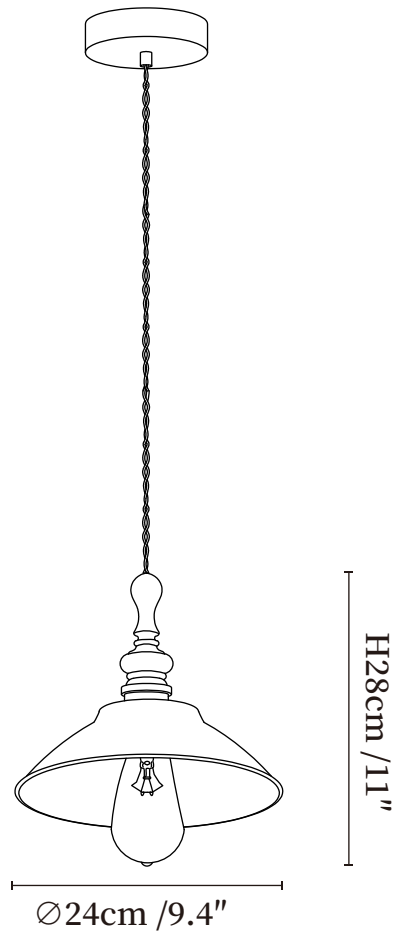

SPECIFICATION SHEET

SPECIFICATION DETAILS

*For custom options, consult factory for details

Fixture Dimensions	Ø 9.4" x H 11"
Light source	E26 or E27(bulb not included)
Wattage	MAX40W incandescent bulb or LED equivalent.
Voltage	AC 110-240V
Mounting	Hardwired.
Dimming	Compatible with dimmable bulbs (bulb not included)
Control method	Compatible with common wall switches (not included)
Finishes	Walnut color, Gold.
Shade Details	White.
Material	Metal, Wood, Ceramic.
Wire Length	The standard length of the suspended wire is 59 "(150 cm) and the length is adjustable.

SPECIFICATION SHEET

SPECIFICATION DETAILS

*For custom options, consult factory for details

Fixture Dimensions	Ø 9.8" x H 11"
Light source	E26 or E27(bulb not included)
Wattage	MAX40W incandescent bulb or LED equivalent.
Voltage	AC 110-240V
Mounting	Hardwired.
Dimming	Compatible with dimmable bulbs (bulb not included)
Control method	Compatible with common wall switches(not included)
Finishes	Walnut color, Gold.
Shade Details	White.
Material	Metal, Wood, Ceramic.
Wire Length	The standard length of the suspended wire is 59 "(150 cm) and the length is adjustable.