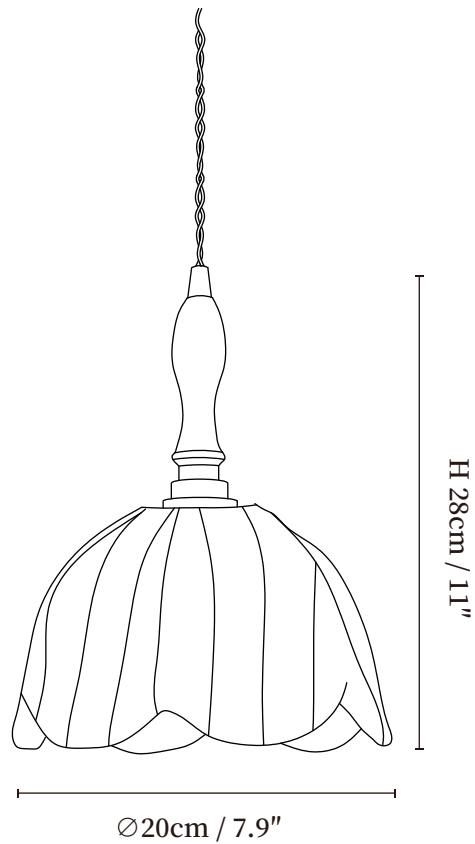

# SPECIFICATION SHEET

---

## SPECIFICATION DETAILS

\*For custom options, consult factory for details

<b>Fixture Dimensions</b>	Ø 7.9" x H 11"
<b>Light source</b>	E26 or E27 (bulb not included)
<b>Wattage</b>	MAX 40W incandescent bulb or LED equivalent.
<b>Voltage</b>	AC 110-240V
<b>Mounting</b>	Hardwired.
<b>Dimming</b>	Compatible with dimmable bulbs (bulb not included)
<b>Control method</b>	Compatible with common wall switches(not included)
<b>Finishes</b>	Black & White.
<b>Shade Details</b>	Black & White.
<b>Material</b>	Metal, Fabric.
<b>Wire Length</b>	The standard length of the suspended wire is 59 "(150 cm) and the length is adjustable.