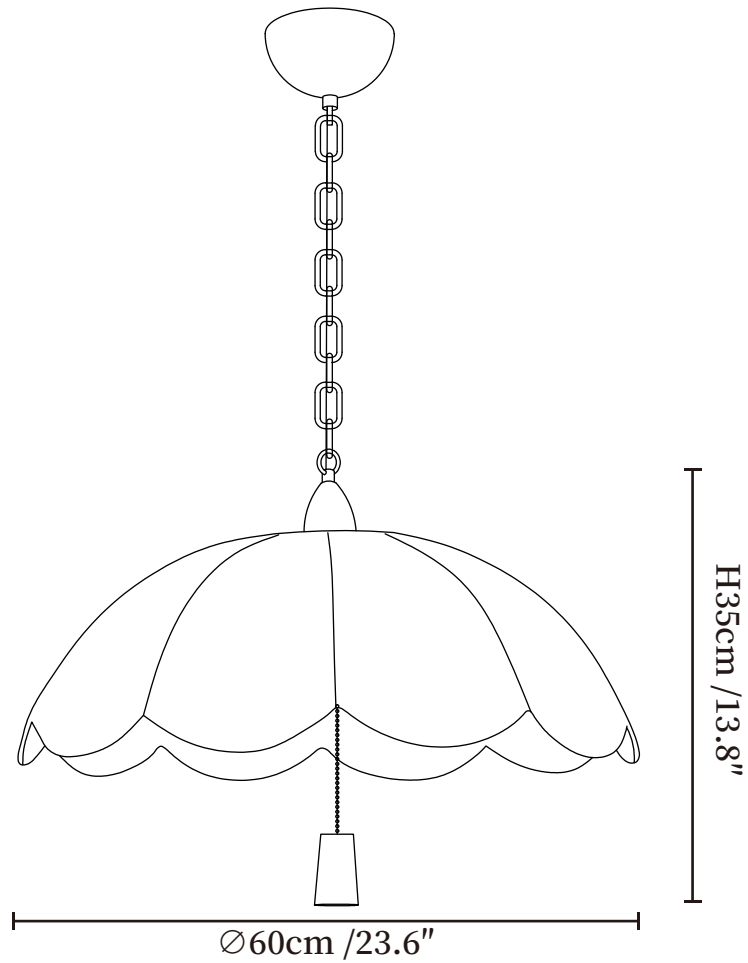

SPECIFICATION SHEET

SPECIFICATION DETAILS

*For custom options, consult factory for details

Fixture Dimensions	Ø 23.6" x H 13.8"
Light source	Integrated LED
Wattage	~ 5W
Voltage	AC 110-240V
Dimming	Not supported
CRI(Ra)	90+ CRI
Mounting	Hardwired.
LED Rated Life	30000 hours
Color Temperature	Warm Light (3000K), Neutral Light (4000K), Cool Light (6000K)
Control method	Compatible with common wall switches(not included)
Finishes	Walnut Wood.
Shadow Details	Beige.
Material	Fabric, Metal, Wood.
Hanging Length	Chain lengths range between 19.7", the length can be specified according to needs