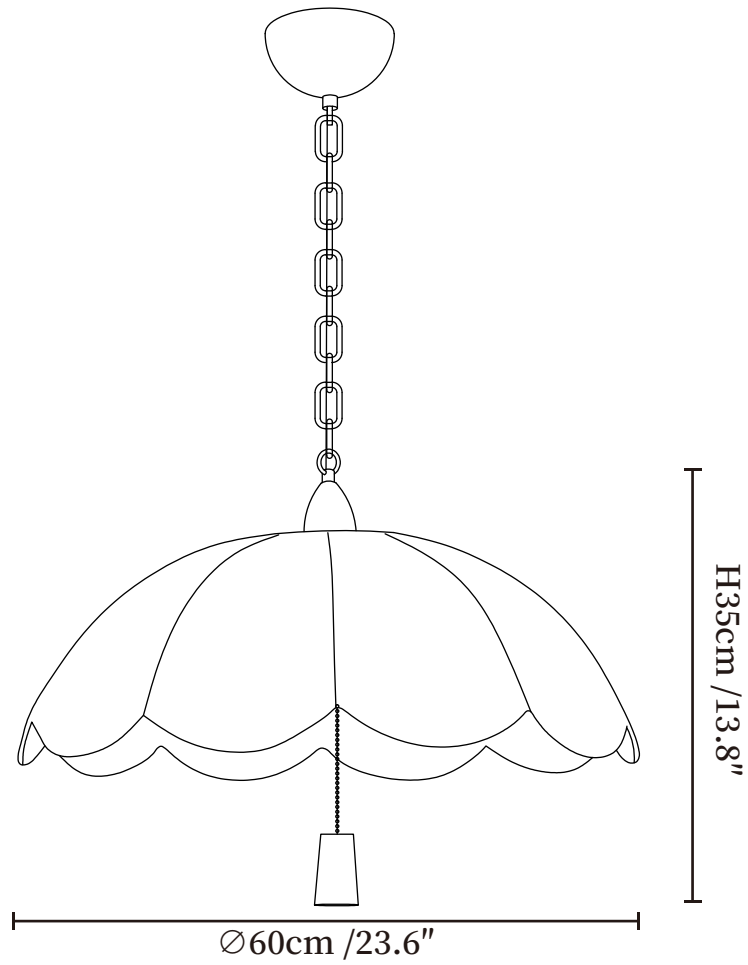

SPECIFICATION SHEET

SPECIFICATION DETAILS

*For custom options, consult factory for details

Fixture Dimensions	Ø 23.6" x H 13.8"
Light source	Integrated LED
Wattage	~ 5W
Voltage	AC 110-240V
Dimming	Not supported
CRI(Ra)	90+ CRI
Mounting	Hardwired.
LED Rated Life	30000 hours
Color Temperature	Warm Light (3000K), Neutral Light (4000K), Cool Light (6000K)
Control method	Compatible with common wall switches(not included)
Finishes	Walnut Wood.
Shadow Details	Beige.
Material	Fabric, Metal, Wood.
Hanging Length	Chain lengths range between 19.7", the length can be specified according to needs