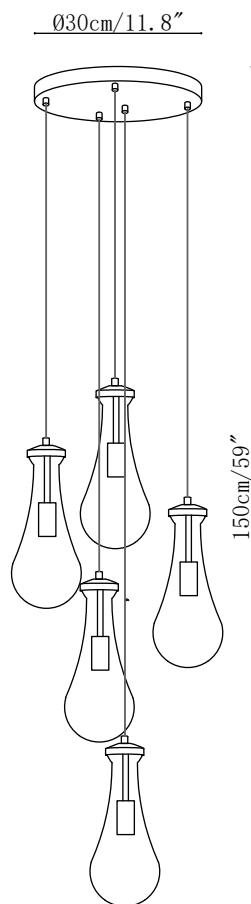

SPECIFICATION SHEET

SPECIFICATION DETAILS

*For custom options, consult factory for details

Fixture Dimensions	Ø 4.9" x H 11.8"
Light source	E14(bulb not included)
Wattage	MAX 15W incandescent bulb or LED equivalent.
Voltage	AC 110-240V
Mounting	Hardwired.
Dimming	Compatible with dimmable bulbs (bulb not included)
Control method	Compatible with common wall switches(not included)
Finishes	Brass.
Shade Details	Clear.
Material	Brass, Glass.
Wire Length	The standard length of the suspended wire is 59 "(150 cm) and the length is adjustable.

SPECIFICATION SHEET

SPECIFICATION DETAILS

*For custom options, consult factory for details

Fixture Dimensions	Ø 7.9" x H 59.1"
Light source	E14(bulb not included)
Wattage	MAX 15W incandescent bulb or LED equivalent.
Voltage	AC 110-240V
Mounting	Hardwired.
Dimming	Compatible with dimmable bulbs (bulb not included)
Control method	Compatible with common wall switches (not included)
Finishes	Brass.
Shade Details	Clear.
Material	Brass, Glass.
Wire Length	The standard length of the suspended wire is 59 "(150 cm) and the length is adjustable.

SPECIFICATION SHEET

SPECIFICATION DETAILS

*For custom options, consult factory for details

Fixture Dimensions	$\varnothing 11.8'' \times H 59.1''$
Light source	E14(bulb not included)
Wattage	MAX 15W incandescent bulb or LED equivalent.
Voltage	AC 110-240V
Mounting	Hardwired.
Dimming	Compatible with dimmable bulbs (bulb not included)
Control method	Compatible with common wall switches(not included)
Finishes	Brass.
Shade Details	Clear.
Material	Brass, Glass.
Wire Length	The standard length of the suspended wire is 59 "(150 cm) and the length is adjustable.