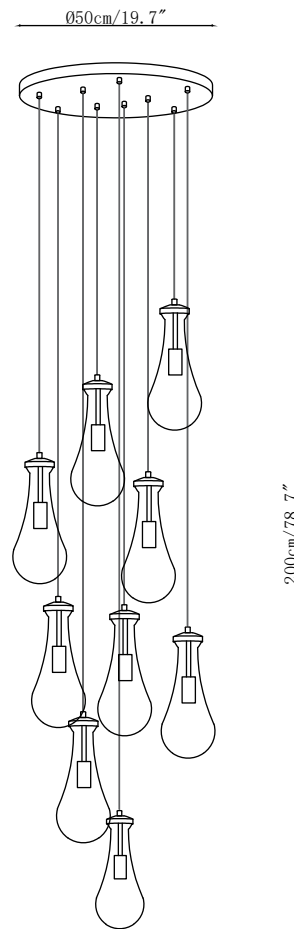

SPECIFICATION SHEET

SPECIFICATION DETAILS

*For custom options, consult factory for details

Fixture Dimensions	Ø 19.7" x H 78.7"
Light source	E14(bulb not included)
Wattage	MAX 15W incandescent bulb or LED equivalent.
Voltage	AC 110-240V
Mounting	Hardwired.
Dimming	Compatible with dimmable bulbs (bulb not included)
Control method	Compatible with common wall switches(not included)
Finishes	Brass.
Shade Details	Clear.
Material	Brass, Glass.
Wire Length	The standard length of the suspended wire is 59 "(150 cm) and the length is adjustable.