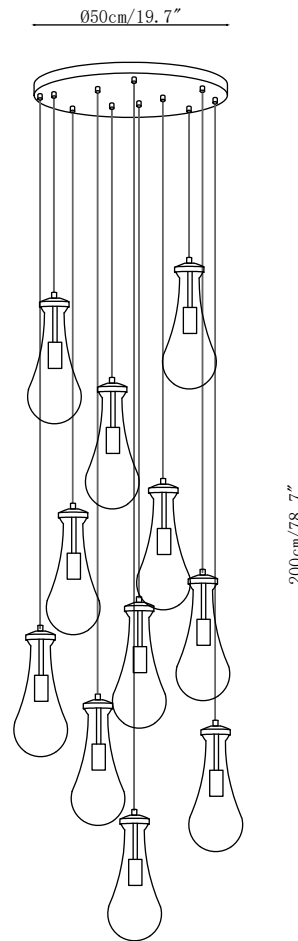

SPECIFICATION SHEET

SPECIFICATION DETAILS

*For custom options, consult factory for details

Fixture Dimensions	Ø 19.7" x H 78.7"
Light source	E14(bulb not included)
Wattage	MAX 15W incandescent bulb or LED equivalent.
Voltage	AC 110-240V
Mounting	Hardwired.
Dimming	Compatible with dimmable bulbs (bulb not included)
Control method	Compatible with common wall switches(not included)
Finishes	Brass.
Shade Details	Clear.
Material	Brass, Glass.
Wire Length	The standard length of the suspended wire is 59 "(150 cm) and the length is adjustable.