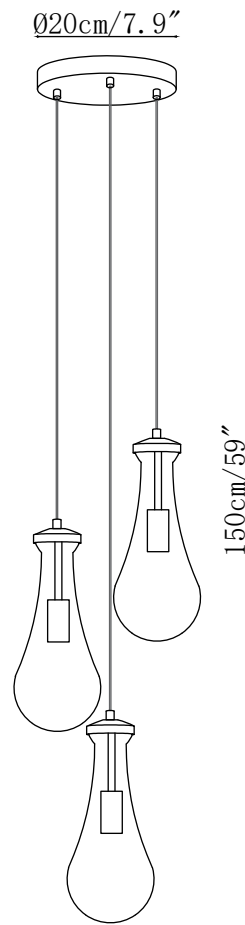

SPECIFICATION SHEET

SPECIFICATION DETAILS

*For custom options, consult factory for details

Fixture Dimensions	Ø 4.9" x H 11.8"
Light source	E14(bulb not included)
Wattage	MAX 15W incandescent bulb or LED equivalent.
Voltage	AC 110-240V
Mounting	Hardwired.
Dimming	Compatible with dimmable bulbs (bulb not included)
Control method	Compatible with common wall switches(not included)
Finishes	Brass.
Shade Details	Clear.
Material	Brass, Glass.
Wire Length	The standard length of the suspended wire is 59 "(150 cm) and the length is adjustable.

SPECIFICATION SHEET

SPECIFICATION DETAILS

*For custom options, consult factory for details

Fixture Dimensions	Ø 7.9" x H 59.1"
Light source	E14(bulb not included)
Wattage	MAX 15W incandescent bulb or LED equivalent.
Voltage	AC 110-240V
Mounting	Hardwired.
Dimming	Compatible with dimmable bulbs (bulb not included)
Control method	Compatible with common wall switches (not included)
Finishes	Brass.
Shade Details	Clear.
Material	Brass, Glass.
Wire Length	The standard length of the suspended wire is 59 "(150 cm) and the length is adjustable.

SPECIFICATION SHEET

SPECIFICATION DETAILS

*For custom options, consult factory for details

Fixture Dimensions	$\varnothing 11.8'' \times H 59.1''$
Light source	E14(bulb not included)
Wattage	MAX 15W incandescent bulb or LED equivalent.
Voltage	AC 110-240V
Mounting	Hardwired.
Dimming	Compatible with dimmable bulbs (bulb not included)
Control method	Compatible with common wall switches(not included)
Finishes	Brass.
Shade Details	Clear.
Material	Brass, Glass.
Wire Length	The standard length of the suspended wire is 59 "(150 cm) and the length is adjustable.