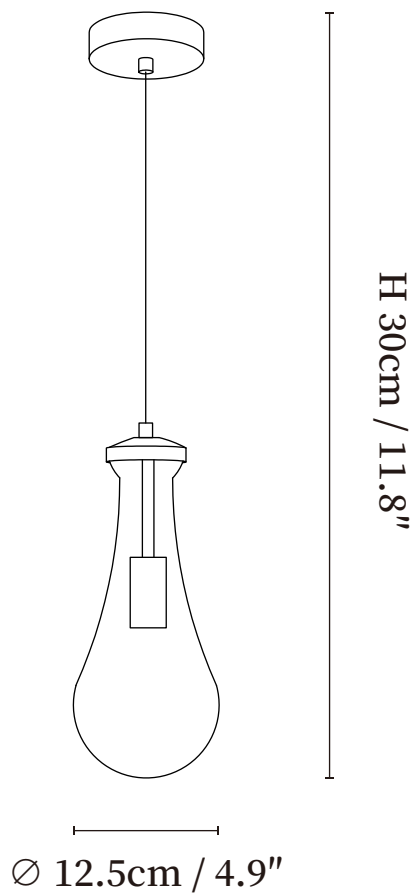

SPECIFICATION SHEET

SPECIFICATION DETAILS

*For custom options, consult factory for details

Fixture Dimensions	Ø 4.9" x H 11.8"
Light source	E14(bulb not included)
Wattage	MAX 15W incandescent bulb or LED equivalent.
Voltage	AC 110-240V
Mounting	Hardwired.
Dimming	Compatible with dimmable bulbs (bulb not included)
Control method	Compatible with common wall switches(not included)
Finishes	Brass.
Shade Details	Clear.
Material	Brass, Glass.
Wire Length	The standard length of the suspended wire is 59 "(150 cm) and the length is adjustable.

SPECIFICATION SHEET

SPECIFICATION DETAILS

*For custom options, consult factory for details

Fixture Dimensions	Ø 7.9" x H 59.1"
Light source	E14(bulb not included)
Wattage	MAX 15W incandescent bulb or LED equivalent.
Voltage	AC 110-240V
Mounting	Hardwired.
Dimming	Compatible with dimmable bulbs (bulb not included)
Control method	Compatible with common wall switches (not included)
Finishes	Brass.
Shade Details	Clear.
Material	Brass, Glass.
Wire Length	The standard length of the suspended wire is 59 "(150 cm) and the length is adjustable.

SPECIFICATION SHEET

SPECIFICATION DETAILS

*For custom options, consult factory for details

Fixture Dimensions	$\varnothing 11.8'' \times H 59.1''$
Light source	E14(bulb not included)
Wattage	MAX 15W incandescent bulb or LED equivalent.
Voltage	AC 110-240V
Mounting	Hardwired.
Dimming	Compatible with dimmable bulbs (bulb not included)
Control method	Compatible with common wall switches(not included)
Finishes	Brass.
Shade Details	Clear.
Material	Brass, Glass.
Wire Length	The standard length of the suspended wire is 59 "(150 cm) and the length is adjustable.