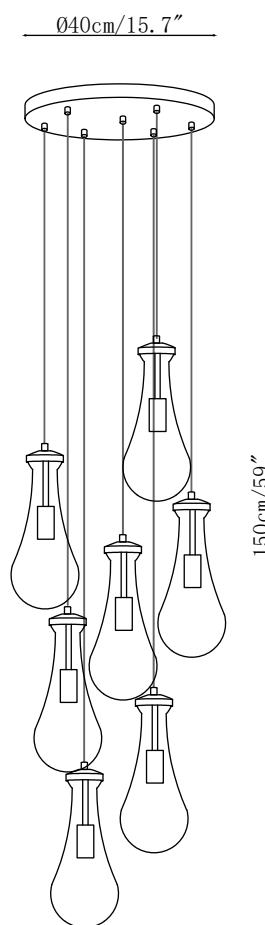

SPECIFICATION SHEET

SPECIFICATION DETAILS

*For custom options, consult factory for details

Fixture Dimensions	$\varnothing 15.7'' \times H 59.1''$
Light source	E14(bulb not included)
Wattage	MAX 15W incandescent bulb or LED equivalent.
Voltage	AC 110-240V
Mounting	Hardwired.
Dimming	Compatible with dimmable bulbs (bulb not included)
Control method	Compatible with common wall switches(not included)
Finishes	Brass.
Shade Details	Clear.
Material	Brass, Glass.
Wire Length	The standard length of the suspended wire is 59 "(150 cm) and the length is adjustable.