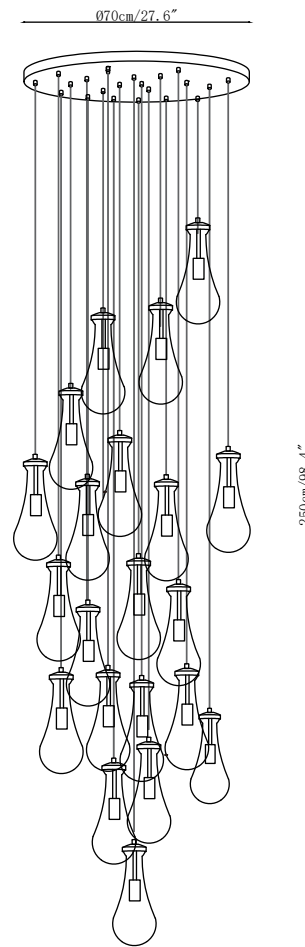

SPECIFICATION SHEET

SPECIFICATION DETAILS

*For custom options, consult factory for details

SUK	VKP03-250218-08
Fixture Dimensions	Ø 27.6" x H 98.4"
Light source	E14(bulb not included)
Wattage	MAX 15W incandescent bulb or LED equivalent.
Voltage	AC 110-240V
Mounting	Hardwired.
Dimming	Compatible with dimmable bulbs (bulb not included)
Control method	Compatible with common wall switches(not included)
Finishes	Brass.
Shade Details	Clear.
Material	Brass, Glass.
Wire Length	The standard length of the suspended wire is 59 "(150 cm) and the length is adjustable.