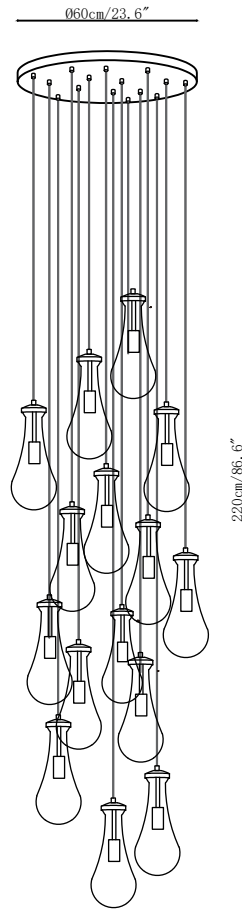

SPECIFICATION SHEET

SPECIFICATION DETAILS

*For custom options, consult factory for details

Fixture Dimensions	Ø 23.6" x H 86.6"
Light source	E14(bulb not included)
Wattage	MAX 15W incandescent bulb or LED equivalent.
Voltage	AC 110-240V
Mounting	Hardwired.
Dimming	Compatible with dimmable bulbs (bulb not included)
Control method	Compatible with common wall switches(not included)
Finishes	Brass.
Shade Details	Clear.
Material	Brass, Glass.
Wire Length	The standard length of the suspended wire is 59 "(150 cm) and the length is adjustable.