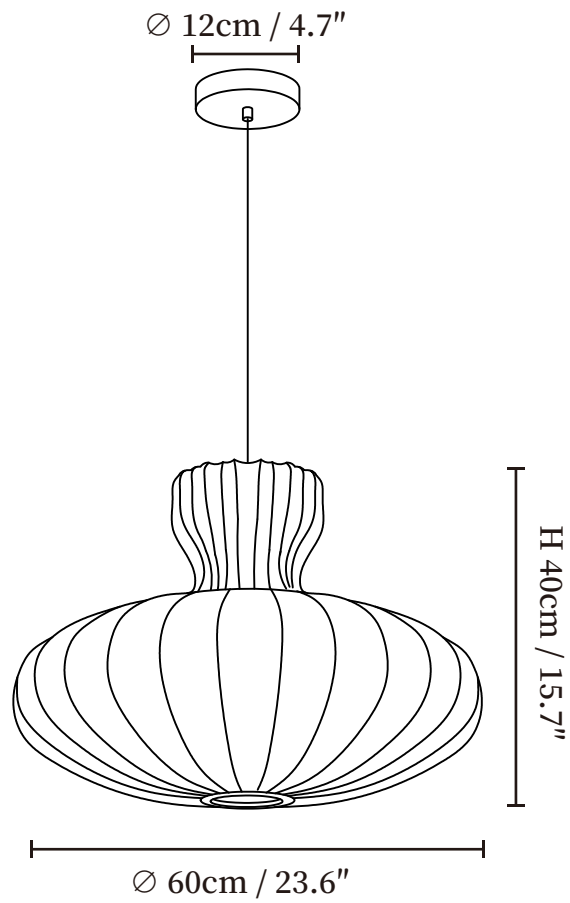

# SPECIFICATION SHEET

---

## SPECIFICATION DETAILS

\*For custom options, consult factory for details

<b>Fixture Dimensions</b>	Ø 15.7" x H 11.8", Ø 19.7" x H 13.8", Ø 23.6" x H 15.7"
<b>Light source</b>	E26 or E27. (bulb not included)
<b>Wattage</b>	MAX 40W incandescent bulb or LED equivalent.
<b>Voltage</b>	AC 110-240V
<b>Mounting</b>	Hardwired.
<b>Dimming</b>	Compatible with dimmable bulbs (bulb not included)
<b>Control method</b>	Compatible with common wall switches (not included)
<b>Finishes</b>	White.
<b>Shade Details</b>	White.
<b>Material</b>	Metal, Natural Mulberry Silk.
<b>Wire Length</b>	The standard length of the cord is 59" (150 cm), the length is adjustable.