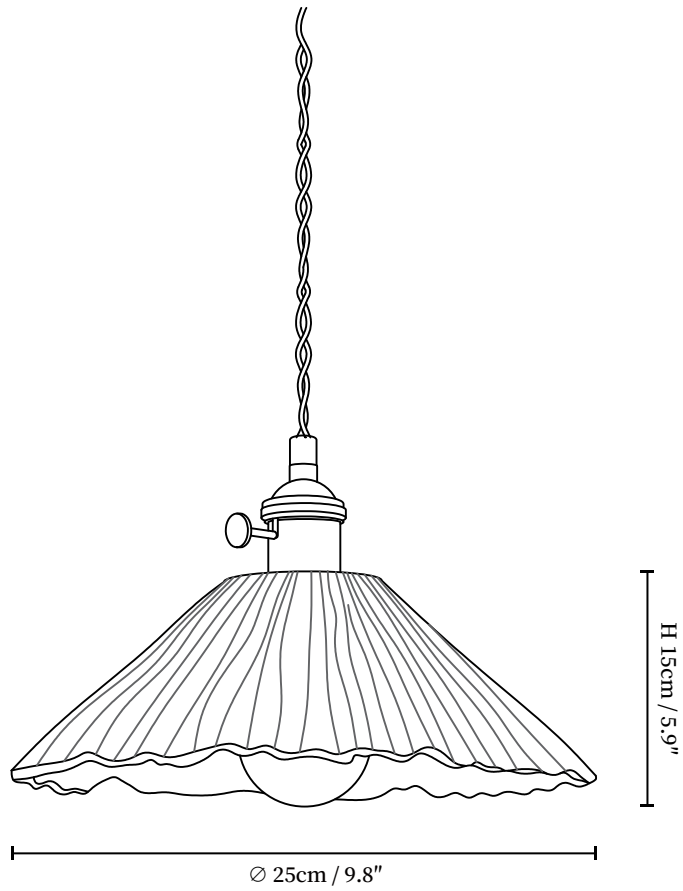

SPECIFICATION SHEET

SPECIFICATION DETAILS

*For custom options, consult factory for details

Fixture Dimensions	D 6.3" x H 7.9" (Model A)
Light source	E14 (bulb not included)
Wattage	MAX 15W incandescent bulb or LED equivalent.
Voltage	AC 110-240V
Mounting	Hardwired.
Dimming	Compatible with dimmable bulbs (bulb not included)
Control method	Compatible with common wall switches (not included)
Finishes	Gold
Shade Details	Cement Grey.
Material	Cement, Brass, Iron.
Wire Length	The standard length of the suspended wire is 59 "(150 cm) and the length is adjustable.

SPECIFICATION SHEET

SPECIFICATION DETAILS

*For custom options, consult factory for details

Fixture Dimensions	D 9.8" x H 5.9" (Model B)
Light source	E14 (bulb not included)
Wattage	MAX 15W incandescent bulb or LED equivalent.
Voltage	AC 110-240V
Mounting	Hardwired.
Dimming	Compatible with dimmable bulbs (bulb not included)
Control method	Compatible with common wall switches (not included)
Finishes	Gold
Shade Details	Cement Grey.
Material	Cement, Brass, Iron.
Wire Length	The standard length of the suspended wire is 59 "(150 cm) and the length is adjustable.

SPECIFICATION SHEET

SPECIFICATION DETAILS

*For custom options, consult factory for details

Fixture Dimensions	D 2.4" x H 12.2" (Model C)
Light source	E14 (bulb not included)
Wattage	MAX 15W incandescent bulb or LED equivalent.
Voltage	AC 110-240V
Mounting	Hardwired.
Dimming	Compatible with dimmable bulbs (bulb not included)
Control method	Compatible with common wall switches (not included)
Finishes	Gold
Shade Details	Cement Grey.
Material	Cement, Brass, Iron.
Wire Length	The standard length of the suspended wire is 59 "(150 cm) and the length is adjustable.