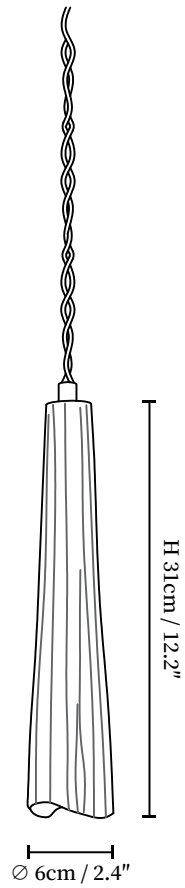

SPECIFICATION SHEET

SPECIFICATION DETAILS

*For custom options, consult factory for details

Fixture Dimensions	D 6.3" x H 7.9" (Model A)
Light source	E14 (bulb not included)
Wattage	MAX 15W incandescent bulb or LED equivalent.
Voltage	AC 110-240V
Mounting	Hardwired.
Dimming	Compatible with dimmable bulbs (bulb not included)
Control method	Compatible with common wall switches (not included)
Finishes	Gold
Shade Details	Cement Grey.
Material	Cement, Brass, Iron.
Wire Length	The standard length of the suspended wire is 59 "(150 cm) and the length is adjustable.

SPECIFICATION SHEET

SPECIFICATION DETAILS

*For custom options, consult factory for details

Fixture Dimensions	D 9.8" x H 5.9" (Model B)
Light source	E14 (bulb not included)
Wattage	MAX 15W incandescent bulb or LED equivalent.
Voltage	AC 110-240V
Mounting	Hardwired.
Dimming	Compatible with dimmable bulbs (bulb not included)
Control method	Compatible with common wall switches (not included)
Finishes	Gold
Shade Details	Cement Grey.
Material	Cement, Brass, Iron.
Wire Length	The standard length of the suspended wire is 59 "(150 cm) and the length is adjustable.

SPECIFICATION SHEET

SPECIFICATION DETAILS

*For custom options, consult factory for details

Fixture Dimensions	D 2.4" x H 12.2" (Model C)
Light source	E14 (bulb not included)
Wattage	MAX 15W incandescent bulb or LED equivalent.
Voltage	AC 110-240V
Mounting	Hardwired.
Dimming	Compatible with dimmable bulbs (bulb not included)
Control method	Compatible with common wall switches (not included)
Finishes	Gold
Shade Details	Cement Grey.
Material	Cement, Brass, Iron.
Wire Length	The standard length of the suspended wire is 59 "(150 cm) and the length is adjustable.