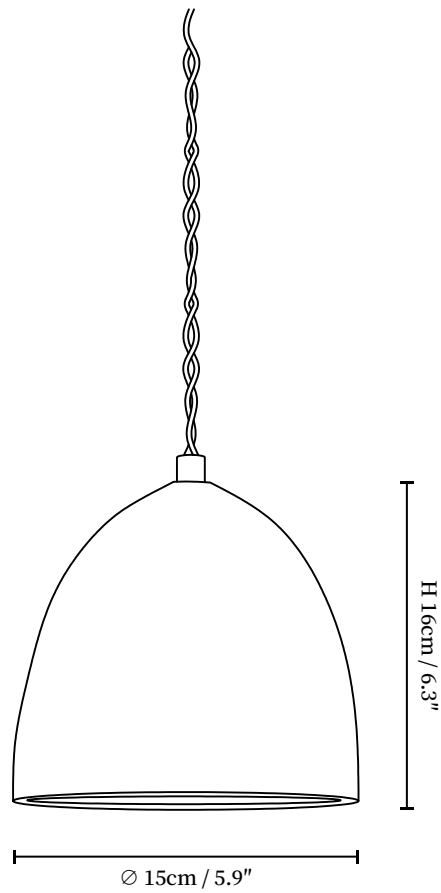

SPECIFICATION SHEET

SPECIFICATION DETAILS

*For custom options, consult factory for details

Fixture Dimensions	D 5.9" x H 6.3" (Model D)
Light source	E14 (bulb not included)
Wattage	MAX 15W incandescent bulb or LED equivalent.
Voltage	AC 110-240V
Mounting	Hardwired.
Dimming	Compatible with dimmable bulbs (bulb not included)
Control method	Compatible with common wall switches (not included)
Finishes	Gold
Shade Details	Cement Grey.
Material	Cement, Brass, Iron.
Wire Length	The standard length of the suspended wire is 59 "(150 cm) and the length is adjustable.