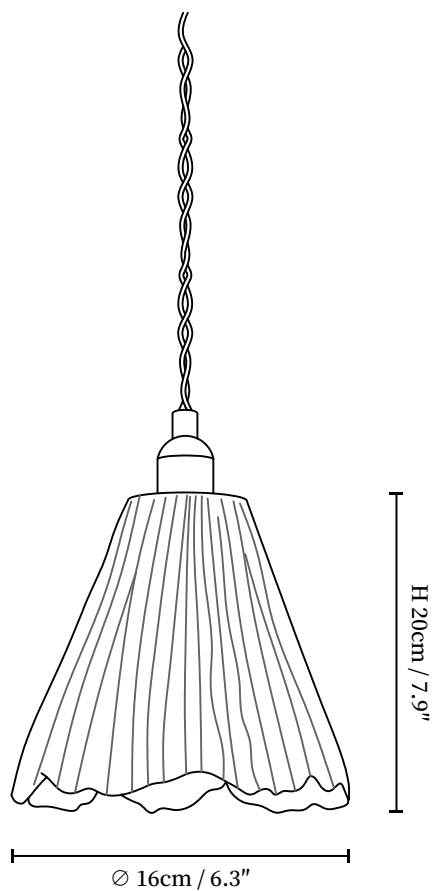

SPECIFICATION SHEET

SPECIFICATION DETAILS

*For custom options, consult factory for details

Fixture Dimensions	D 6.3" x H 7.9" (Model A)
Light source	E14 (bulb not included)
Wattage	MAX 15W incandescent bulb or LED equivalent.
Voltage	AC 110-240V
Mounting	Hardwired.
Dimming	Compatible with dimmable bulbs (bulb not included)
Control method	Compatible with common wall switches (not included)
Finishes	Gold
Shade Details	Cement Grey.
Material	Cement, Brass, Iron.
Wire Length	The standard length of the suspended wire is 59 "(150 cm) and the length is adjustable.

SPECIFICATION SHEET

SPECIFICATION DETAILS

*For custom options, consult factory for details

Fixture Dimensions	D 9.8" x H 5.9" (Model B)
Light source	E14 (bulb not included)
Wattage	MAX 15W incandescent bulb or LED equivalent.
Voltage	AC 110-240V
Mounting	Hardwired.
Dimming	Compatible with dimmable bulbs (bulb not included)
Control method	Compatible with common wall switches (not included)
Finishes	Gold
Shade Details	Cement Grey.
Material	Cement, Brass, Iron.
Wire Length	The standard length of the suspended wire is 59 "(150 cm) and the length is adjustable.

SPECIFICATION SHEET

SPECIFICATION DETAILS

*For custom options, consult factory for details

Fixture Dimensions	D 2.4" x H 12.2" (Model C)
Light source	E14 (bulb not included)
Wattage	MAX 15W incandescent bulb or LED equivalent.
Voltage	AC 110-240V
Mounting	Hardwired.
Dimming	Compatible with dimmable bulbs (bulb not included)
Control method	Compatible with common wall switches (not included)
Finishes	Gold
Shade Details	Cement Grey.
Material	Cement, Brass, Iron.
Wire Length	The standard length of the suspended wire is 59 "(150 cm) and the length is adjustable.