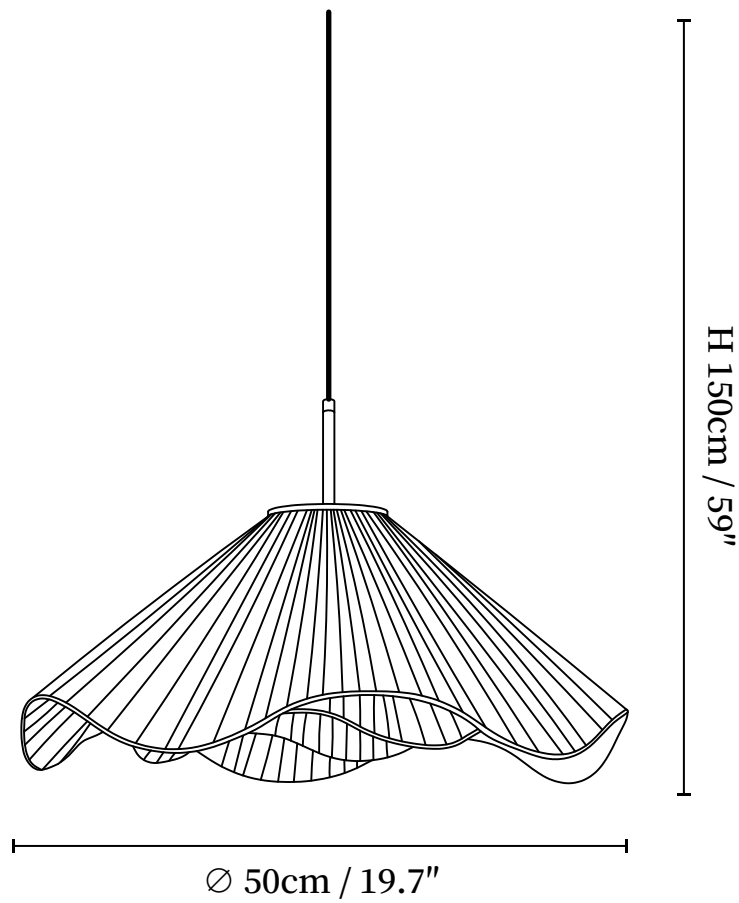

SPECIFICATION SHEET

SPECIFICATION DETAILS

*For custom options, consult factory for details

Fixture Dimensions	D 15.7" x H 59", D 19.7" x H 59"
Light source	E26 or E27 (bulb not included)
Wattage	MAX 40W incandescent bulb or LED equivalent.
Voltage	AC 110-240V
Mounting	Hardwired.
Dimming	Compatible with dimmable bulbs (bulb not included)
Control method	Compatible with common wall switches (not included)
Finishes	Gold.
Shade Details	Beige.
Material	Metal, Fabric.
Wire Length	The standard length of the suspended wire is 59 "(150 cm) and the length is adjustable.