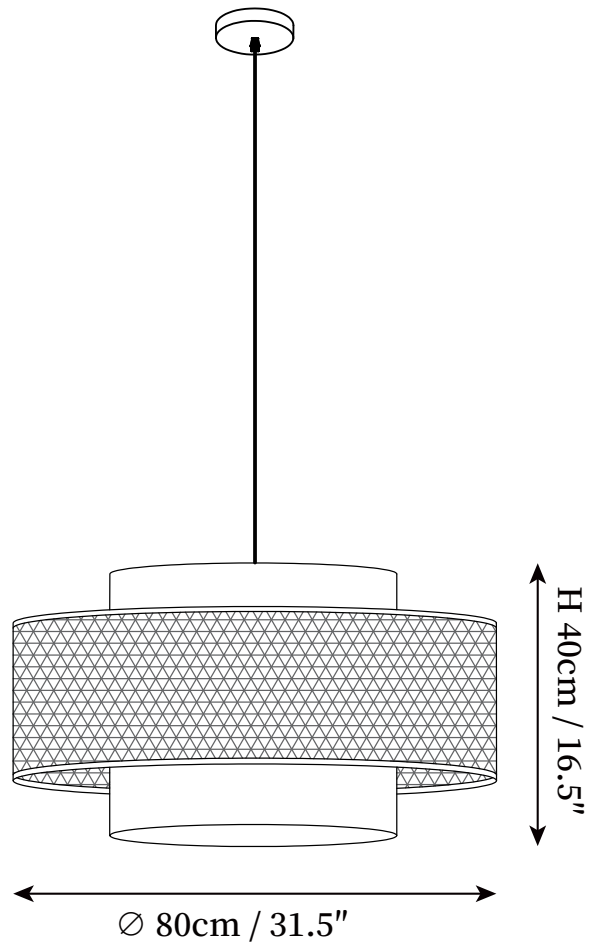

SPECIFICATION SHEET

SPECIFICATION DETAILS

*For custom options, consult factory for details

Fixture Dimensions	D 15.7" x H 8.7", D 19.7" x H 10.8", D 23.6" x H 13", D 31.5" x H 16.5"
Light source	E26 or E27 (bulb not included).
Wattage	MAX 40W incandescent bulb or LED equivalent.
Voltage	AC 110-240V
Mounting	Hardwired.
Dimming	Compatible with dimmable bulbs (bulb not included)
Control method	Compatible with common wall switches (not included)
Finishes	Black.
Shade Details	Natural rattan.
Material	Metal, Rattan, Fabric.
Wire Length	The standard length of the cord is 59" (150 cm), the length is adjustable.