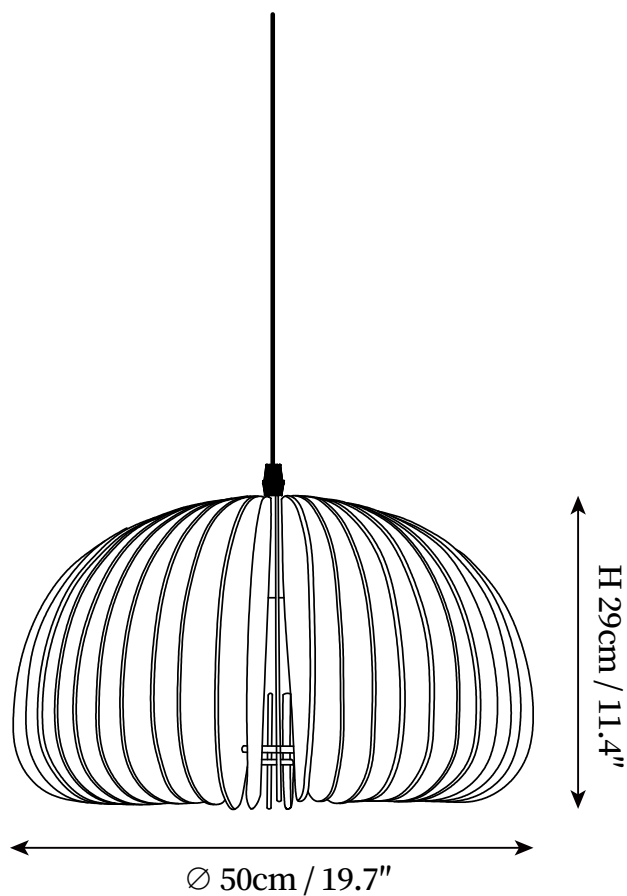

SPECIFICATION SHEET

SPECIFICATION DETAILS

*For custom options, consult factory for details

Fixture Dimensions	D 15.7" x H 9.1"
Light source	E26 or E27 (bulb not included).
Wattage	MAX 40W incandescent bulb or LED equivalent.
Voltage	AC 110-240V
Mounting	Hardwired.
Dimming	Compatible with dimmable bulbs (bulb not included)
Control method	Compatible with common wall switches(not included)
Finishes	Black.
Shade Details	Nature wood.
Material	Metal, Wood.
Wire Length	The standard length of the cord is 59" (150 cm), the length is adjustable.