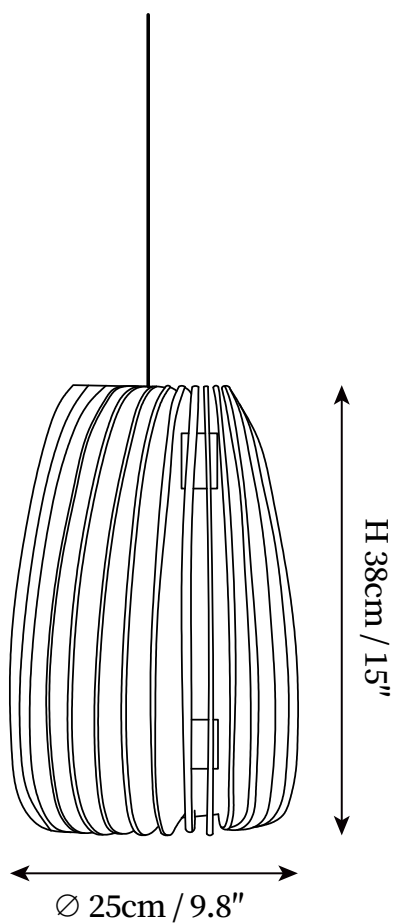

## SPECIFICATION DETAILS

\*For custom options, consult factory for details

---

<b>Fixture Dimensions</b>	D 9.8" x H 9.8"
<b>Light source</b>	E26 or E27 (bulb not included).
<b>Wattage</b>	MAX 40W incandescent bulb or LED equivalent.
<b>Voltage</b>	AC 110-240V
<b>Mounting</b>	Hardwired.
<b>Dimming</b>	Compatible with dimmable bulbs (bulb not included)
<b>Control method</b>	Compatible with common wall switches(not included)
<b>Finishes</b>	Black.
<b>Shade Details</b>	Nature wood.
<b>Material</b>	Metal, Wood.
<b>Wire Length</b>	The standard length of the cord is 59" (150 cm), the length is adjustable.

## SPECIFICATION DETAILS

\*For custom options, consult factory for details

---

<b>Fixture Dimensions</b>	D 14.2" x H 16.9"
<b>Light source</b>	E26 or E27 (bulb not included).
<b>Wattage</b>	MAX 40W incandescent bulb or LED equivalent.
<b>Voltage</b>	AC 110-240V
<b>Mounting</b>	Hardwired.
<b>Dimming</b>	Compatible with dimmable bulbs (bulb not included)
<b>Control method</b>	Compatible with common wall switches(not included)
<b>Finishes</b>	Black.
<b>Shade Details</b>	Nature wood.
<b>Material</b>	Metal, Wood.
<b>Wire Length</b>	The standard length of the cord is 59" (150 cm), the length is adjustable.

## SPECIFICATION DETAILS

\*For custom options, consult factory for details

---

<b>Fixture Dimensions</b>	D 9.8" x H 15"
<b>Light source</b>	E26 or E27 (bulb not included).
<b>Wattage</b>	MAX 40W incandescent bulb or LED equivalent.
<b>Voltage</b>	AC 110-240V
<b>Mounting</b>	Hardwired.
<b>Dimming</b>	Compatible with dimmable bulbs (bulb not included)
<b>Control method</b>	Compatible with common wall switches (not included)
<b>Finishes</b>	Black.
<b>Shade Details</b>	Nature wood.
<b>Material</b>	Metal, Wood.
<b>Wire Length</b>	The standard length of the cord is 59" (150 cm), the length is adjustable.