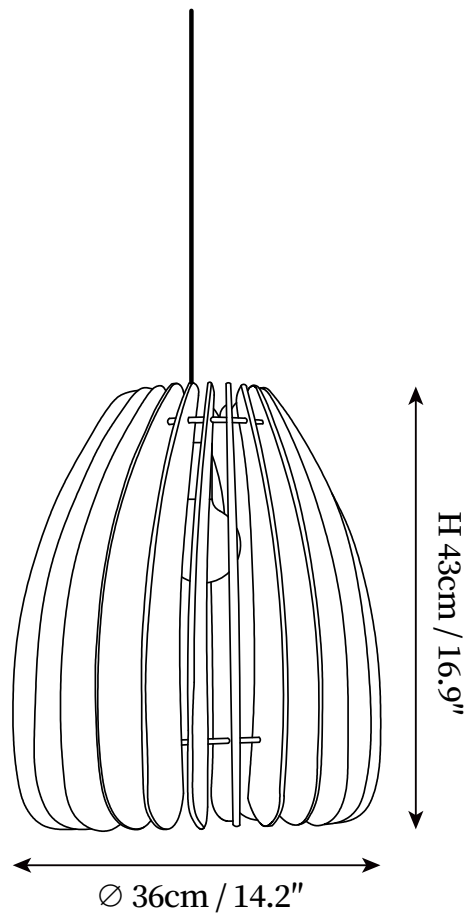

## SPECIFICATION DETAILS

\*For custom options, consult factory for details

---

<b>Fixture Dimensions</b>	D 9.8" x H 9.8"
<b>Light source</b>	E26 or E27 (bulb not included).
<b>Wattage</b>	MAX 40W incandescent bulb or LED equivalent.
<b>Voltage</b>	AC 110-240V
<b>Mounting</b>	Hardwired.
<b>Dimming</b>	Compatible with dimmable bulbs (bulb not included)
<b>Control method</b>	Compatible with common wall switches(not included)
<b>Finishes</b>	Black.
<b>Shade Details</b>	Nature wood.
<b>Material</b>	Metal, Wood.
<b>Wire Length</b>	The standard length of the cord is 59" (150 cm), the length is adjustable.

## SPECIFICATION DETAILS

\*For custom options, consult factory for details

---

<b>Fixture Dimensions</b>	D 14.2" x H 16.9"
<b>Light source</b>	E26 or E27 (bulb not included).
<b>Wattage</b>	MAX 40W incandescent bulb or LED equivalent.
<b>Voltage</b>	AC 110-240V
<b>Mounting</b>	Hardwired.
<b>Dimming</b>	Compatible with dimmable bulbs (bulb not included)
<b>Control method</b>	Compatible with common wall switches(not included)
<b>Finishes</b>	Black.
<b>Shade Details</b>	Nature wood.
<b>Material</b>	Metal, Wood.
<b>Wire Length</b>	The standard length of the cord is 59" (150 cm), the length is adjustable.

## SPECIFICATION DETAILS

\*For custom options, consult factory for details

---

<b>Fixture Dimensions</b>	D 9.8" x H 15"
<b>Light source</b>	E26 or E27 (bulb not included).
<b>Wattage</b>	MAX 40W incandescent bulb or LED equivalent.
<b>Voltage</b>	AC 110-240V
<b>Mounting</b>	Hardwired.
<b>Dimming</b>	Compatible with dimmable bulbs (bulb not included)
<b>Control method</b>	Compatible with common wall switches (not included)
<b>Finishes</b>	Black.
<b>Shade Details</b>	Nature wood.
<b>Material</b>	Metal, Wood.
<b>Wire Length</b>	The standard length of the cord is 59" (150 cm), the length is adjustable.