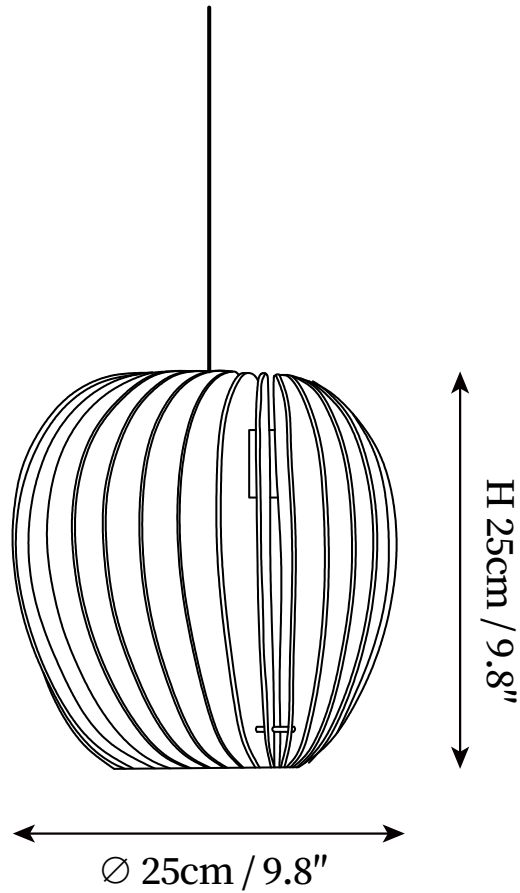

## SPECIFICATION DETAILS

\*For custom options, consult factory for details

---

<b>Fixture Dimensions</b>	D 9.8" x H 9.8"
<b>Light source</b>	E26 or E27 (bulb not included).
<b>Wattage</b>	MAX 40W incandescent bulb or LED equivalent.
<b>Voltage</b>	AC 110-240V
<b>Mounting</b>	Hardwired.
<b>Dimming</b>	Compatible with dimmable bulbs (bulb not included)
<b>Control method</b>	Compatible with common wall switches(not included)
<b>Finishes</b>	Black.
<b>Shade Details</b>	Nature wood.
<b>Material</b>	Metal, Wood.
<b>Wire Length</b>	The standard length of the cord is 59" (150 cm), the length is adjustable.

## SPECIFICATION DETAILS

\*For custom options, consult factory for details

---

<b>Fixture Dimensions</b>	D 14.2" x H 16.9"
<b>Light source</b>	E26 or E27 (bulb not included).
<b>Wattage</b>	MAX 40W incandescent bulb or LED equivalent.
<b>Voltage</b>	AC 110-240V
<b>Mounting</b>	Hardwired.
<b>Dimming</b>	Compatible with dimmable bulbs (bulb not included)
<b>Control method</b>	Compatible with common wall switches(not included)
<b>Finishes</b>	Black.
<b>Shade Details</b>	Nature wood.
<b>Material</b>	Metal, Wood.
<b>Wire Length</b>	The standard length of the cord is 59" (150 cm), the length is adjustable.

## SPECIFICATION DETAILS

\*For custom options, consult factory for details

---

<b>Fixture Dimensions</b>	D 9.8" x H 15"
<b>Light source</b>	E26 or E27 (bulb not included).
<b>Wattage</b>	MAX 40W incandescent bulb or LED equivalent.
<b>Voltage</b>	AC 110-240V
<b>Mounting</b>	Hardwired.
<b>Dimming</b>	Compatible with dimmable bulbs (bulb not included)
<b>Control method</b>	Compatible with common wall switches (not included)
<b>Finishes</b>	Black.
<b>Shade Details</b>	Nature wood.
<b>Material</b>	Metal, Wood.
<b>Wire Length</b>	The standard length of the cord is 59" (150 cm), the length is adjustable.