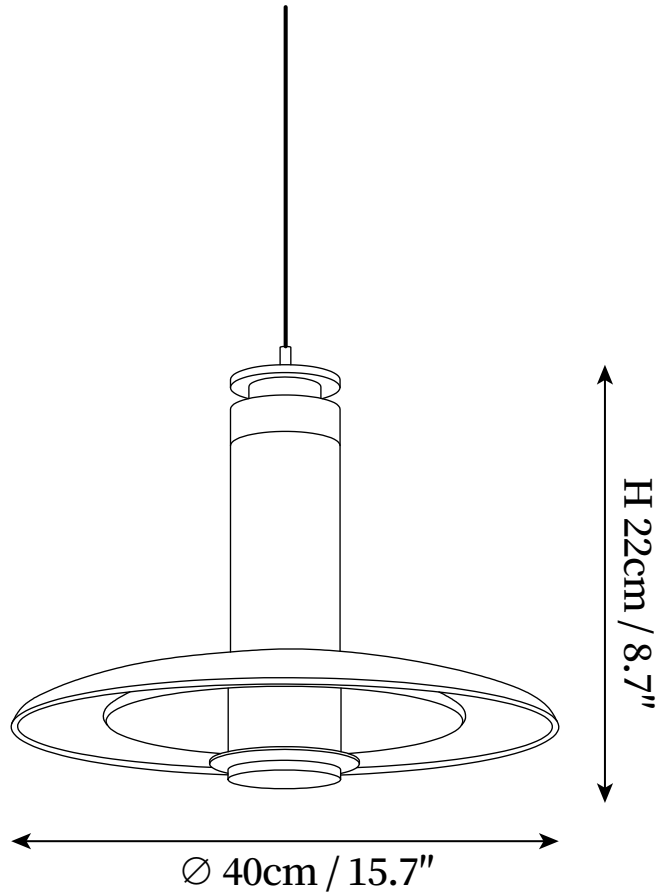

SPECIFICATION SHEET

SPECIFICATION DETAILS

*For custom options, consult factory for details

Fixture Dimensions	D 9.1" x H 4.3", D 11.8" x H 5.1", D 15.7" x H 6.3"
Light source	Integrated LED
Wattage	~ 20W
Voltage	AC 110-240V
Dimming	Not supported
CRI(Ra)	90+ CRI
Mounting	Hardwired.
LED Rated Life	30000 hours
Color Temperature	Warm Light (3000K), Neutral Light (4000K), Cool Light (6000K)
Control method	Compatible with common wall switches (not included).
Finishes	Black, Gold.
Shadow Details	Smoke grey, Amber.
Material	Metal, Glass.
Wire Length	The standard length of the cord is 59" (150 cm), the length is adjustable.

SPECIFICATION SHEET

SPECIFICATION DETAILS

*For custom options, consult factory for details

Fixture Dimensions	D 9.1" x H 4.3", D 11.8" x H 5.1", D 15.7" x H 6.3"
Light source	Integrated LED
Wattage	~ 20W
Voltage	AC 110-240V
Dimming	Not supported
CRI(Ra)	90+ CRI
Mounting	Hardwired.
LED Rated Life	30000 hours
Color Temperature	Warm Light (3000K), Neutral Light (4000K), Cool Light (6000K)
Control method	Compatible with common wall switches(not included).
Finishes	Black, Gold.
Shadow Details	Smoke grey, Amber.
Material	Metal, Glass.
Wire Length	The standard length of the cord is 59" (150 cm), the length is adjustable.