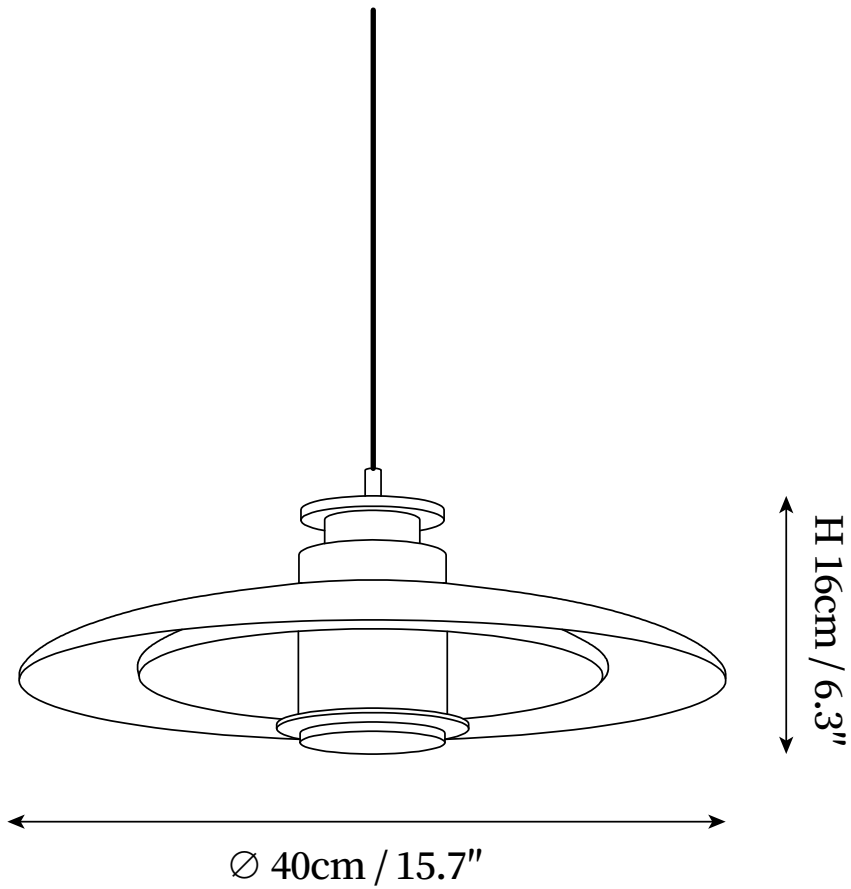

SPECIFICATION SHEET

SPECIFICATION DETAILS

*For custom options, consult factory for details

Fixture Dimensions	D 9.1" x H 4.3", D 11.8" x H 5.1", D 15.7" x H 6.3"
Light source	Integrated LED
Wattage	~ 20W
Voltage	AC 110-240V
Dimming	Not supported
CRI(Ra)	90+ CRI
Mounting	Hardwired.
LED Rated Life	30000 hours
Color Temperature	Warm Light (3000K), Neutral Light (4000K), Cool Light (6000K)
Control method	Compatible with common wall switches (not included).
Finishes	Black, Gold.
Shadow Details	Smoke grey, Amber.
Material	Metal, Glass.
Wire Length	The standard length of the cord is 59" (150 cm), the length is adjustable.

SPECIFICATION SHEET

SPECIFICATION DETAILS

*For custom options, consult factory for details

Fixture Dimensions	D 9.1" x H 4.3", D 11.8" x H 5.1", D 15.7" x H 6.3"
Light source	Integrated LED
Wattage	~ 20W
Voltage	AC 110-240V
Dimming	Not supported
CRI(Ra)	90+ CRI
Mounting	Hardwired.
LED Rated Life	30000 hours
Color Temperature	Warm Light (3000K), Neutral Light (4000K), Cool Light (6000K)
Control method	Compatible with common wall switches(not included).
Finishes	Black, Gold.
Shadow Details	Smoke grey, Amber.
Material	Metal, Glass.
Wire Length	The standard length of the cord is 59" (150 cm), the length is adjustable.