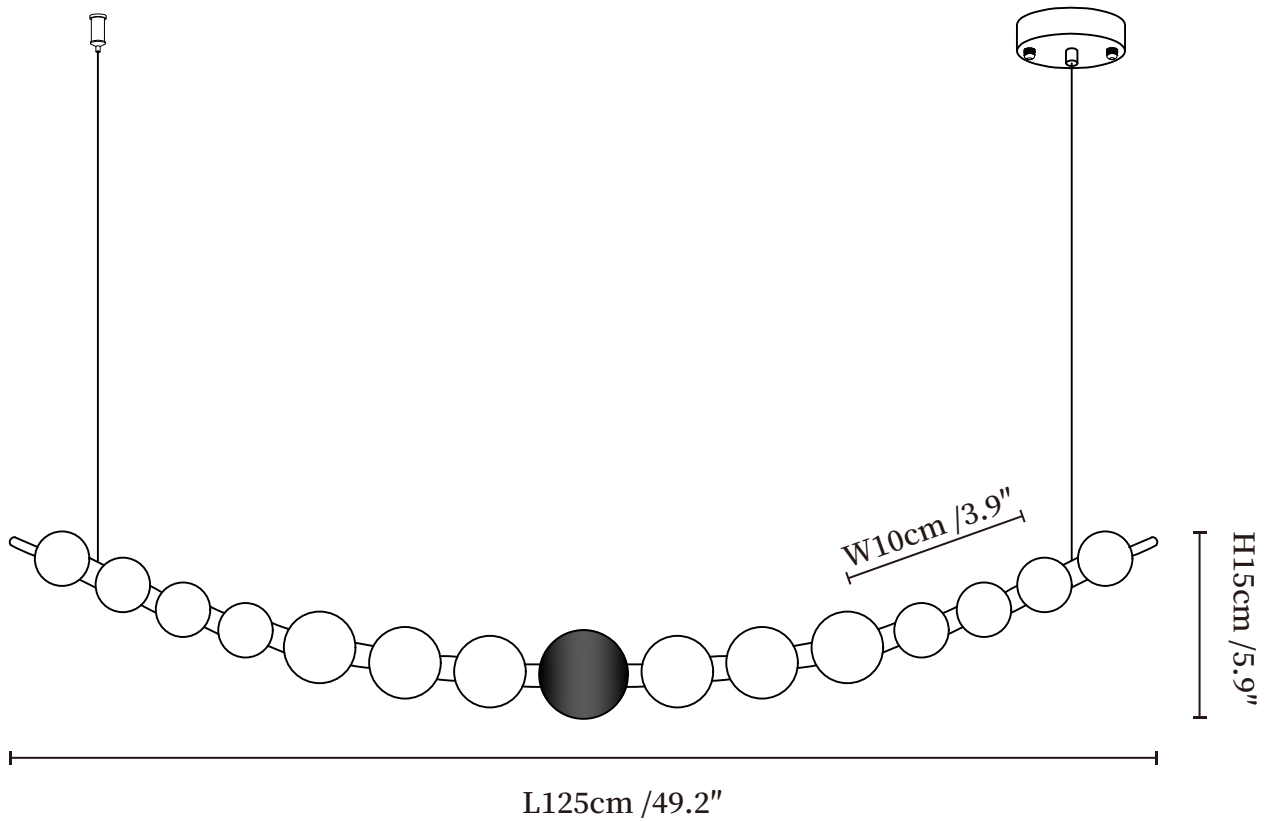

SPECIFICATION SHEET

SPECIFICATION DETAILS

*For custom options, consult factory for details

Fixture Dimensions	L 49.2" x H 3.9" x H 5.9"
Light source	Integrated LED
Wattage	~ 50W
Voltage	AC 110-240V
Dimming	Not supported
CRI(Ra)	90+ CRI
Mounting	Hardwired.
LED Rated Life	30000 hours
Color Temperature	Warm Light (3000K), Neutral Light (4000K), Cool Light (6000K)
Control method	Compatible with common wall switches(
Finishes	Coffee.
Shadow Details	White.
Material	Metal, Acrylic.
Wire Length	The standard length of the cord is 59" (150 cm), the length is adjustable.