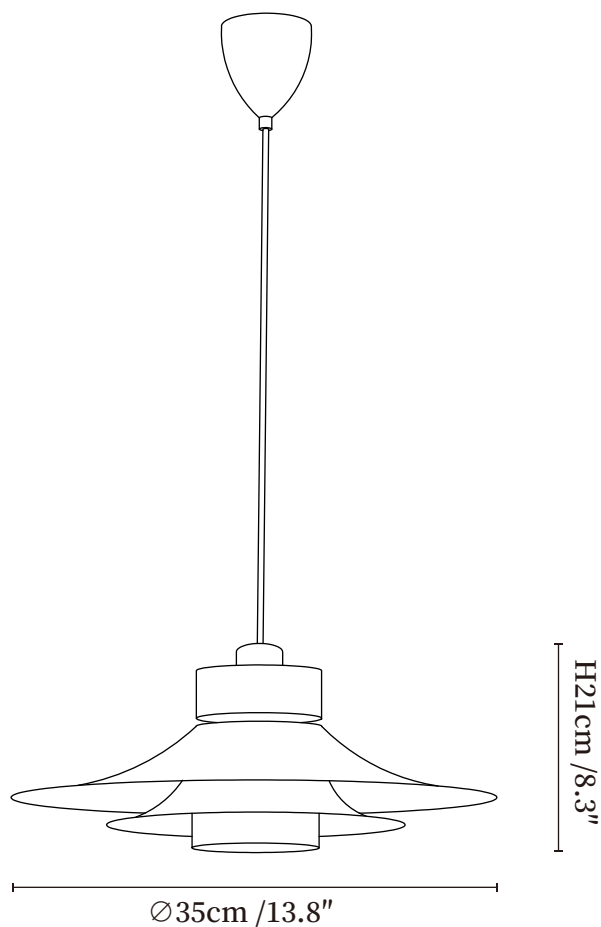

SPECIFICATION SHEET

SPECIFICATION DETAILS

*For custom options, consult factory for details

Fixture Dimensions	Ø 13.8" x H 8.3" Ø 19.7" x H 9.8"
Light source	E26 or E27 (bulb not included)
Wattage	MAX 40W incandescent bulb or LED equivalent.
Voltage	AC 110-240V
Mounting	Hardwired.
Dimming	Compatible with dimmable bulbs (bulb not included)
Control method	Compatible with common wall switches(not included)
Finishes	Black, Red, White.
Shade Details	Black, Red, White.
Material	Metal.
Wire Length	The standard length of the suspended wire is 59 "(150 cm) and the length is adjustable.