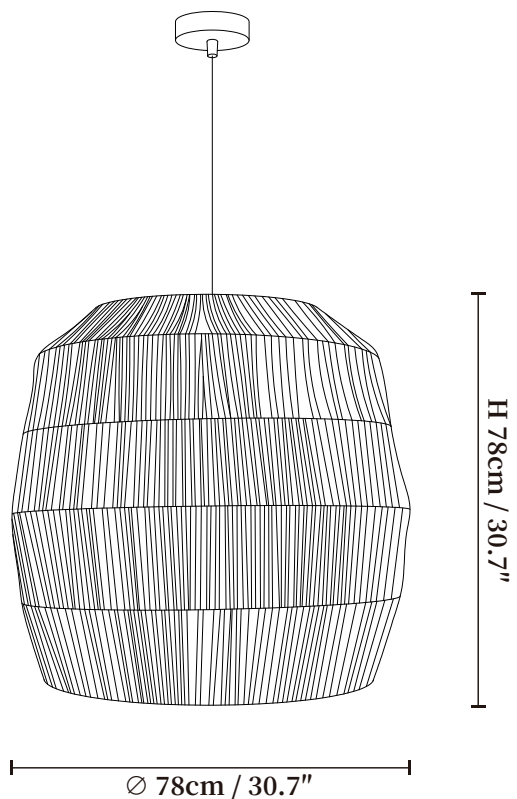

SPECIFICATION SHEET

SPECIFICATION DETAILS

*For custom options, consult factory for details

Fixture Dimensions	\varnothing 30.7" x H 30.7"
Light source	E26 or E27 (bulb not included)
Wattage	MAX 40W incandescent bulb or LED equivalent.
Voltage	AC 110-240V
Mounting	Hardwired.
Dimming	Compatible with dimmable bulbs (bulb not included)
Control method	Compatible with common wall switches (not included)
Finishes	Natural rattan, Black rattan
Shade Details	Natural rattan, Black rattan
Material	Metal, Natural rattan
Wire Length	The standard length of the suspended wire is 59 "(150 cm) and the length is adjustable.