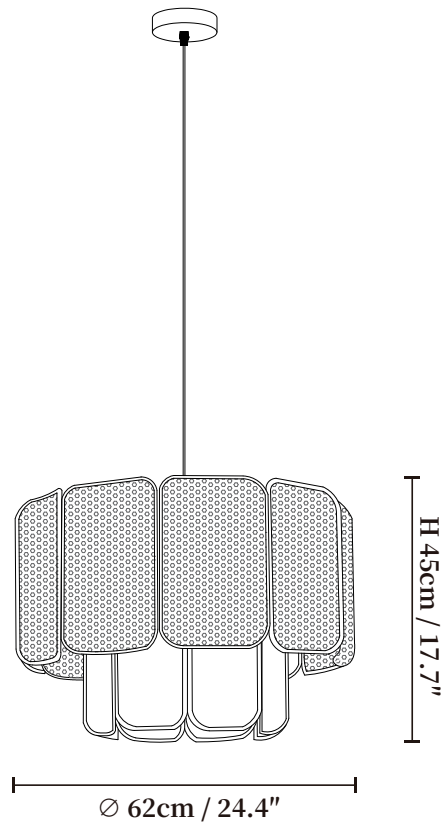

SPECIFICATION SHEET

SPECIFICATION DETAILS

*For custom options, consult factory for details

Fixture Dimensions	Ø 16.5" x H 11.8", Ø 20.5" x H 15.7", Ø 24.4" x H 17.7"
Light source	E26 or E27 (bulb not included)
Wattage	MAX 40W incandescent bulb or LED equivalent.
Voltage	AC 110-240V
Mounting	Hardwired.
Dimming	Compatible with dimmable bulbs (bulb not included)
Control method	Compatible with common wall switches (not included)
Finishes	Natural rattan
Shade Details	Natural rattan
Material	Metal, Natural rattan, Fabric
Wire Length	The standard length of the suspended wire is 59 "(150 cm) and the length is adjustable.