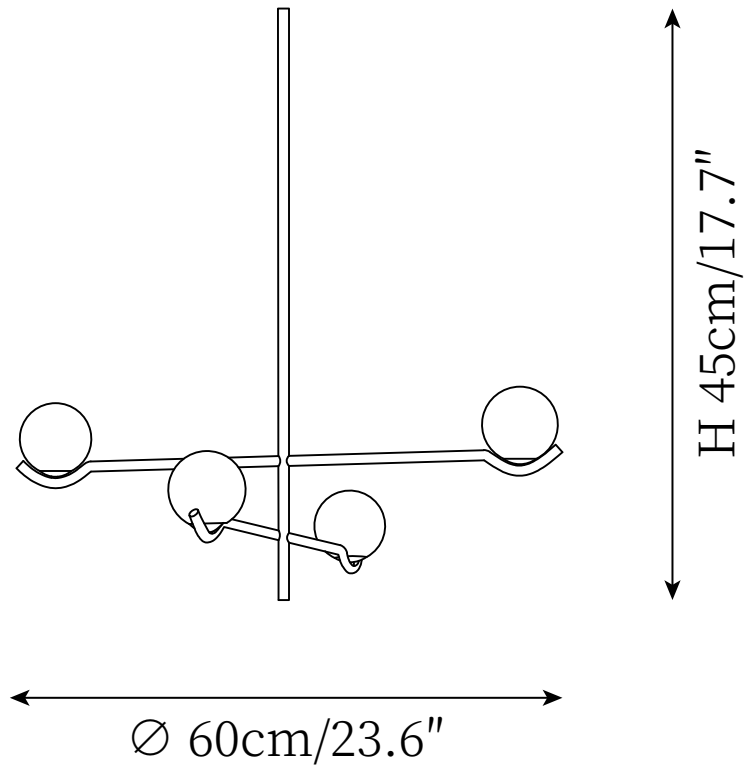

## SPECIFICATION DETAILS

\*For custom options, consult factory for details

<b>Fixture Dimensions</b>	Ø 3.9" x H 29.5"
<b>Light source</b>	G9(bulb not included)
<b>Wattage</b>	MAX 5W incandescent bulb or LED equivalent.
<b>Voltage</b>	AC 110-240V
<b>Mounting</b>	Hardwired.
<b>Dimming</b>	Compatible with dimmable bulbs (bulb not included)
<b>Control method</b>	Compatible with common wall switches(not included)
<b>Finishes</b>	Black, Gold.
<b>Shade Details</b>	White Glass.
<b>Material</b>	Metal, Glass
<b>Wire Length</b>	The standard length of the suspended wire is 59 "(150 cm) and the length is adjustable.

## SPECIFICATION DETAILS

\*For custom options, consult factory for details

<b>Fixture Dimensions</b>	$\text{Ø } 23.6'' \times \text{H } 17.7''$
<b>Light source</b>	G9(bulb not included)
<b>Wattage</b>	MAX 5W incandescent bulb or LED equivalent.
<b>Voltage</b>	AC 110-240V
<b>Mounting</b>	Hardwired.
<b>Dimming</b>	Compatible with dimmable bulbs (bulb not included)
<b>Control method</b>	Compatible with common wall switches(not included)
<b>Finishes</b>	Black, Gold.
<b>Shade Details</b>	White Glass.
<b>Material</b>	Metal, Glass
<b>Wire Length</b>	The standard length of the suspended wire is 59 "(150 cm) and the length is adjustable.

## SPECIFICATION DETAILS

\*For custom options, consult factory for details

<b>Fixture Dimensions</b>	Ø 33.5" x H 20.9"
<b>Light source</b>	G9(bulb not included)
<b>Wattage</b>	MAX 5W incandescent bulb or LED equivalent.
<b>Voltage</b>	AC 110-240V
<b>Mounting</b>	Hardwired.
<b>Dimming</b>	Compatible with dimmable bulbs (bulb not included)
<b>Control method</b>	Compatible with common wall switches(not included)
<b>Finishes</b>	Black, Gold.
<b>Shade Details</b>	White Glass.
<b>Material</b>	Metal, Glass
<b>Wire Length</b>	The standard length of the suspended wire is 59 "(150 cm) and the length is adjustable.