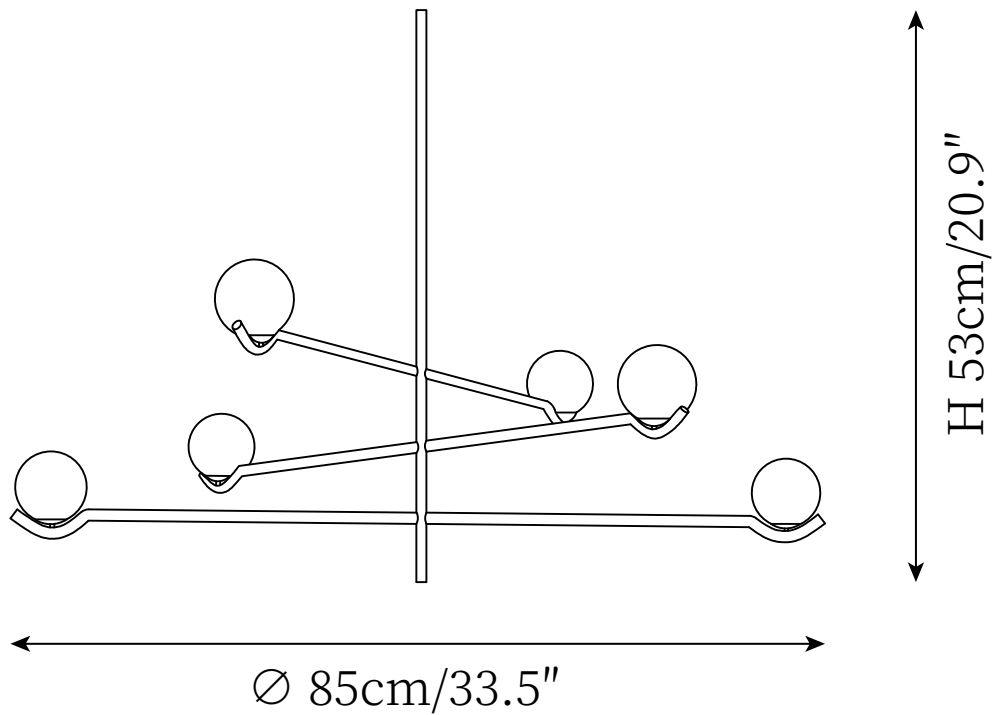

## SPECIFICATION DETAILS

\*For custom options, consult factory for details

<b>Fixture Dimensions</b>	Ø 3.9" x H 29.5"
<b>Light source</b>	G9(bulb not included)
<b>Wattage</b>	MAX 5W incandescent bulb or LED equivalent.
<b>Voltage</b>	AC 110-240V
<b>Mounting</b>	Hardwired.
<b>Dimming</b>	Compatible with dimmable bulbs (bulb not included)
<b>Control method</b>	Compatible with common wall switches(not included)
<b>Finishes</b>	Black, Gold.
<b>Shade Details</b>	White Glass.
<b>Material</b>	Metal, Glass
<b>Wire Length</b>	The standard length of the suspended wire is 59 "(150 cm) and the length is adjustable.

## SPECIFICATION DETAILS

\*For custom options, consult factory for details

<b>Fixture Dimensions</b>	$\text{Ø } 23.6'' \times \text{H } 17.7''$
<b>Light source</b>	G9(bulb not included)
<b>Wattage</b>	MAX 5W incandescent bulb or LED equivalent.
<b>Voltage</b>	AC 110-240V
<b>Mounting</b>	Hardwired.
<b>Dimming</b>	Compatible with dimmable bulbs (bulb not included)
<b>Control method</b>	Compatible with common wall switches(not included)
<b>Finishes</b>	Black, Gold.
<b>Shade Details</b>	White Glass.
<b>Material</b>	Metal, Glass
<b>Wire Length</b>	The standard length of the suspended wire is 59 "(150 cm) and the length is adjustable.

## SPECIFICATION DETAILS

\*For custom options, consult factory for details

<b>Fixture Dimensions</b>	Ø 33.5" x H 20.9"
<b>Light source</b>	G9(bulb not included)
<b>Wattage</b>	MAX 5W incandescent bulb or LED equivalent.
<b>Voltage</b>	AC 110-240V
<b>Mounting</b>	Hardwired.
<b>Dimming</b>	Compatible with dimmable bulbs (bulb not included)
<b>Control method</b>	Compatible with common wall switches(not included)
<b>Finishes</b>	Black, Gold.
<b>Shade Details</b>	White Glass.
<b>Material</b>	Metal, Glass
<b>Wire Length</b>	The standard length of the suspended wire is 59 "(150 cm) and the length is adjustable.