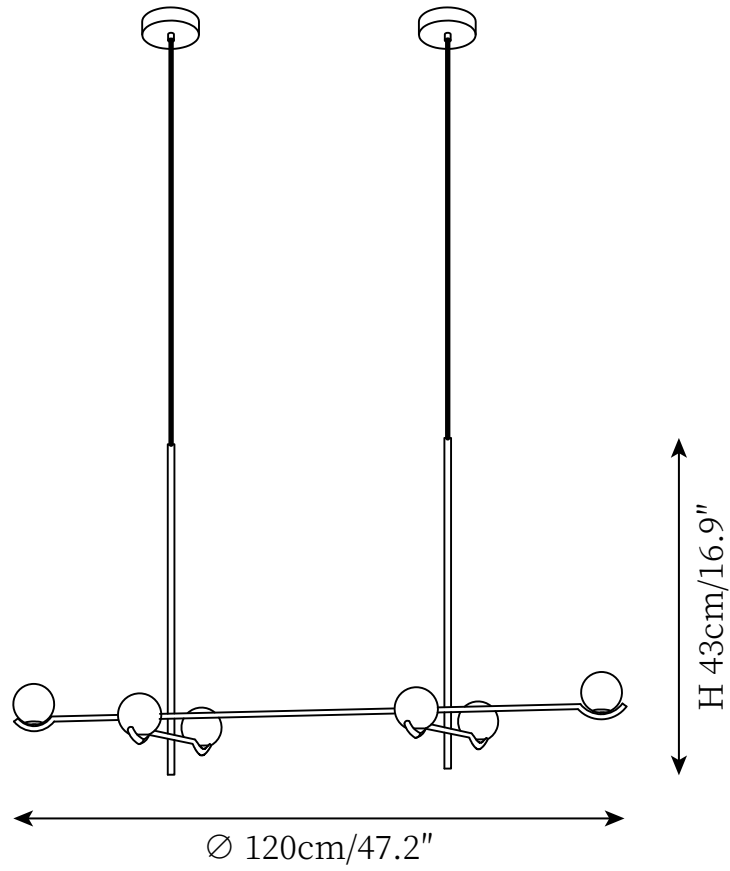

SPECIFICATION SHEET

SPECIFICATION DETAILS

*For custom options, consult factory for details

Fixture Dimensions	Ø 47.2" x H 16.9"
Light source	G9(bulb not included)
Wattage	MAX 5W incandescent bulb or LED equivalent.
Voltage	AC 110-240V
Mounting	Hardwired.
Dimming	Compatible with dimmable bulbs (bulb not included)
Control method	Compatible with common wall switches(not included)
Finishes	Black, Gold.
Shade Details	White Glass.
Material	Metal, Glass
Wire Length	The standard length of the suspended wire is 59 "(150 cm) and the length is adjustable.