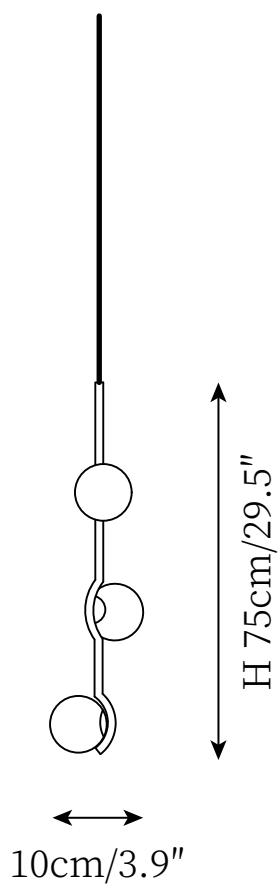

## SPECIFICATION DETAILS

\*For custom options, consult factory for details

<b>Fixture Dimensions</b>	Ø 3.9" x H 29.5"
<b>Light source</b>	G9(bulb not included)
<b>Wattage</b>	MAX 5W incandescent bulb or LED equivalent.
<b>Voltage</b>	AC 110-240V
<b>Mounting</b>	Hardwired.
<b>Dimming</b>	Compatible with dimmable bulbs (bulb not included)
<b>Control method</b>	Compatible with common wall switches(not included)
<b>Finishes</b>	Black, Gold.
<b>Shade Details</b>	White Glass.
<b>Material</b>	Metal, Glass
<b>Wire Length</b>	The standard length of the suspended wire is 59 "(150 cm) and the length is adjustable.

## SPECIFICATION DETAILS

\*For custom options, consult factory for details

<b>Fixture Dimensions</b>	$\text{Ø } 23.6'' \times \text{H } 17.7''$
<b>Light source</b>	G9(bulb not included)
<b>Wattage</b>	MAX 5W incandescent bulb or LED equivalent.
<b>Voltage</b>	AC 110-240V
<b>Mounting</b>	Hardwired.
<b>Dimming</b>	Compatible with dimmable bulbs (bulb not included)
<b>Control method</b>	Compatible with common wall switches(not included)
<b>Finishes</b>	Black, Gold.
<b>Shade Details</b>	White Glass.
<b>Material</b>	Metal, Glass
<b>Wire Length</b>	The standard length of the suspended wire is 59 "(150 cm) and the length is adjustable.

## SPECIFICATION DETAILS

\*For custom options, consult factory for details

<b>Fixture Dimensions</b>	Ø 33.5" x H 20.9"
<b>Light source</b>	G9(bulb not included)
<b>Wattage</b>	MAX 5W incandescent bulb or LED equivalent.
<b>Voltage</b>	AC 110-240V
<b>Mounting</b>	Hardwired.
<b>Dimming</b>	Compatible with dimmable bulbs (bulb not included)
<b>Control method</b>	Compatible with common wall switches(not included)
<b>Finishes</b>	Black, Gold.
<b>Shade Details</b>	White Glass.
<b>Material</b>	Metal, Glass
<b>Wire Length</b>	The standard length of the suspended wire is 59 "(150 cm) and the length is adjustable.