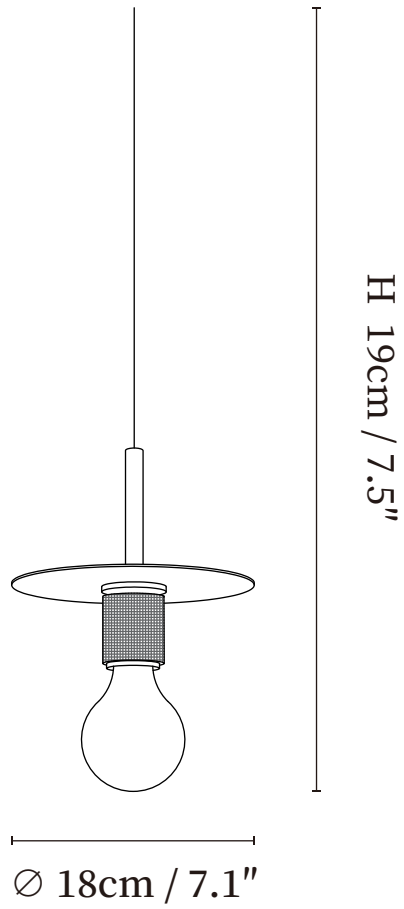

SPECIFICATION SHEET

SPECIFICATION DETAILS

*For custom options, consult factory for details

Fixture Dimensions	Ø 7.1" x H 7.5"
Light source	E26 or E27 (bulb not included)
Wattage	MAX 40W incandescent bulb or LED equivalent.
Voltage	AC 110-240V
Mounting	Hardwired.
Dimming	Compatible with dimmable bulbs (bulb not included)
Control method	Compatible with common wall switches (not included)
Finishes	Brass
Shade Details	Clear
Material	Brass
Wire Length	The standard length of the suspended wire is 59 "(150 cm) and the length is adjustable.