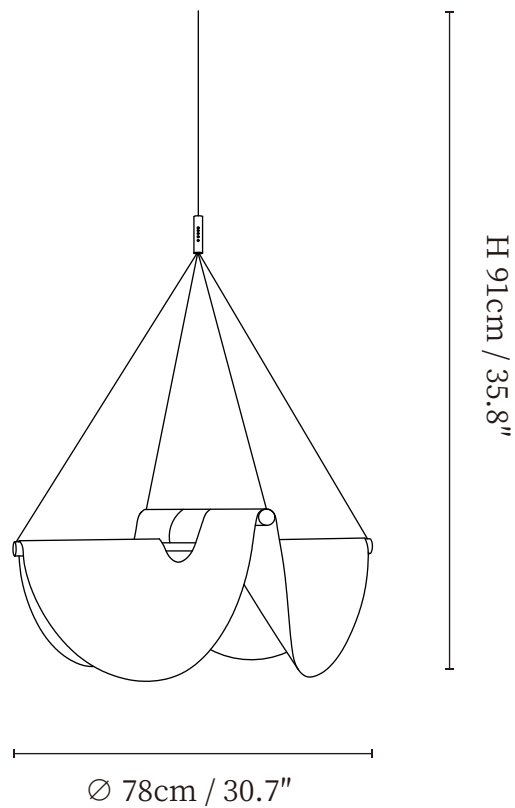

SPECIFICATION SHEET

SPECIFICATION DETAILS

*For custom options, consult factory for details

Fixture Dimensions	D 30.7" x H 35.8"
Light source	E26 or E27 (bulb not included)
Wattage	MAX 40W incandescent bulb or LED equivalent.
Voltage	AC 110-240V
Mounting	Hardwired.
Dimming	Compatible with dimmable bulbs (bulb not included)
Control method	Compatible with common wall switches (not included)
Finishes	White
Shade Details	White
Material	Aluminum, Iron, PC
Wire Length	The standard length of the suspended wire is 59" (150 cm) and the length is adjustable.

SPECIFICATION SHEET

SPECIFICATION DETAILS

*For custom options, consult factory for details

Fixture Dimensions	D 46.5" x H 35.8"
Light source	E26 or E27 (bulb not included)
Wattage	MAX 40W incandescent bulb or LED equivalent.
Voltage	AC 110-240V
Mounting	Hardwired.
Dimming	Compatible with dimmable bulbs (bulb not included)
Control method	Compatible with common wall switches (
Finishes	White not included)
Shade Details	White
Material	Aluminum, Iron, PC
Wire Length	The standard length of the suspended wire is 59 "(150 cm) and the length is adjustable.