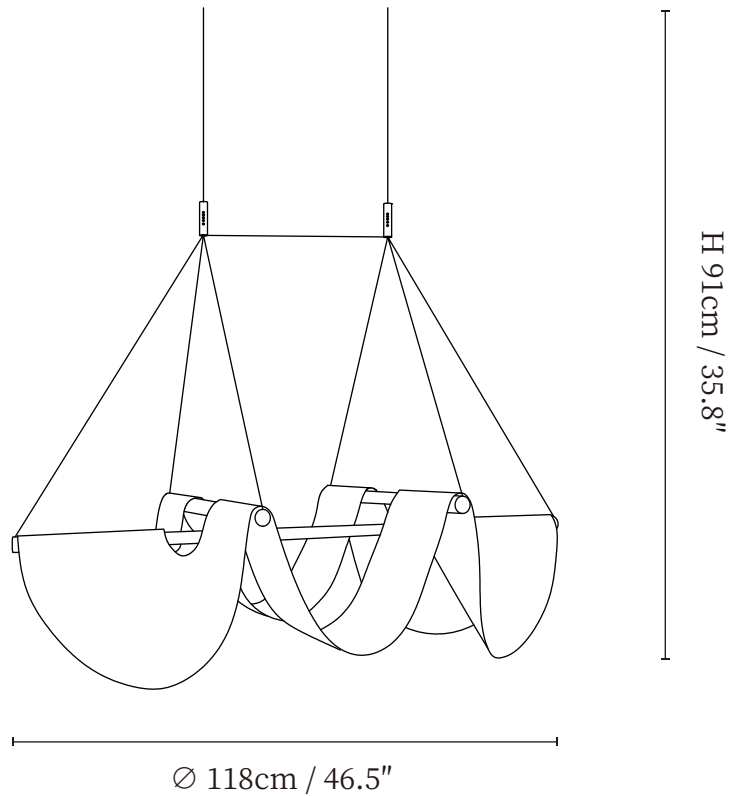

SPECIFICATION SHEET

SPECIFICATION DETAILS

*For custom options, consult factory for details

Fixture Dimensions	D 30.7" x H 35.8"
Light source	E26 or E27 (bulb not included)
Wattage	MAX 40W incandescent bulb or LED equivalent.
Voltage	AC 110-240V
Mounting	Hardwired.
Dimming	Compatible with dimmable bulbs (bulb not included)
Control method	Compatible with common wall switches (not included)
Finishes	White
Shade Details	White
Material	Aluminum, Iron, PC
Wire Length	The standard length of the suspended wire is 59" (150 cm) and the length is adjustable.

SPECIFICATION SHEET

SPECIFICATION DETAILS

*For custom options, consult factory for details

Fixture Dimensions	D 46.5" x H 35.8"
Light source	E26 or E27 (bulb not included)
Wattage	MAX 40W incandescent bulb or LED equivalent.
Voltage	AC 110-240V
Mounting	Hardwired.
Dimming	Compatible with dimmable bulbs (bulb not included)
Control method	Compatible with common wall switches (
Finishes	White not included)
Shade Details	White
Material	Aluminum, Iron, PC
Wire Length	The standard length of the suspended wire is 59 "(150 cm) and the length is adjustable.