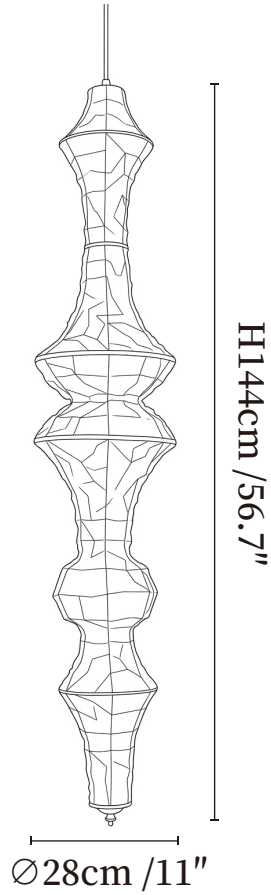

SPECIFICATION SHEET

SPECIFICATION DETAILS

*For custom options, consult factory for details

Fixture Dimensions	Ø 11.0" x H 56.7"
Light source	Integrated LED
Wattage	~ 5W
Voltage	AC 110-240V
Dimming	Not supported
CRI(Ra)	90+ CRI
Mounting	Hardwired.
LED Rated Life	30000 hours
Color Temperature	Warm Light (3000K), Neutral Light (4000K), Cool Light (6000K)
Control method	Compatible with common wall switches (not included)
Finishes	White.
Shadow Details	White.
Material	Metal, Natural paper pulp.
Wire Length	The standard length of the cord is 59" (150 cm), the length is adjustable.