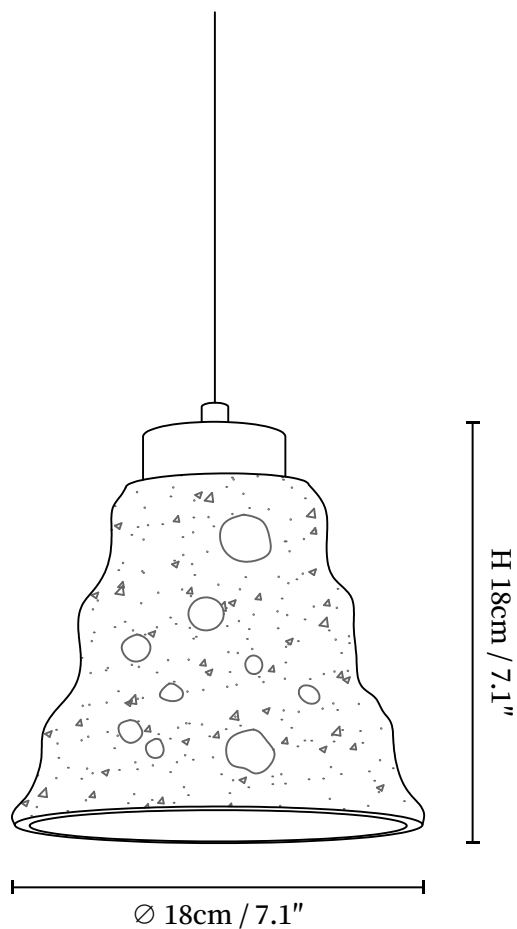

SPECIFICATION SHEET

SPECIFICATION DETAILS

*For custom options, consult factory for details

Fixture Dimensions	D 7.1" x H 7.1"
Light source	E26 or E27 (bulb not included)
Wattage	MAX 40W incandescent bulb or LED equivalent.
Voltage	AC 110-240V
Mounting	Hardwired.
Dimming	Compatible with dimmable bulbs (bulb not included)
Control method	Compatible with common wall switches (not included)
Finishes	Wood Color.
Shade Details	Cement Grey.
Material	Cement, Wood, Iron.
Wire Length	The standard length of the suspended wire is 59 "(150 cm) and the length is adjustable.