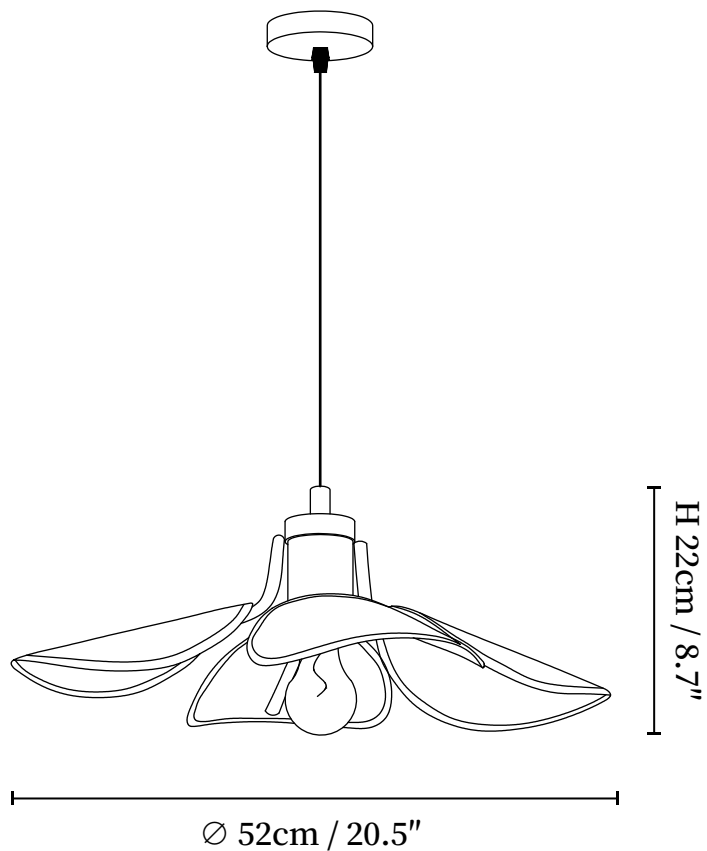

SPECIFICATION SHEET

SPECIFICATION DETAILS

*For custom options, consult factory for details

Fixture Dimensions	D 20.5" x H 8.7"
Light source	E26 or E27 (bulb not included)
Wattage	MAX 40W incandescent bulb or LED equivalent.
Voltage	AC 110-240V
Mounting	Hardwired.
Dimming	Compatible with dimmable bulbs (bulb not included)
Control method	Compatible with common wall switches (not included)
Finishes	Walnut Color.
Shade Details	Light Brown, Dark Brown.
Material	Metal, Linen Fabric, Wood.
Wire Length	The standard length of the suspended wire is 59 "(150 cm) and the length is adjustable.

SPECIFICATION SHEET

SPECIFICATION DETAILS

*For custom options, consult factory for details

Fixture Dimensions	D 20.5" x H 8.7"
Light source	E26 or E27 (bulb not included)
Wattage	MAX 40W incandescent bulb or LED equivalent.
Voltage	AC 110-240V
Mounting	Hardwired.
Dimming	Compatible with dimmable bulbs (bulb not included)
Control method	Compatible with common wall switches (not included)
Finishes	Walnut Color.
Shade Details	Light Brown, Dark Brown.
Material	Metal, Linen Fabric, Wood.
Elastic Cable	59" retractable elastic cable that can be lengthened as needed.