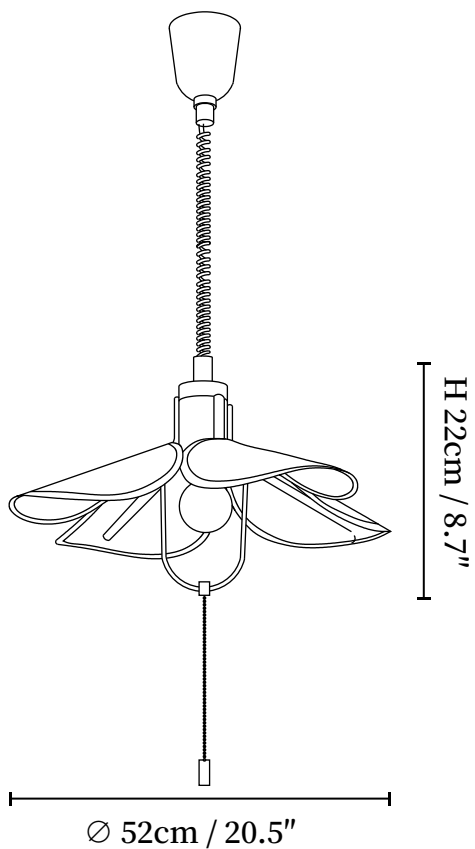

SPECIFICATION SHEET

SPECIFICATION DETAILS

*For custom options, consult factory for details

Fixture Dimensions	D 20.5" x H 8.7"
Light source	E26 or E27 (bulb not included)
Wattage	MAX 40W incandescent bulb or LED equivalent.
Voltage	AC 110-240V
Mounting	Hardwired.
Dimming	Compatible with dimmable bulbs (bulb not included)
Control method	Compatible with common wall switches (not included)
Finishes	Walnut Color.
Shade Details	Light Brown, Dark Brown.
Material	Metal, Linen Fabric, Wood.
Wire Length	The standard length of the suspended wire is 59 "(150 cm) and the length is adjustable.

SPECIFICATION SHEET

SPECIFICATION DETAILS

*For custom options, consult factory for details

Fixture Dimensions	D 20.5" x H 8.7"
Light source	E26 or E27 (bulb not included)
Wattage	MAX 40W incandescent bulb or LED equivalent.
Voltage	AC 110-240V
Mounting	Hardwired.
Dimming	Compatible with dimmable bulbs (bulb not included)
Control method	Compatible with common wall switches (not included)
Finishes	Walnut Color.
Shade Details	Light Brown, Dark Brown.
Material	Metal, Linen Fabric, Wood.
Elastic Cable	59" retractable elastic cable that can be lengthened as needed.