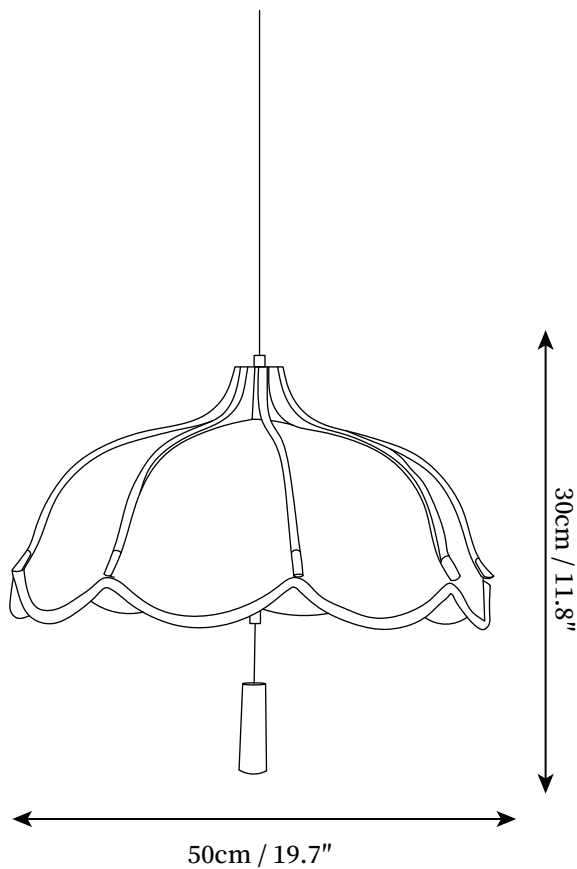

SPECIFICATION SHEET

SPECIFICATION DETAILS

*For custom options, consult factory for details

Fixture Dimensions	D 15.7" x H 11.8" D 19.7" x H 11.8"
Light source	E26 or E27 (bulb not included)
Wattage	MAX 40W incandescent bulb or LED equivalent.
Voltage	AC 110-240V
Mounting	Hardwired.
Dimming	Compatible with dimmable bulbs (bulb not included)
Control method	Compatible with common wall switches (not included)
Finishes	Walnut wood.
Shade Details	Beige.
Material	Metal, Fabric, Wood.
Wire Length	The standard length of the suspended wire is 59 "(150 cm) and the length is adjustable.