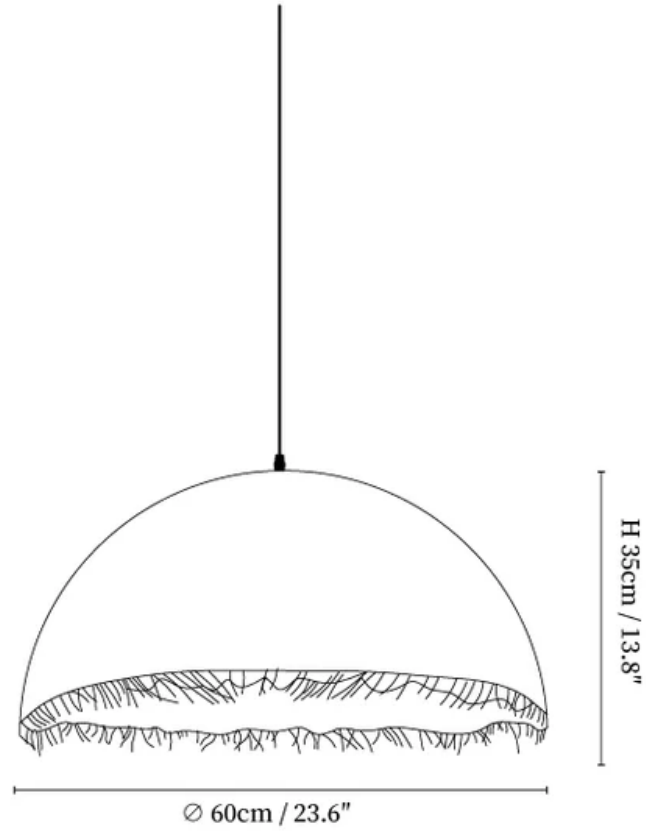

SPECIFICATION SHEET

SPECIFICATION DETAILS

*For custom options, consult factory for details

Fixture Dimensions	D 11.8" x H 7.9", D 15.7" x H 9.8", D 23.6" x H 13.8"
Light source	E27 or E26. (bulb not included)
Wattage	MAX 40W incandescent bulb or LED equivalent.
Voltage	AC 110-240V
Mounting	Hardwired.
Dimming	Compatible with dimmable bulbs (bulb not included)
Control method	Compatible with common wall switches (
Finishes	White.
Shade Details	White.
Material	Epoxy resin composite, Metal.
Wire Length	The standard length of the cord is 59" (150 cm), the length is adjustable.