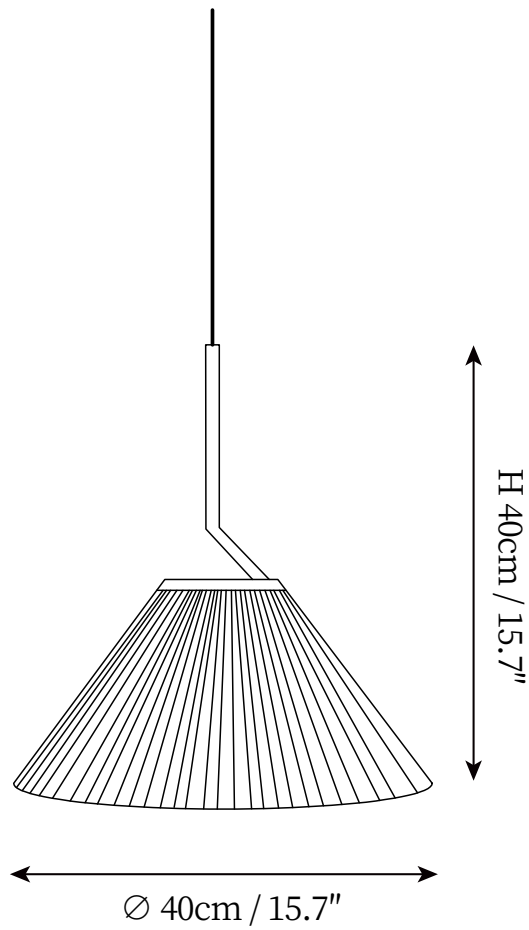

SPECIFICATION SHEET

SPECIFICATION DETAILS

*For custom options, consult factory for details

Fixture Dimensions	D 15.7" x H 15.7"
Light source	E26 or E27 (bulb not included).
Wattage	MAX 40W incandescent bulb or LED equivalent.
Voltage	AC 110-240V
Mounting	Hardwired.
Dimming	Compatible with dimmable bulbs (bulb not included)
Control method	Compatible with common wall switches(not included)
Finishes	Black.
Shade Details	Beige.
Material	Metal, Fabric.
Wire Length	The standard length of the cord is 59" (150 cm), the length is adjustable.