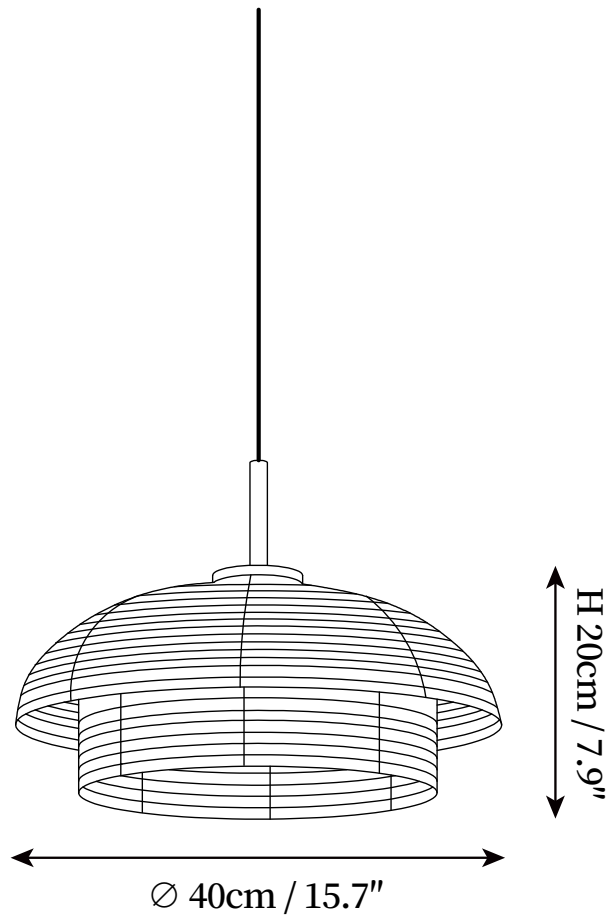

SPECIFICATION SHEET

SPECIFICATION DETAILS

*For custom options, consult factory for details

Fixture Dimensions	D 15.7" x H 15.7
Light source	E26 or E27 (bulb not included).
Wattage	MAX 40W incandescent bulb or LED equivalent.
Voltage	AC 110-240V
Mounting	Hardwired.
Dimming	Compatible with dimmable bulbs (bulb not included)
Control method	Compatible with common wall switches(not included)
Finishes	Black.
Shade Details	Beige.
Material	Metal, Fabric.
Wire Length	The standard length of the cord is 59" (150 cm), the length is adjustable.

SPECIFICATION SHEET

SPECIFICATION DETAILS

*For custom options, consult factory for details

Fixture Dimensions	D 15.7" x H 7.9"
Light source	E26 or E27 (bulb not included).
Wattage	MAX 40W incandescent bulb or LED equivalent.
Voltage	AC 110-240V
Mounting	Hardwired.
Dimming	Compatible with dimmable bulbs (bulb not included)
Control method	Compatible with common wall switches (not included)
Finishes	Black.
Shade Details	Beige.
Material	Metal, Fabric.
Wire Length	The standard length of the cord is 59" (150 cm), the length is adjustable.

SPECIFICATION SHEET

SPECIFICATION DETAILS

*For custom options, consult factory for details

Fixture Dimensions	D 19.7" x H 21.7"
Light source	E26 or E27 (bulb not included).
Wattage	MAX 40W incandescent bulb or LED equivalent.
Voltage	AC 110-240V
Mounting	Hardwired.
Dimming	Compatible with dimmable bulbs (bulb not included)
Control method	Compatible with common wall switches (not included)
Finishes	Black.
Shade Details	Beige.
Material	Metal, Fabric.
Wire Length	The standard length of the cord is 59" (150 cm), the length is adjustable.