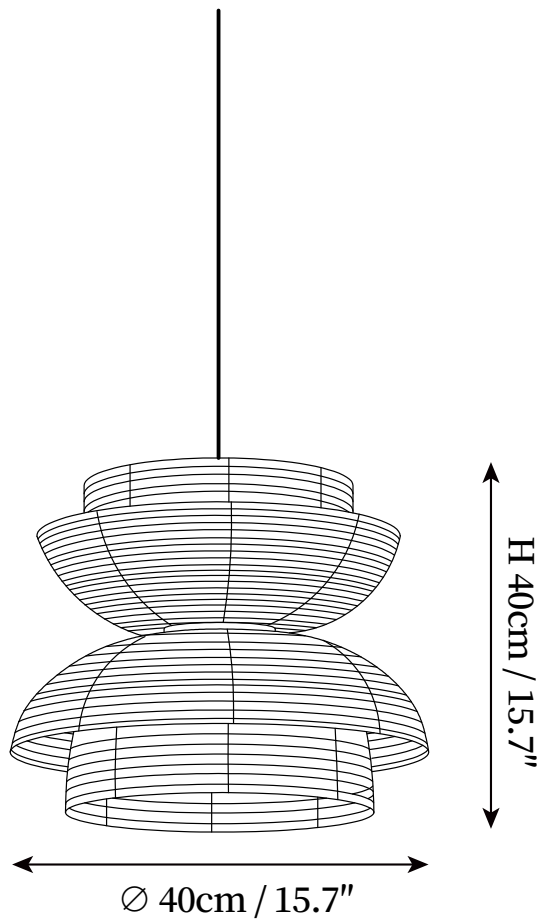

SPECIFICATION SHEET

SPECIFICATION DETAILS

*For custom options, consult factory for details

Fixture Dimensions	D 15.7" x H 15.7
Light source	E26 or E27 (bulb not included).
Wattage	MAX 40W incandescent bulb or LED equivalent.
Voltage	AC 110-240V
Mounting	Hardwired.
Dimming	Compatible with dimmable bulbs (bulb not included)
Control method	Compatible with common wall switches(not included)
Finishes	Black.
Shade Details	Beige.
Material	Metal, Fabric.
Wire Length	The standard length of the cord is 59" (150 cm), the length is adjustable.

SPECIFICATION SHEET

SPECIFICATION DETAILS

*For custom options, consult factory for details

Fixture Dimensions	D 15.7" x H 7.9"
Light source	E26 or E27 (bulb not included).
Wattage	MAX 40W incandescent bulb or LED equivalent.
Voltage	AC 110-240V
Mounting	Hardwired.
Dimming	Compatible with dimmable bulbs (bulb not included)
Control method	Compatible with common wall switches (not included)
Finishes	Black.
Shade Details	Beige.
Material	Metal, Fabric.
Wire Length	The standard length of the cord is 59" (150 cm), the length is adjustable.

SPECIFICATION SHEET

SPECIFICATION DETAILS

*For custom options, consult factory for details

Fixture Dimensions	D 19.7" x H 21.7"
Light source	E26 or E27 (bulb not included).
Wattage	MAX 40W incandescent bulb or LED equivalent.
Voltage	AC 110-240V
Mounting	Hardwired.
Dimming	Compatible with dimmable bulbs (bulb not included)
Control method	Compatible with common wall switches (not included)
Finishes	Black.
Shade Details	Beige.
Material	Metal, Fabric.
Wire Length	The standard length of the cord is 59" (150 cm), the length is adjustable.