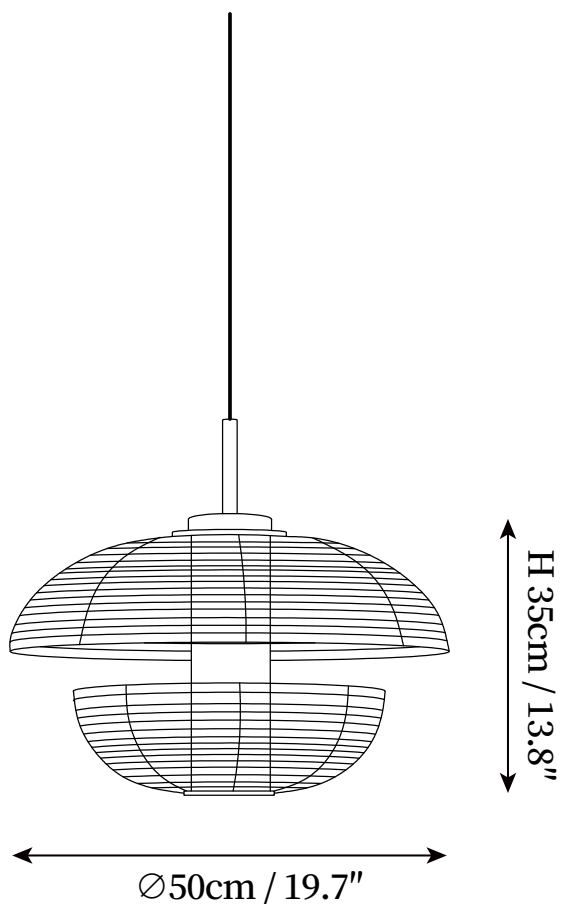

SPECIFICATION SHEET

SPECIFICATION DETAILS

*For custom options, consult factory for details

Fixture Dimensions	D 19.7" x H 13.8"
Light source	E26 or E27 (bulb not included).
Wattage	MAX 40W incandescent bulb or LED equivalent.
Voltage	AC 110-240V
Mounting	Hardwired.
Dimming	Compatible with dimmable bulbs (bulb not included)
Control method	Compatible with common wall switches (not included)
Finishes	Black.
Shade Details	Beige.
Material	Metal, Fabric.
Wire Length	The standard length of the cord is 59" (150 cm), the length is adjustable.