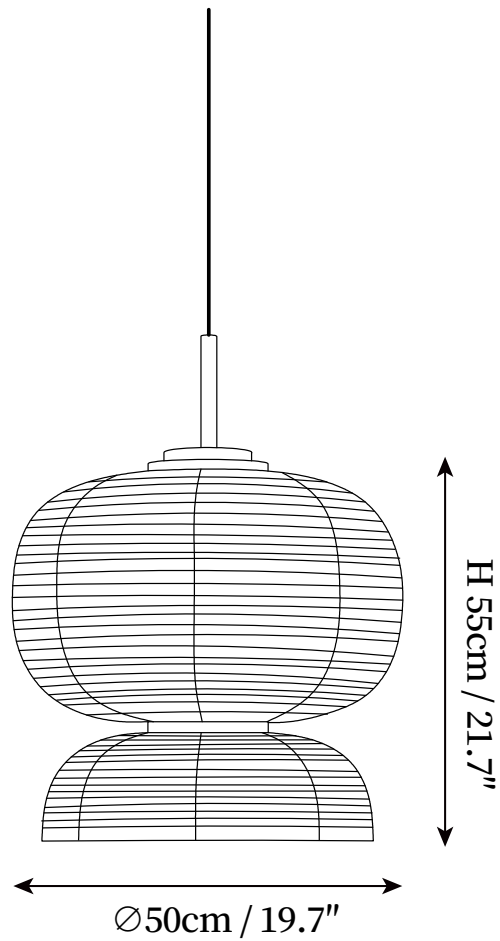

SPECIFICATION SHEET

SPECIFICATION DETAILS

*For custom options, consult factory for details

Fixture Dimensions	D 15.7" x H 15.7
Light source	E26 or E27 (bulb not included).
Wattage	MAX 40W incandescent bulb or LED equivalent.
Voltage	AC 110-240V
Mounting	Hardwired.
Dimming	Compatible with dimmable bulbs (bulb not included)
Control method	Compatible with common wall switches(not included)
Finishes	Black.
Shade Details	Beige.
Material	Metal, Fabric.
Wire Length	The standard length of the cord is 59" (150 cm), the length is adjustable.

SPECIFICATION SHEET

SPECIFICATION DETAILS

*For custom options, consult factory for details

Fixture Dimensions	D 15.7" x H 7.9"
Light source	E26 or E27 (bulb not included).
Wattage	MAX 40W incandescent bulb or LED equivalent.
Voltage	AC 110-240V
Mounting	Hardwired.
Dimming	Compatible with dimmable bulbs (bulb not included)
Control method	Compatible with common wall switches (not included)
Finishes	Black.
Shade Details	Beige.
Material	Metal, Fabric.
Wire Length	The standard length of the cord is 59" (150 cm), the length is adjustable.

SPECIFICATION SHEET

SPECIFICATION DETAILS

*For custom options, consult factory for details

Fixture Dimensions	D 19.7" x H 21.7"
Light source	E26 or E27 (bulb not included).
Wattage	MAX 40W incandescent bulb or LED equivalent.
Voltage	AC 110-240V
Mounting	Hardwired.
Dimming	Compatible with dimmable bulbs (bulb not included)
Control method	Compatible with common wall switches (not included)
Finishes	Black.
Shade Details	Beige.
Material	Metal, Fabric.
Wire Length	The standard length of the cord is 59" (150 cm), the length is adjustable.