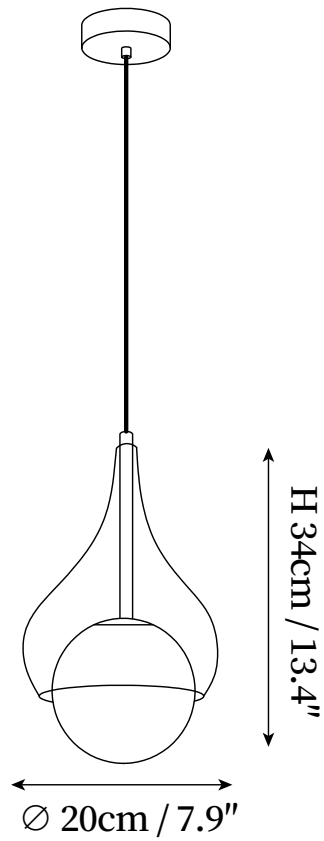

SPECIFICATION SHEET

SPECIFICATION DETAILS

*For custom options, consult factory for details

Fixture Dimensions	D 7.9" x H 13.4"
Light source	Integrated LED
Wattage	~ 20W
Voltage	AC 110-240V
Dimming	Not supported
CRI(Ra)	90+ CRI
Mounting	Hardwired.
LED Rated Life	30000 hours
Color Temperature	Warm Light (3000K), Neutral Light (4000K), Cool Light (6000K)
Control method	Compatible with common wall switches(not included).
Finishes	Black.
Shadow Details	moke grey, White.
Material	Metal, Glass, Acrylic.
Wire Length	The standard length of the cord is 59" (150 cm), the length is adjustable.

SPECIFICATION SHEET

SPECIFICATION DETAILS

*For custom options, consult factory for details

Fixture Dimensions	D 7.9" x H 7.9"
Light source	Integrated LED
Wattage	~ 20W
Voltage	AC 110-240V
Dimming	Not supported
CRI(Ra)	90+ CRI
Mounting	Hardwired.
LED Rated Life	30000 hours
Color Temperature	Warm Light (3000K), Neutral Light (4000K), Cool Light (6000K)
Control method	Compatible with common wall switches(not included).
Finishes	Black.
Shadow Details	moke grey, White.
Material	Metal, Glass, Acrylic.
Wire Length	The standard length of the cord is 59" (150 cm), the length is adjustable.

SPECIFICATION SHEET

SPECIFICATION DETAILS

*For custom options, consult factory for details

Fixture Dimensions	D 7.9" x H 8.7"
Light source	Integrated LED
Wattage	~ 20W
Voltage	AC 110-240V
Dimming	Not supported
CRI(Ra)	90+ CRI
Mounting	Hardwired.
LED Rated Life	30000 hours
Color Temperature	Warm Light (3000K), Neutral Light (4000K), Cool Light (6000K)
Control method	Compatible with common wall switches(not included).
Finishes	Black.
Shadow Details	moke grey, White.
Material	Metal, Glass, Acrylic.
Wire Length	The standard length of the cord is 59" (150 cm), the length is adjustable.