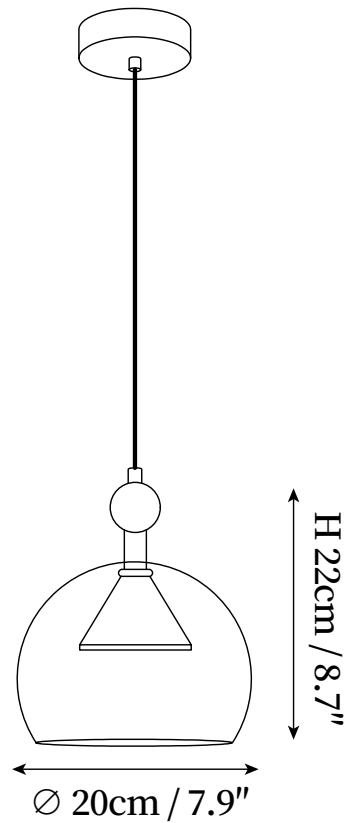

SPECIFICATION SHEET

SPECIFICATION DETAILS

*For custom options, consult factory for details

Fixture Dimensions	D 7.9" x H 13.4"
Light source	Integrated LED
Wattage	~ 20W
Voltage	AC 110-240V
Dimming	Not supported
CRI(Ra)	90+ CRI
Mounting	Hardwired.
LED Rated Life	30000 hours
Color Temperature	Warm Light (3000K), Neutral Light (4000K), Cool Light (6000K)
Control method	Compatible with common wall switches(not included).
Finishes	Black.
Shadow Details	moke grey, White.
Material	Metal, Glass, Acrylic.
Wire Length	The standard length of the cord is 59" (150 cm), the length is adjustable.

SPECIFICATION SHEET

SPECIFICATION DETAILS

*For custom options, consult factory for details

Fixture Dimensions	D 7.9" x H 7.9"
Light source	Integrated LED
Wattage	~ 20W
Voltage	AC 110-240V
Dimming	Not supported
CRI(Ra)	90+ CRI
Mounting	Hardwired.
LED Rated Life	30000 hours
Color Temperature	Warm Light (3000K), Neutral Light (4000K), Cool Light (6000K)
Control method	Compatible with common wall switches(not included).
Finishes	Black.
Shadow Details	moke grey, White.
Material	Metal, Glass, Acrylic.
Wire Length	The standard length of the cord is 59" (150 cm), the length is adjustable.

SPECIFICATION SHEET

SPECIFICATION DETAILS

*For custom options, consult factory for details

Fixture Dimensions	D 7.9" x H 8.7"
Light source	Integrated LED
Wattage	~ 20W
Voltage	AC 110-240V
Dimming	Not supported
CRI(Ra)	90+ CRI
Mounting	Hardwired.
LED Rated Life	30000 hours
Color Temperature	Warm Light (3000K), Neutral Light (4000K), Cool Light (6000K)
Control method	Compatible with common wall switches(not included).
Finishes	Black.
Shadow Details	moke grey, White.
Material	Metal, Glass, Acrylic.
Wire Length	The standard length of the cord is 59" (150 cm), the length is adjustable.