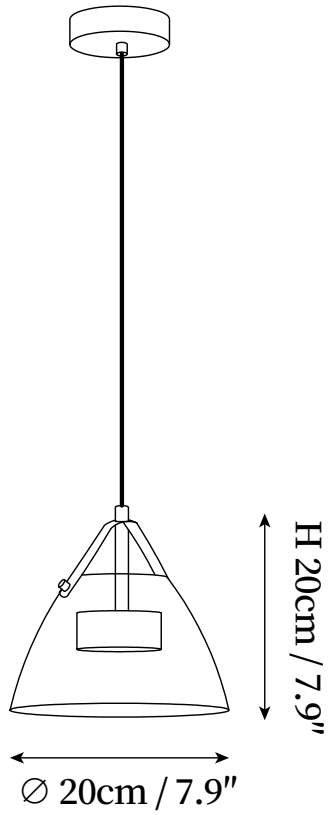

SPECIFICATION SHEET

SPECIFICATION DETAILS

*For custom options, consult factory for details

Fixture Dimensions	D 7.9" x H 13.4"
Light source	Integrated LED
Wattage	~ 20W
Voltage	AC 110-240V
Dimming	Not supported
CRI(Ra)	90+ CRI
Mounting	Hardwired.
LED Rated Life	30000 hours
Color Temperature	Warm Light (3000K), Neutral Light (4000K), Cool Light (6000K)
Control method	Compatible with common wall switches(not included).
Finishes	Black.
Shadow Details	moke grey, White.
Material	Metal, Glass, Acrylic.
Wire Length	The standard length of the cord is 59" (150 cm), the length is adjustable.

SPECIFICATION SHEET

SPECIFICATION DETAILS

*For custom options, consult factory for details

Fixture Dimensions	D 7.9" x H 7.9"
Light source	Integrated LED
Wattage	~ 20W
Voltage	AC 110-240V
Dimming	Not supported
CRI(Ra)	90+ CRI
Mounting	Hardwired.
LED Rated Life	30000 hours
Color Temperature	Warm Light (3000K), Neutral Light (4000K), Cool Light (6000K)
Control method	Compatible with common wall switches(not included).
Finishes	Black.
Shadow Details	moke grey, White.
Material	Metal, Glass, Acrylic.
Wire Length	The standard length of the cord is 59" (150 cm), the length is adjustable.

SPECIFICATION SHEET

SPECIFICATION DETAILS

*For custom options, consult factory for details

Fixture Dimensions	D 7.9" x H 8.7"
Light source	Integrated LED
Wattage	~ 20W
Voltage	AC 110-240V
Dimming	Not supported
CRI(Ra)	90+ CRI
Mounting	Hardwired.
LED Rated Life	30000 hours
Color Temperature	Warm Light (3000K), Neutral Light (4000K), Cool Light (6000K)
Control method	Compatible with common wall switches(not included).
Finishes	Black.
Shadow Details	moke grey, White.
Material	Metal, Glass, Acrylic.
Wire Length	The standard length of the cord is 59" (150 cm), the length is adjustable.