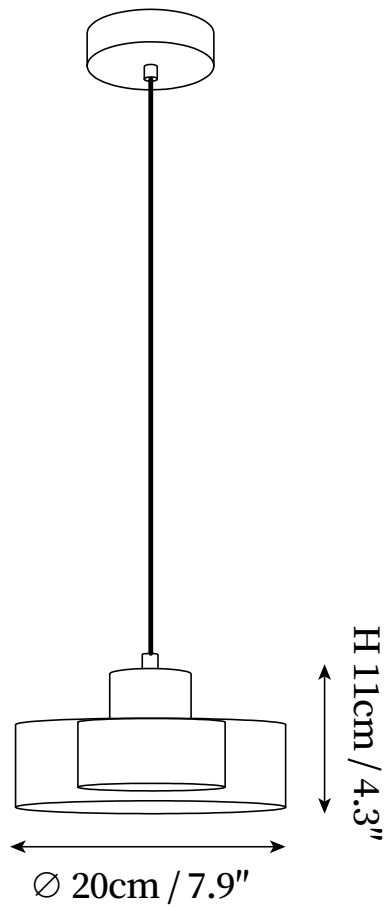

SPECIFICATION SHEET

SPECIFICATION DETAILS

*For custom options, consult factory for details

Fixture Dimensions	D 7.9" x H 3.9", D 7.9" x H 4.3"
Light source	Integrated LED
Wattage	~ 20W
Voltage	AC 110-240V
Dimming	Not supported
CRI(Ra)	90+ CRI
Mounting	Hardwired.
LED Rated Life	30000 hours
Color Temperature	Warm Light (3000K), Neutral Light (4000K), Cool Light (6000K)
Control method	Compatible with common wall switches(not included).
Finishes	Black.
Shadow Details	moke grey, White.
Material	Metal, Glass, Acrylic.
Wire Length	The standard length of the cord is 59" (150 cm), the length is adjustable.