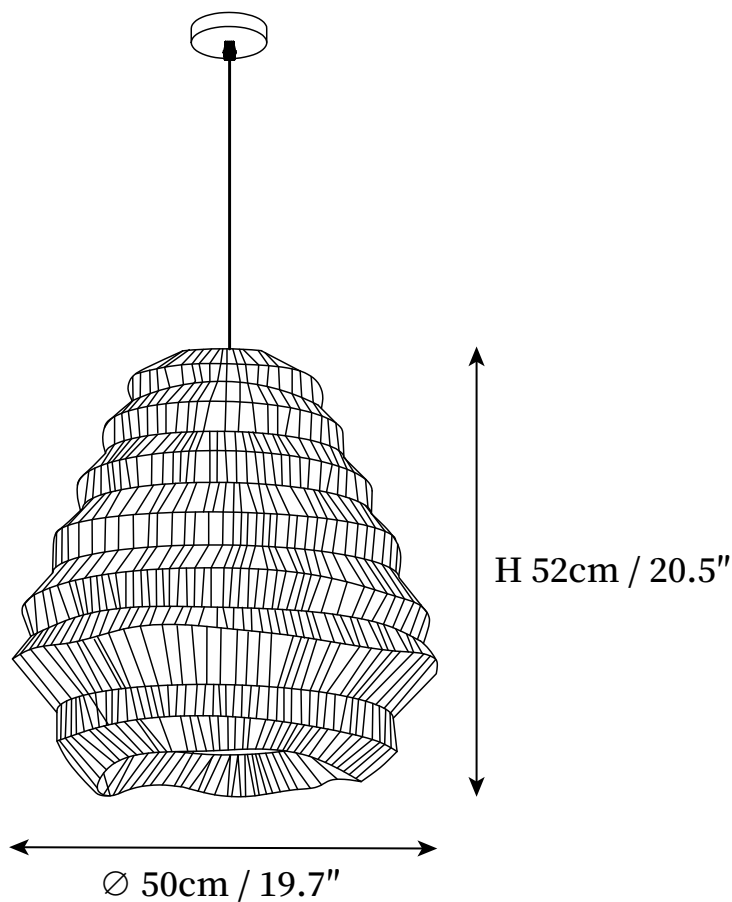

SPECIFICATION SHEET

SPECIFICATION DETAILS

*For custom options, consult factory for details

Fixture Dimensions	D 13.4" x H 14", D 12.6" x H 6.3"
Light source	E26 or E27 (bulb not included).
Wattage	MAX 40W incandescent bulb or LED equivalent.
Voltage	AC 110-240V
Mounting	Hardwired.
Dimming	Compatible with dimmable bulbs (bulb not included)
Control method	Compatible with common wall switches(not included)
Finishes	White.
Shade Details	Natural bamboo.
Material	Bamboo, Metal.
Wire Length	The standard length of the cord is 59" (150 cm), the length is adjustable.