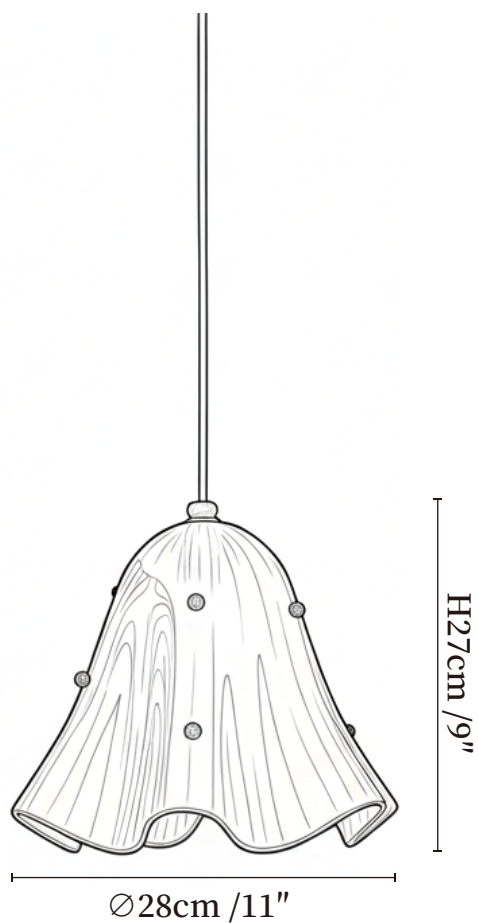

SPECIFICATION SHEET

SPECIFICATION DETAILS

*For custom options, consult factory for details

Fixture Dimensions	Ø 11" x H 9"
Light source	G9 (bulb not included)
Wattage	MAX 5W incandescent bulb or LED equivalent.
Voltage	AC 110-240V
Mounting	Hardwired.
Dimming	Compatible with dimmable bulbs (bulb not included)
Control method	Compatible with common wall switches (not included)
Finishes	Gold.
Shade Details	White, Green, Purple, Brown, Amber, Red.
Material	Metal, Glass, Iron.
Wire Length	The standard length of the suspended wire is 59 "(150 cm) and the length is adjustable.