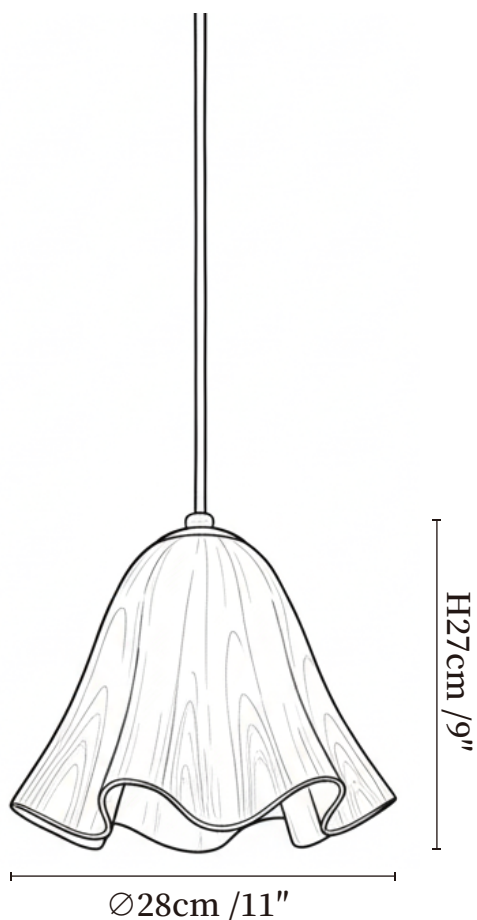

SPECIFICATION SHEET

SPECIFICATION DETAILS

*For custom options, consult factory for details

Fixture Dimensions	Ø 11" x H 9"
Light source	G9 (bulb not included)
Wattage	MAX 5W incandescent bulb or LED equivalent.
Voltage	AC 110-240V
Mounting	Hardwired.
Dimming	Compatible with dimmable bulbs (bulb not included)
Control method	Compatible with common wall switches (not included)
Finishes	Gold.
Shade Details	White, Green, Purple, Brown, Amber, Red.
Material	Metal, Glass, Iron.
Wire Length	The standard length of the suspended wire is 59 "(150 cm) and the length is adjustable.