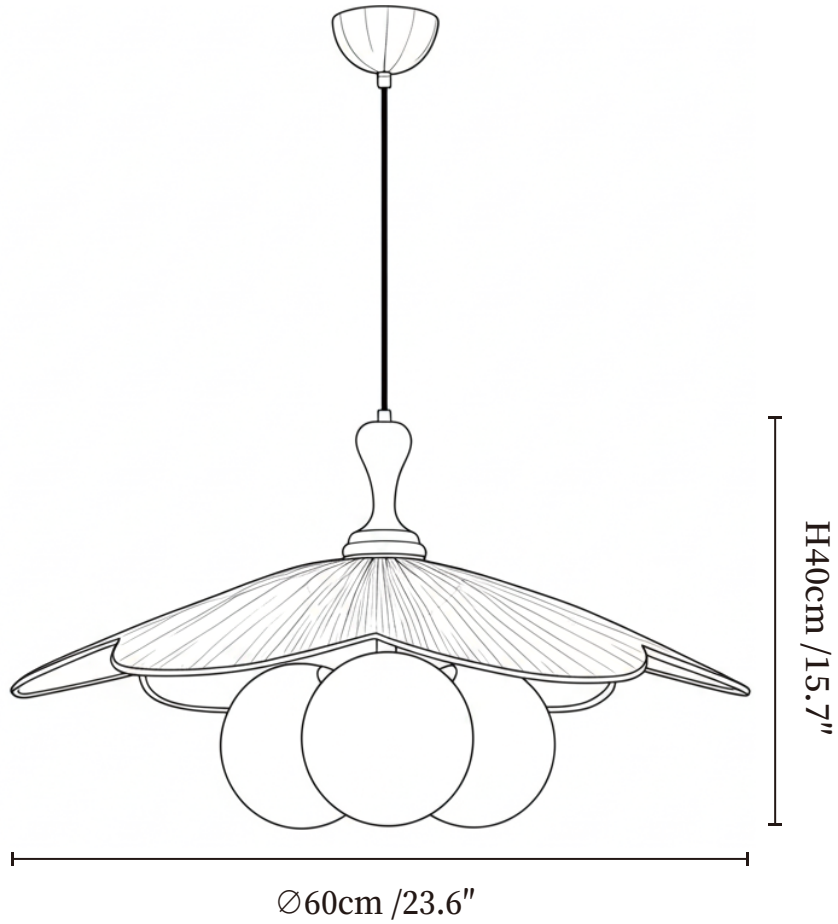

SPECIFICATION SHEET

SPECIFICATION DETAILS

*For custom options, consult factory for details

Fixture Dimensions	Ø 23.6" x H 15.7"
Light source	E12 or E14 (bulb not included)
Wattage	MAX 15W incandescent bulb or LED equivalent.
Voltage	AC 110-240V
Mounting	Hardwired.
Dimming	Compatible with dimmable bulbs (bulb not included)
Control method	Compatible with common wall switches (not included)
Finishes	Walnut color, Beige.
Shade Details	White.
Material	Metal, Glass, Wood, Fabric.
Wire Length	The standard length of the suspended wire is 59 "(150 cm) and the length is adjustable.