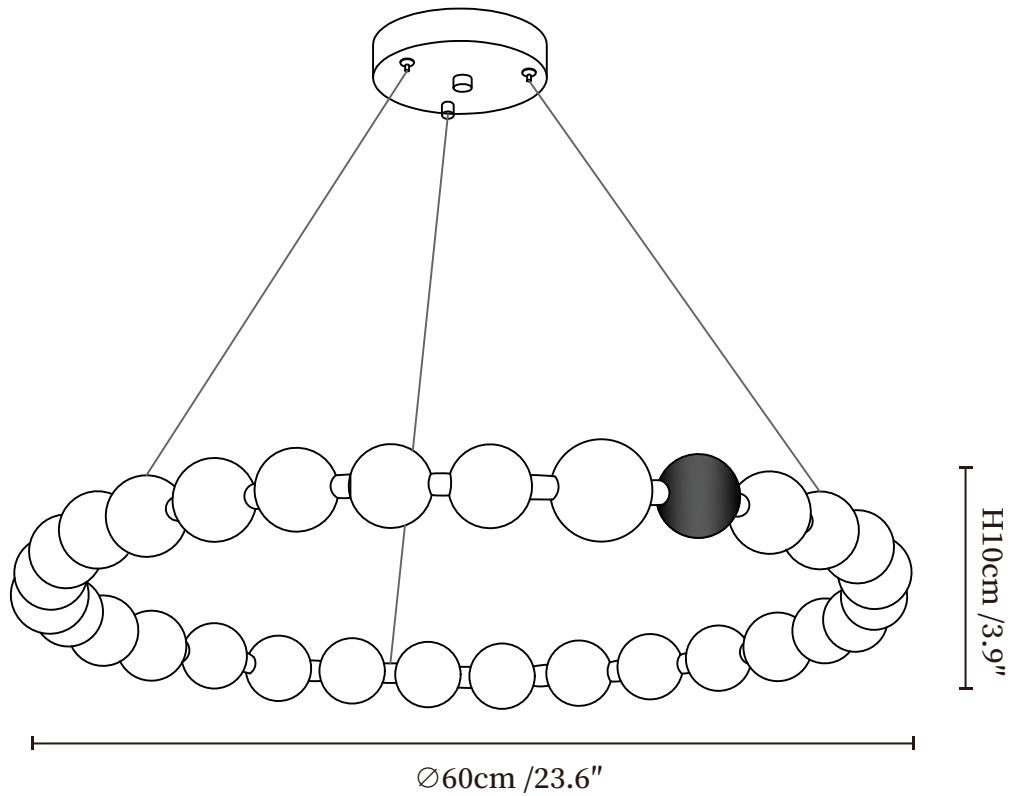

SPECIFICATION SHEET

SPECIFICATION DETAILS

*For custom options, consult factory for details

Fixture Dimensions	Ø 15.7" x H 3.9"
Light source	Integrated LED
Wattage	~ 30W
Voltage	AC 110-240V
Dimming	Not supported
CRI(Ra)	90+ CRI
Mounting	Hardwired.
LED Rated Life	30000 hours
Color Temperature	Warm Light (3000K), Neutral Light (4000K), Cool Light (6000K)
Control method	Compatible with common wall switches(
Finishes	Coffee.
Shadow Details	White.
Material	Metal, Acrylic.
Wire Length	The standard length of the cord is 59" (150 cm), the length is adjustable.

SPECIFICATION SHEET

SPECIFICATION DETAILS

*For custom options, consult factory for details

Fixture Dimensions	$\text{Ø} 23.6'' \times \text{H} 3.9''$
Light source	Integrated LED
Wattage	~ 40W
Voltage	AC 110-240V
Dimming	Not supported
CRI(Ra)	90+ CRI
Mounting	Hardwired.
LED Rated Life	30000 hours
Color Temperature	Warm Light (3000K), Neutral Light (4000K), Cool Light (6000K)
Control method	Compatible with common wall switches (
Finishes	Coffee.
Shadow Details	White.
Material	Metal, Acrylic.
Wire Length	The standard length of the cord is 59" (150 cm), the length is adjustable.

SPECIFICATION SHEET

SPECIFICATION DETAILS

*For custom options, consult factory for details

Fixture Dimensions	Ø 31.5" x H 3.9"
Light source	Integrated LED
Wattage	~ 50W
Voltage	AC 110-240V
Dimming	Not supported
CRI(Ra)	90+ CRI
Mounting	Hardwired.
LED Rated Life	30000 hours
Color Temperature	Warm Light (3000K), Neutral Light (4000K), Cool Light (6000K)
Control method	Compatible with common wall switches(
Finishes	Coffee.
Shadow Details	White.
Material	Metal, Acrylic.
Wire Length	The standard length of the cord is 59" (150 cm), the length is adjustable.