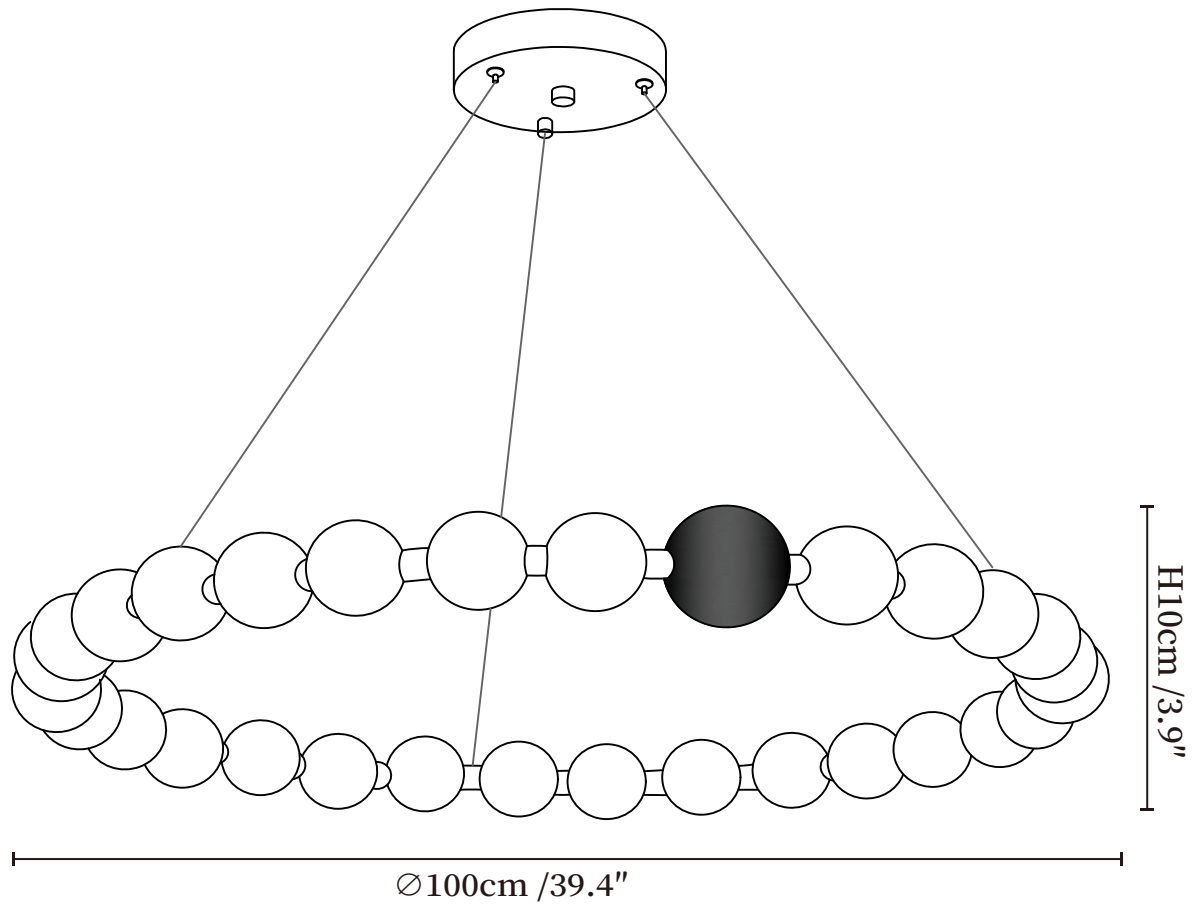

SPECIFICATION SHEET

SPECIFICATION DETAILS

*For custom options, consult factory for details

Fixture Dimensions	Ø 39.4" x H 3.9"
Light source	Integrated LED
Wattage	~ 50W
Voltage	AC 110-240V
Dimming	Not supported
CRI(Ra)	90+ CRI
Mounting	Hardwired.
LED Rated Life	30000 hours
Color Temperature	Warm Light (3000K), Neutral Light (4000K), Cool Light (6000K)
Control method	Compatible with common wall switches (
Finishes	Coffee.
Shadow Details	White.
Material	Metal, Acrylic.
Wire Length	The standard length of the cord is 59" (150 cm), the length is adjustable.