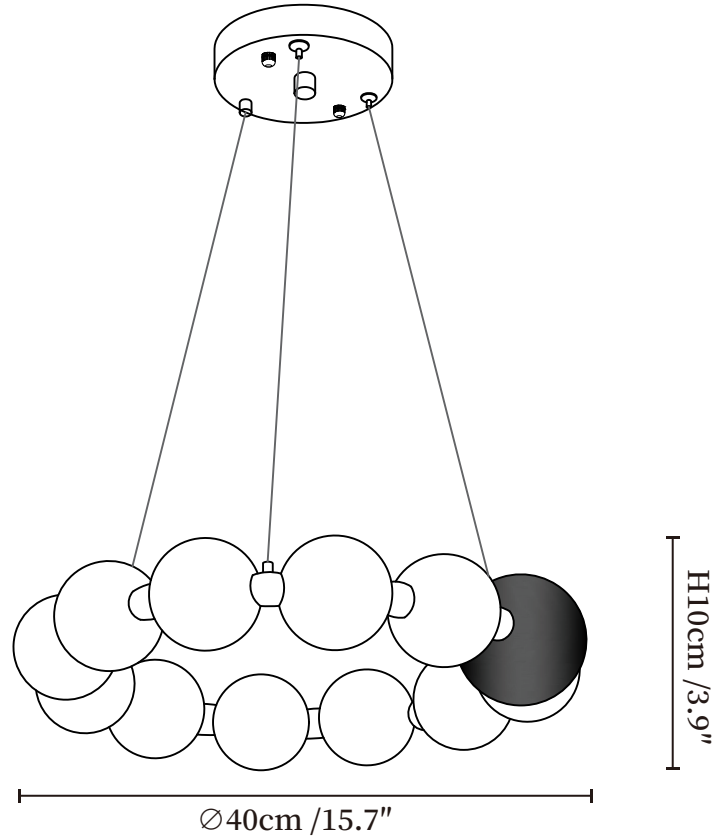

SPECIFICATION SHEET

SPECIFICATION DETAILS

*For custom options, consult factory for details

Fixture Dimensions	Ø 15.7" x H 3.9"
Light source	Integrated LED
Wattage	~ 30W
Voltage	AC 110-240V
Dimming	Not supported
CRI(Ra)	90+ CRI
Mounting	Hardwired.
LED Rated Life	30000 hours
Color Temperature	Warm Light (3000K), Neutral Light (4000K), Cool Light (6000K)
Control method	Compatible with common wall switches(
Finishes	Coffee.
Shadow Details	White.
Material	Metal, Acrylic.
Wire Length	The standard length of the cord is 59" (150 cm), the length is adjustable.

SPECIFICATION SHEET

SPECIFICATION DETAILS

*For custom options, consult factory for details

Fixture Dimensions	$\text{Ø} 23.6'' \times \text{H} 3.9''$
Light source	Integrated LED
Wattage	~ 40W
Voltage	AC 110-240V
Dimming	Not supported
CRI(Ra)	90+ CRI
Mounting	Hardwired.
LED Rated Life	30000 hours
Color Temperature	Warm Light (3000K), Neutral Light (4000K), Cool Light (6000K)
Control method	Compatible with common wall switches (
Finishes	Coffee.
Shadow Details	White.
Material	Metal, Acrylic.
Wire Length	The standard length of the cord is 59" (150 cm), the length is adjustable.

SPECIFICATION SHEET

SPECIFICATION DETAILS

*For custom options, consult factory for details

Fixture Dimensions	Ø 31.5" x H 3.9"
Light source	Integrated LED
Wattage	~ 50W
Voltage	AC 110-240V
Dimming	Not supported
CRI(Ra)	90+ CRI
Mounting	Hardwired.
LED Rated Life	30000 hours
Color Temperature	Warm Light (3000K), Neutral Light (4000K), Cool Light (6000K)
Control method	Compatible with common wall switches(
Finishes	Coffee.
Shadow Details	White.
Material	Metal, Acrylic.
Wire Length	The standard length of the cord is 59" (150 cm), the length is adjustable.