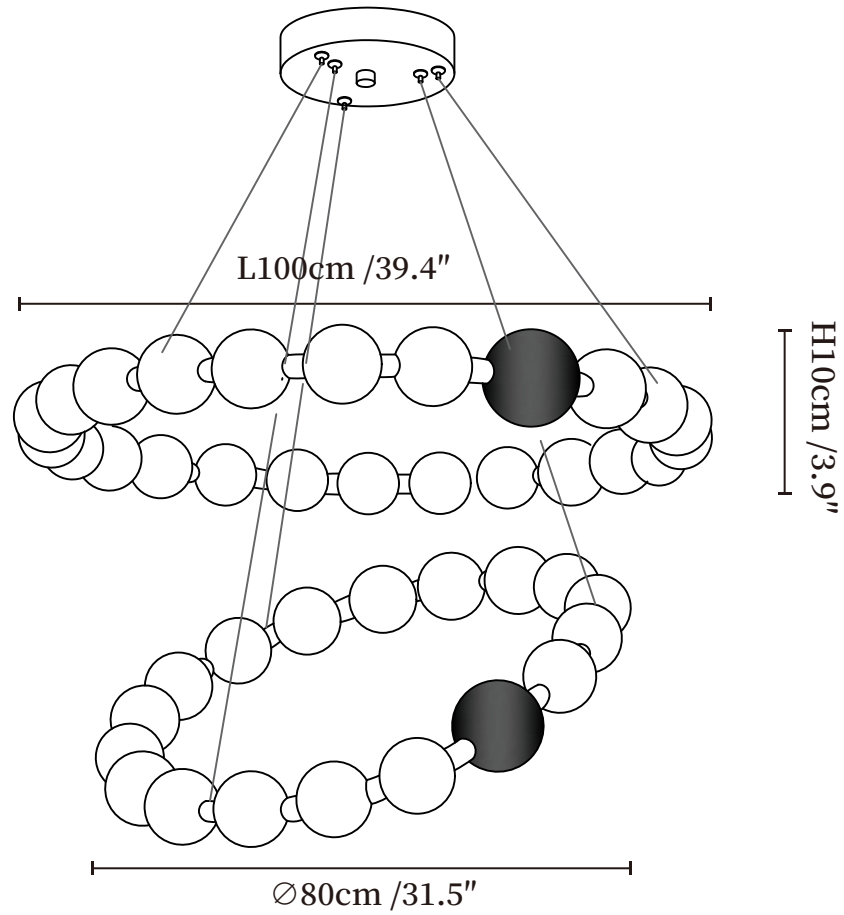

SPECIFICATION SHEET

SPECIFICATION DETAILS

*For custom options, consult factory for details

Fixture Dimensions	Ø 31.5"+39.4" x H 39.4"
Light source	Integrated LED
Wattage	~ 110W
Voltage	AC 110-240V
Dimming	Not supported
CRI(Ra)	90+ CRI
Mounting	Hardwired.
LED Rated Life	30000 hours
Color Temperature	Warm Light (3000K), Neutral Light (4000K), Cool Light (6000K)
Control method	Compatible with common wall switches (
Finishes	Coffee.
Shadow Details	White.
Material	Metal, Acrylic.
Wire Length	The standard length of the cord is 59" (150 cm), the length is adjustable.