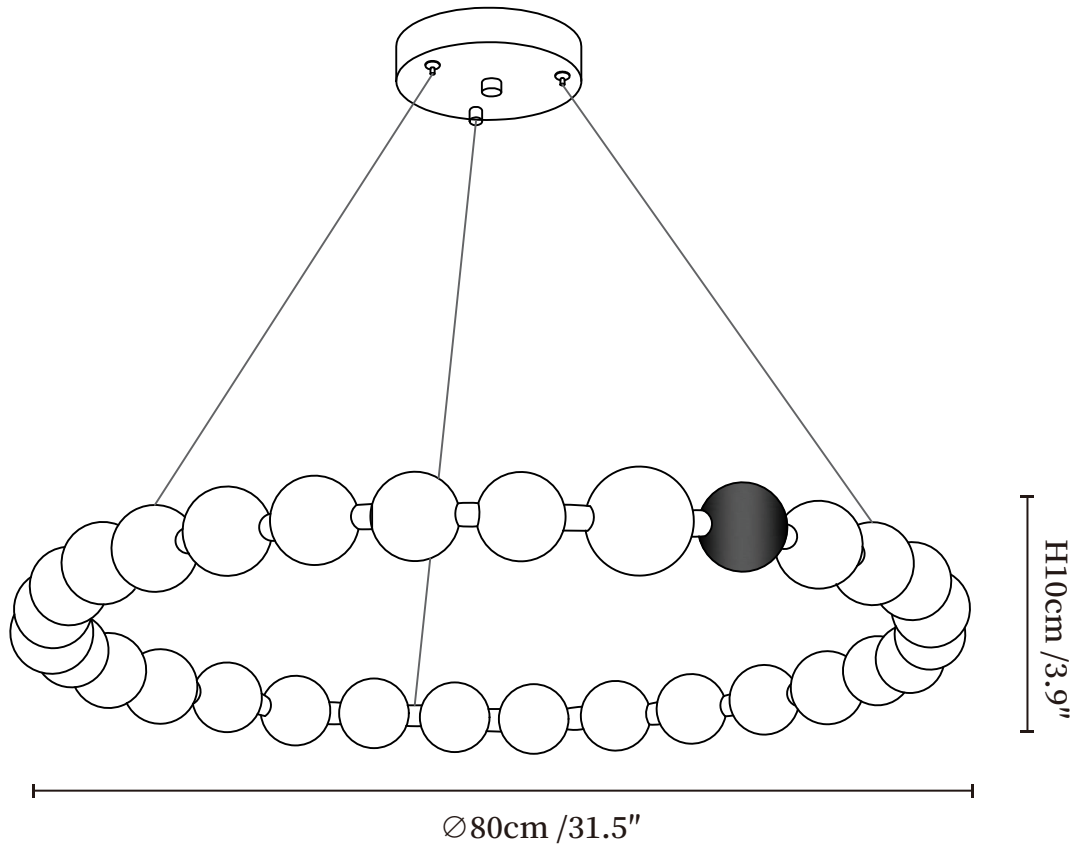

SPECIFICATION SHEET

SPECIFICATION DETAILS

*For custom options, consult factory for details

Fixture Dimensions	Ø 15.7" x H 3.9"
Light source	Integrated LED
Wattage	~ 30W
Voltage	AC 110-240V
Dimming	Not supported
CRI(Ra)	90+ CRI
Mounting	Hardwired.
LED Rated Life	30000 hours
Color Temperature	Warm Light (3000K), Neutral Light (4000K), Cool Light (6000K)
Control method	Compatible with common wall switches(
Finishes	Coffee.
Shadow Details	White.
Material	Metal, Acrylic.
Wire Length	The standard length of the cord is 59" (150 cm), the length is adjustable.

SPECIFICATION SHEET

SPECIFICATION DETAILS

*For custom options, consult factory for details

Fixture Dimensions	$\text{Ø} 23.6'' \times \text{H} 3.9''$
Light source	Integrated LED
Wattage	~ 40W
Voltage	AC 110-240V
Dimming	Not supported
CRI(Ra)	90+ CRI
Mounting	Hardwired.
LED Rated Life	30000 hours
Color Temperature	Warm Light (3000K), Neutral Light (4000K), Cool Light (6000K)
Control method	Compatible with common wall switches (
Finishes	Coffee.
Shadow Details	White.
Material	Metal, Acrylic.
Wire Length	The standard length of the cord is 59" (150 cm), the length is adjustable.

SPECIFICATION SHEET

SPECIFICATION DETAILS

*For custom options, consult factory for details

Fixture Dimensions	Ø 31.5" x H 3.9"
Light source	Integrated LED
Wattage	~ 50W
Voltage	AC 110-240V
Dimming	Not supported
CRI(Ra)	90+ CRI
Mounting	Hardwired.
LED Rated Life	30000 hours
Color Temperature	Warm Light (3000K), Neutral Light (4000K), Cool Light (6000K)
Control method	Compatible with common wall switches(
Finishes	Coffee.
Shadow Details	White.
Material	Metal, Acrylic.
Wire Length	The standard length of the cord is 59" (150 cm), the length is adjustable.