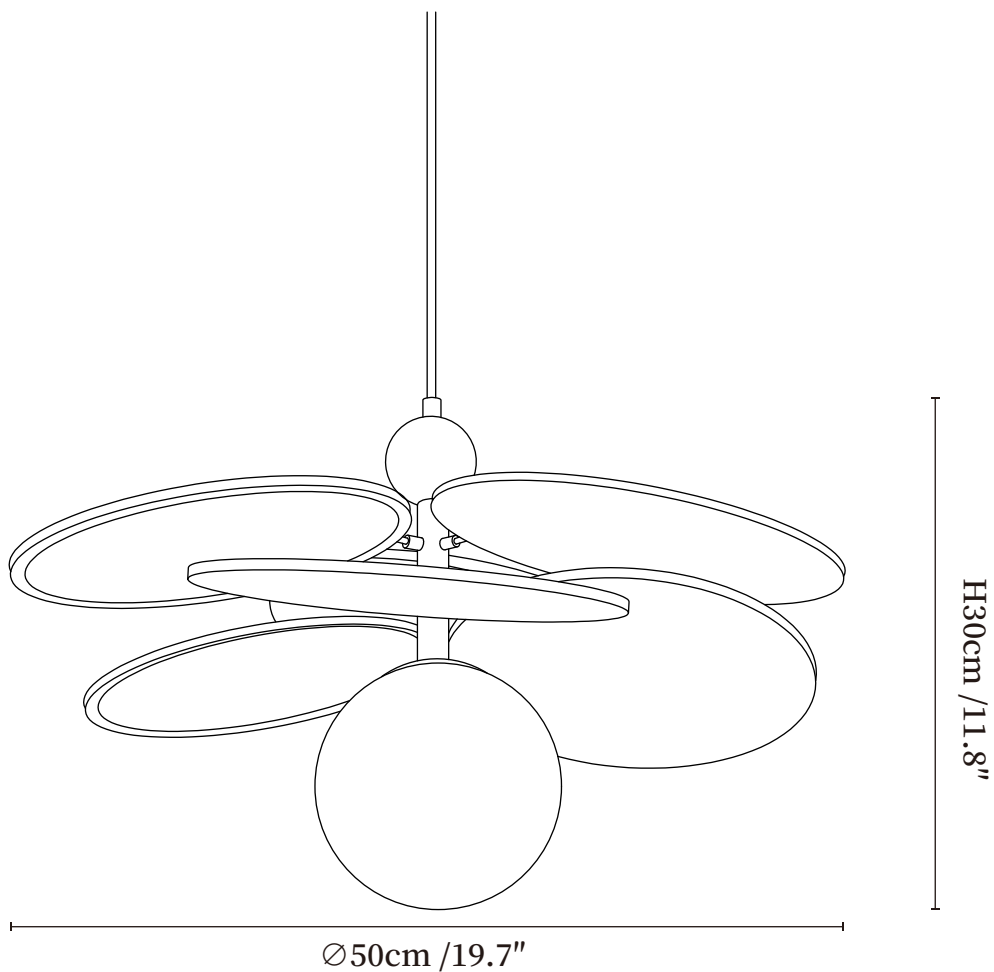

## SPECIFICATION DETAILS

\*For custom options, consult factory for details

<b>Fixture Dimensions</b>	Ø 19.7" x H 11.8"
<b>Light source</b>	E14 (bulb not included)
<b>Wattage</b>	MAX 15W incandescent bulb or LED equivalent.
<b>Voltage</b>	AC 110-240V
<b>Mounting</b>	Hardwired.
<b>Dimming</b>	Compatible with dimmable bulbs (bulb not included)
<b>Control method</b>	Compatible with common wall switches (not included)
<b>Finishes</b>	Dark walnut.
<b>Shade Details</b>	White.
<b>Material</b>	Metal, Rattan, Glass, Wood.
<b>Wire Length</b>	The standard length of the suspended wire is 59 "(150 cm) and the length is adjustable.

## SPECIFICATION DETAILS

\*For custom options, consult factory for details

---

<b>Fixture Dimensions</b>	Ø 23.6" x H 11.8"
<b>Light source</b>	E14 (bulb not included)
<b>Wattage</b>	MAX 15W incandescent bulb or LED equivalent.
<b>Voltage</b>	AC 110-240V
<b>Mounting</b>	Hardwired.
<b>Dimming</b>	Compatible with dimmable bulbs (bulb not included)
<b>Control method</b>	Compatible with common wall switches(
<b>Finishes</b>	Dark walnut.
<b>Shade Details</b>	White.
<b>Material</b>	Metal, Rattan, Glass, Wood.
<b>Wire Length</b>	The standard length of the suspended wire is 59 "(150 cm) and the length is adjustable.