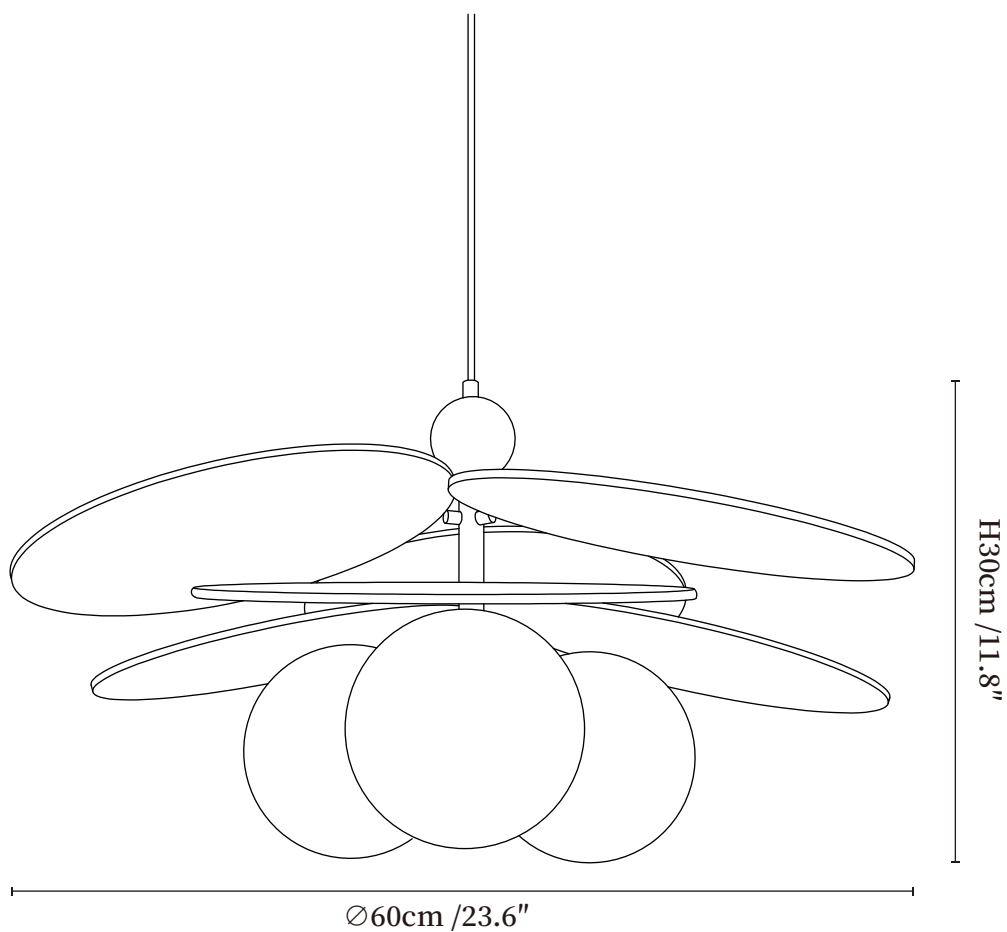

## SPECIFICATION DETAILS

\*For custom options, consult factory for details

<b>Fixture Dimensions</b>	Ø 19.7" x H 11.8"
<b>Light source</b>	E14 (bulb not included)
<b>Wattage</b>	MAX 15W incandescent bulb or LED equivalent.
<b>Voltage</b>	AC 110-240V
<b>Mounting</b>	Hardwired.
<b>Dimming</b>	Compatible with dimmable bulbs (bulb not included)
<b>Control method</b>	Compatible with common wall switches (not included)
<b>Finishes</b>	Dark walnut.
<b>Shade Details</b>	White.
<b>Material</b>	Metal, Rattan, Glass, Wood.
<b>Wire Length</b>	The standard length of the suspended wire is 59 "(150 cm) and the length is adjustable.

## SPECIFICATION DETAILS

\*For custom options, consult factory for details

---

<b>Fixture Dimensions</b>	Ø 23.6" x H 11.8"
<b>Light source</b>	E14 (bulb not included)
<b>Wattage</b>	MAX 15W incandescent bulb or LED equivalent.
<b>Voltage</b>	AC 110-240V
<b>Mounting</b>	Hardwired.
<b>Dimming</b>	Compatible with dimmable bulbs (bulb not included)
<b>Control method</b>	Compatible with common wall switches(
<b>Finishes</b>	Dark walnut.
<b>Shade Details</b>	White.
<b>Material</b>	Metal, Rattan, Glass, Wood.
<b>Wire Length</b>	The standard length of the suspended wire is 59 "(150 cm) and the length is adjustable.