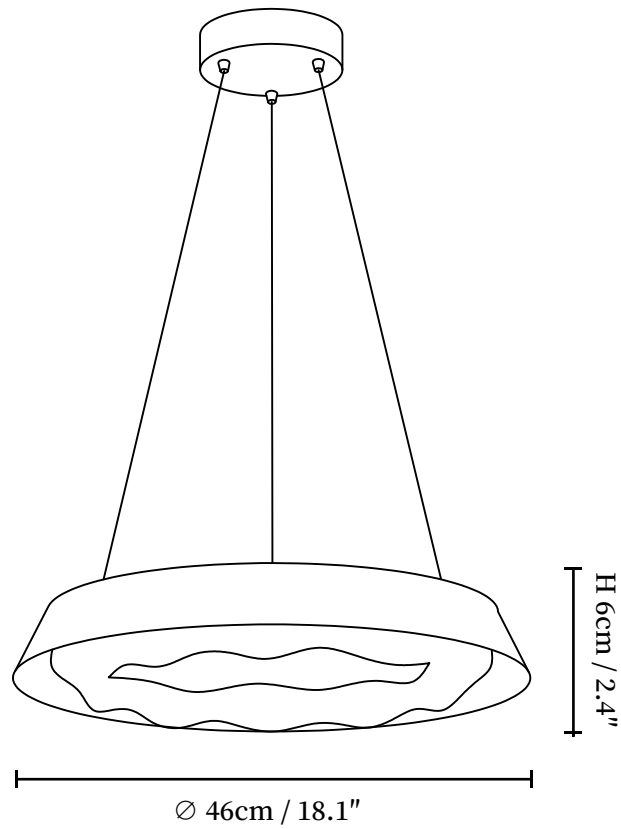

SPECIFICATION SHEET

SPECIFICATION DETAILS

*For custom options, consult factory for details

Fixture Dimensions	Ø 18.1" x H 2.4"
Light source	Integrated LED
Wattage	~ 48W
Voltage	AC 110-240V
Dimming	Not supported
CRI(Ra)	90+ CRI
Mounting	Hardwired.
LED Rated Life	30000 hours
Color Temperature	Warm Light (3000K), Neutral Light (4000K), Cool Light (6000K)
Control method	Compatible with common wall switches(not included)
Finishes	White, Black
Shadow Details	White
Material	Metal, PE
Wire Length	The standard length of the cord is 59" (150 cm), the length is adjustable.