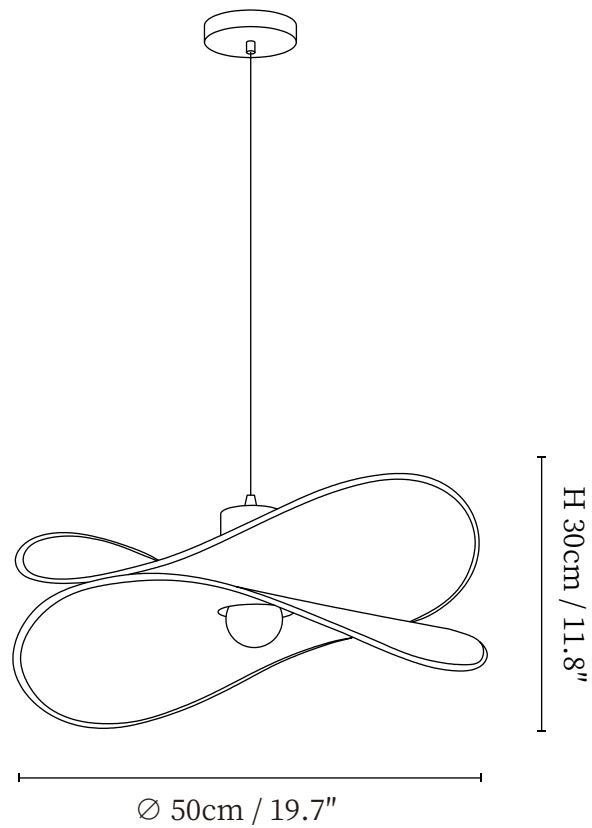

# SPECIFICATION SHEET

---

## SPECIFICATION DETAILS

\*For custom options, consult factory for details

Fixture Dimensions	D 19.7" x H 10.2", D 23.6" x H 11", D 31.5" x H 11.8"
Light source	E26 or E27 (bulb not included)
Wattage	MAX 40W incandescent bulb or LED equivalent.
Voltage	AC 110-240V
Mounting	Hardwired.
Dimming	Compatible with dimmable bulbs (bulb not included)
Control method	Compatible with common wall switches (not included)
Finishes	Black
Shade Details	Beige
Material	Fabric, Metal
Wire Length	The standard length of the suspended wire is 59 "(150 cm) and the length is adjustable.