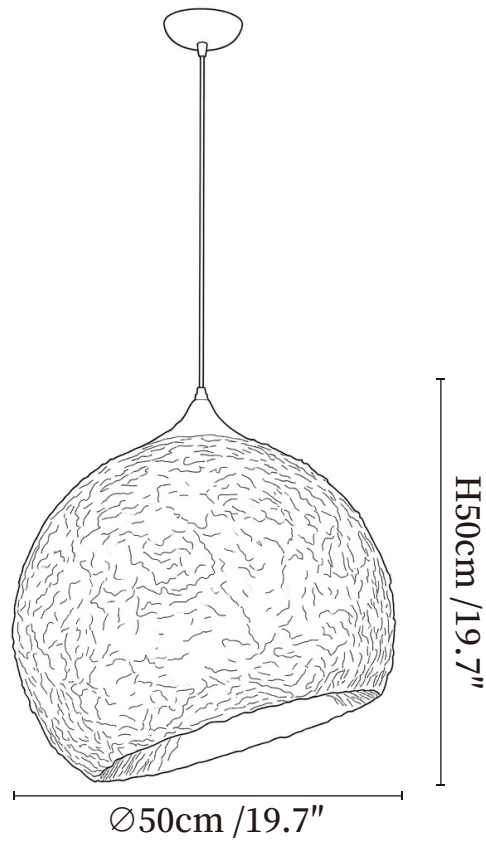

# SPECIFICATION SHEET

---

## SPECIFICATION DETAILS

\*For custom options, consult factory for details

<b>Fixture Dimensions</b>	$\text{Ø} 13.8'' \times \text{H} 13.8'' \text{ } \text{Ø} 15.7'' \times \text{H} 15.7'' \text{ } \text{Ø} 19.7'' \times \text{H} 19.7''$
<b>Light source</b>	E26 or E27 (bulb not included)
<b>Wattage</b>	MAX 40W incandescent bulb or LED equivalent.
<b>Voltage</b>	AC 110-240V
<b>Mounting</b>	Hardwired.
<b>Dimming</b>	Compatible with dimmable bulbs (bulb not included)
<b>Control method</b>	Compatible with common wall switches (not included)
<b>Finishes</b>	White.
<b>Shade Details</b>	White.
<b>Material</b>	Metal, Natural paper pulp.
<b>Wire Length</b>	The standard length of the suspended wire is 59" (150 cm) and the length is adjustable.