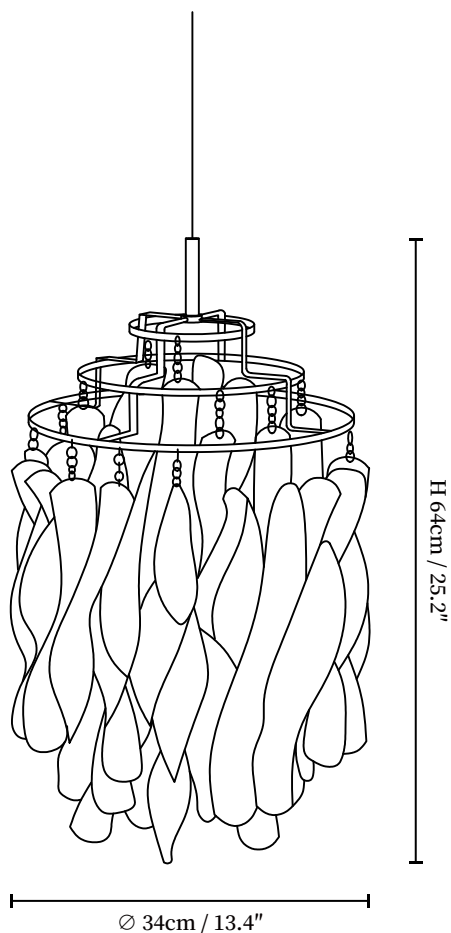

SPECIFICATION SHEET

SPECIFICATION DETAILS

*For custom options, consult factory for details

Fixture Dimensions	D 13.4" x H 25.2"
Light source	E26 or E27 (bulb not included)
Wattage	MAX 40W incandescent bulb or LED equivalent.
Voltage	AC 110-240V
Mounting	Hardwired.
Dimming	Compatible with dimmable bulbs (bulb not included)
Control method	Compatible with common wall switches (not included)
Finishes	Electroplated gold, Electroplated silver.
Shade Details	Electroplated gold, Electroplated silver.
Material	Metal, Acrylic.
Wire Length	The standard length of the suspended wire is 59 "(150 cm) and the length is adjustable.
