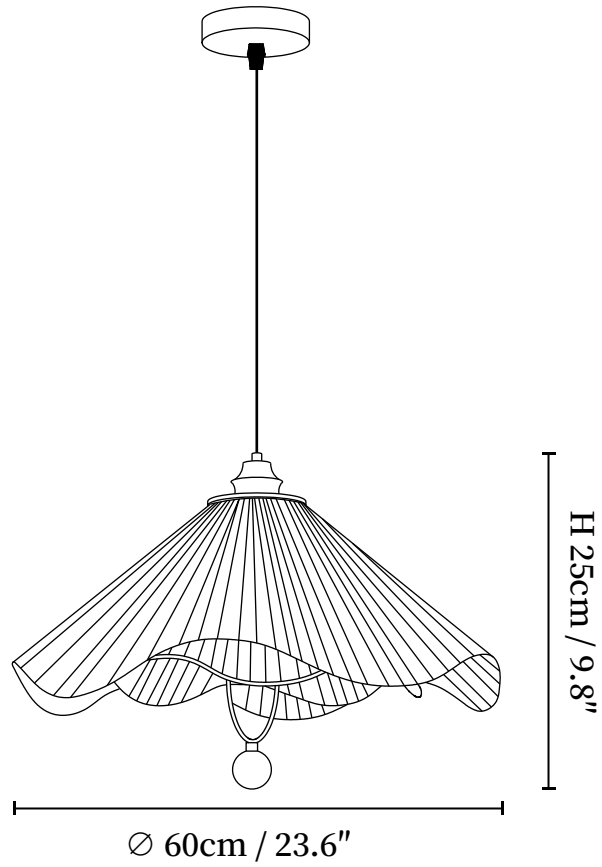

SPECIFICATION SHEET

SPECIFICATION DETAILS

*For custom options, consult factory for details

Fixture Dimensions	D 15.7" x H 7.1", D 19.7" x H 8.7", D 23.6" x H 9.8"
Light source	E26 or E27 (bulb not included)
Wattage	MAX 40W incandescent bulb or LED equivalent.
Voltage	AC 110-240V
Mounting	Hardwired.
Dimming	Compatible with dimmable bulbs (bulb not included)
Control method	Compatible with common wall switches(not included)
Finishes	Walnut Color.
Shade Details	White.
Material	Metal, Fabric, Wood.
Wire Length	The standard length of the suspended wire is 59 "(150 cm) and the length is adjustable.