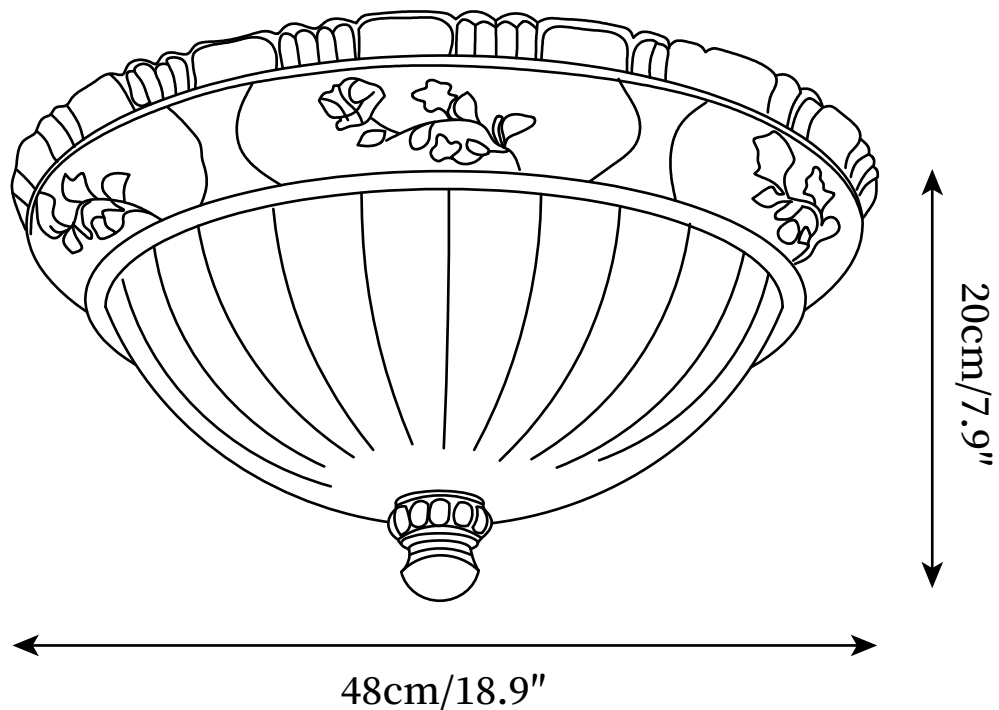

SPECIFICATION SHEET

SPECIFICATION DETAILS

*For custom options, consult factory for details

Fixture Dimensions	D 15" x H 7.5", D 18.9" x H 7.9", 15" x H 18.3"
Light source	E26 or E27 (bulb not included)
Wattage	MAX 40W incandescent bulb or LED equivalent.
Voltage	AC 110-240V
Mounting	Hardwired.
Dimming	Please purchase dimmable light bulbs separately.
Control method	Compatible with common wall switches (not included)
Finishes	Blue.
Shade Details	White.
Material	Resin, Glass.

SPECIFICATION SHEET

SPECIFICATION DETAILS

*For custom options, consult factory for details

	D 15" x H 18.3"
Fixture Dimensions	
Light source	E26 or E27 (bulb not included)
Wattage	MAX 40W incandescent bulb or LED equivalent.
Voltage	AC 110-240V
Mounting	Hardwired.
Dimming	Please purchase dimmable light bulbs separately.
Control method	Compatible with common wall switches(
Finishes	Blue.
Shade Details	White.
Material	Resin, Glass.