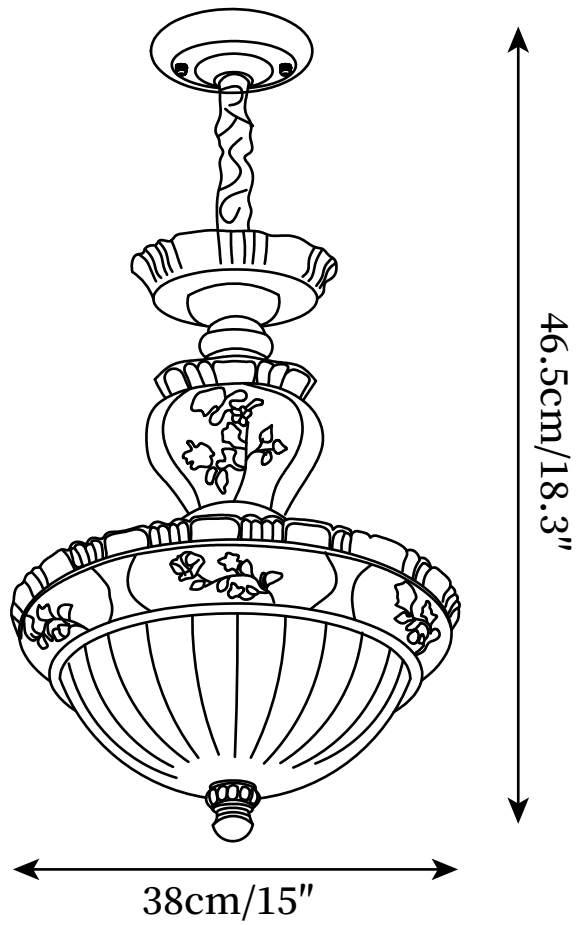

SPECIFICATION SHEET

SPECIFICATION DETAILS

*For custom options, consult factory for details

Fixture Dimensions	D 15" x H 7.5", D 18.9" x H 7.9", 15" x H 18.3"
Light source	E26 or E27 (bulb not included)
Wattage	MAX 40W incandescent bulb or LED equivalent.
Voltage	AC 110-240V
Mounting	Hardwired.
Dimming	Please purchase dimmable light bulbs separately.
Control method	Compatible with common wall switches (not included)
Finishes	Blue.
Shade Details	White.
Material	Resin, Glass.

SPECIFICATION SHEET

SPECIFICATION DETAILS

*For custom options, consult factory for details

	D 15" x H 18.3"
Fixture Dimensions	
Light source	E26 or E27 (bulb not included)
Wattage	MAX 40W incandescent bulb or LED equivalent.
Voltage	AC 110-240V
Mounting	Hardwired.
Dimming	Please purchase dimmable light bulbs separately.
Control method	Compatible with common wall switches(
Finishes	Blue.
Shade Details	White.
Material	Resin, Glass.