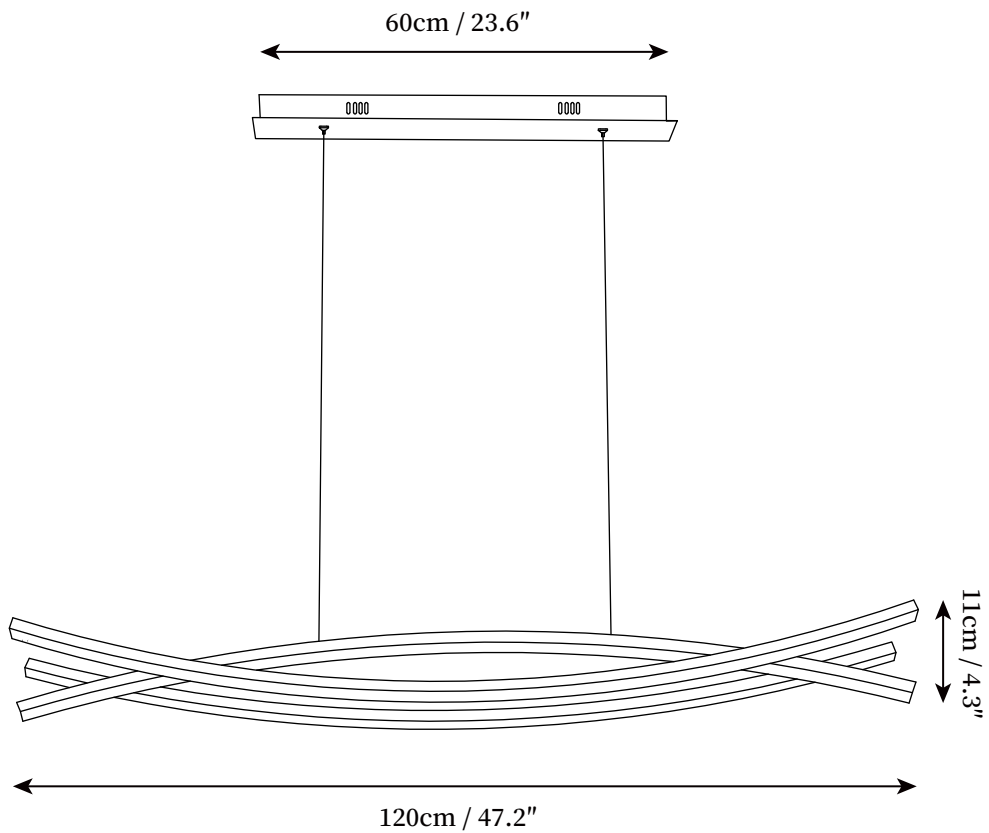

SPECIFICATION SHEET

SPECIFICATION DETAILS

*For custom options, consult factory for details

Fixture Dimensions	L 47.2" x H 59"
Light source	Integrated LED
Wattage	Total power ~5 watts
Voltage	AC 110-240V
Dimming	Not supported
CRI(Ra)	90+CRI
Mounting	Hardwired.
LED Rated Life	50000 hours
Color Temperature	Warm Light (3000K), Neutral Light (4000K), Cool Light (6000K)
Control method	Compatible with common wall switches (not included)
Finishes	Black.
Shade Details	White.
Material	Aluminum, Acrylic.
Wire Length	The standard length of the cord is 59" (150 cm), the length is adjustable.