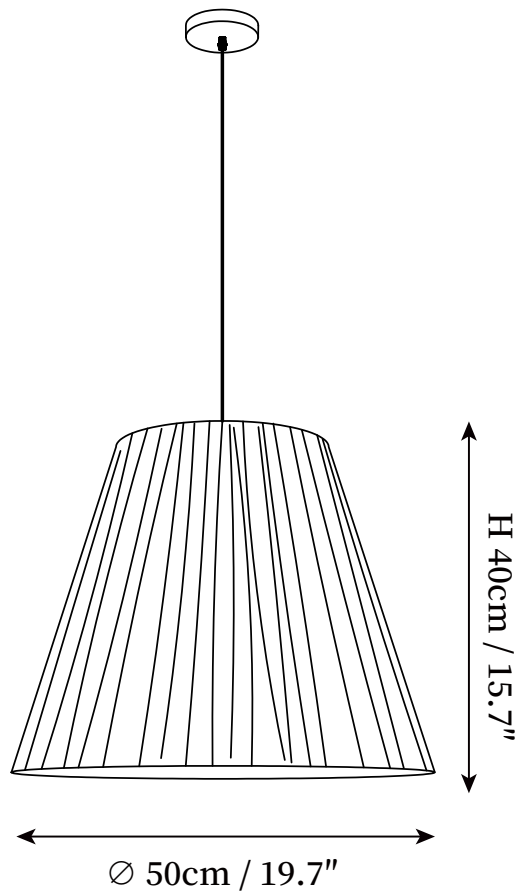

## SPECIFICATION DETAILS

\*For custom options, consult factory for details

---

<b>Fixture Dimensions</b>	D 19.7" x H 15.7" Metal, Fabric.
<b>Light source</b>	E26 or E27 (bulb not included).
<b>Wattage</b>	MAX 40W incandescent bulb or LED equivalent.
<b>Voltage</b>	AC 110-240V
<b>Mounting</b>	Hardwired.
<b>Dimming</b>	Compatible with dimmable bulbs (bulb not included)
<b>Control method</b>	Compatible with common wall switches(not included)
<b>Finishes</b>	Black.
<b>Shade Details</b>	Beige.
<b>Material</b>	Metal, Fabric.
<b>Wire Length</b>	The standard length of the cord is 59" (150 cm), the length is adjustable.