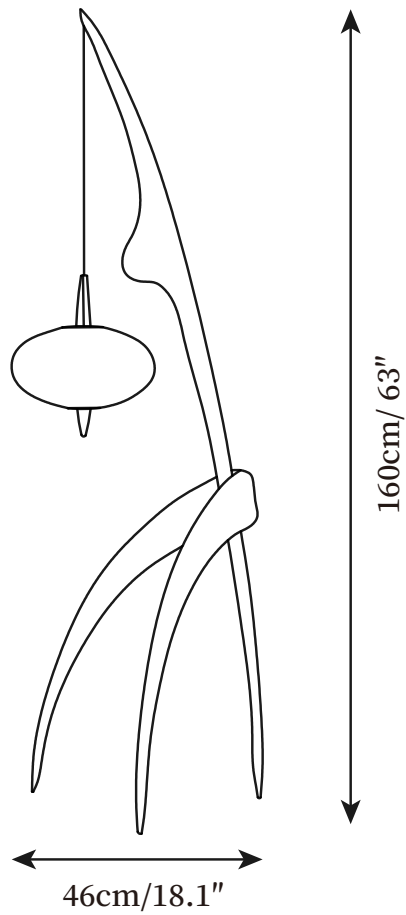

## SPECIFICATION DETAILS

\*For custom options, consult factory for details

---

	D 18.1" x H 63"
<b>Light source</b>	E26 or E27 (bulb not included)
<b>Wattage</b>	MAX 40W incandescent bulb or LED equivalent.
<b>Voltage</b>	AC 110-240V
<b>Dimming</b>	Compatible with dimmable bulbs (bulb not included)
<b>Control method</b>	Compatible with common wall switches (not included)
<b>Finishes</b>	Wood Color, Walnut Color.
<b>Shade Details</b>	White.
<b>Material</b>	Wood, Silk.
<b>Cord Length</b>	Supplied with switched plug cord, length ~59" (150cm).