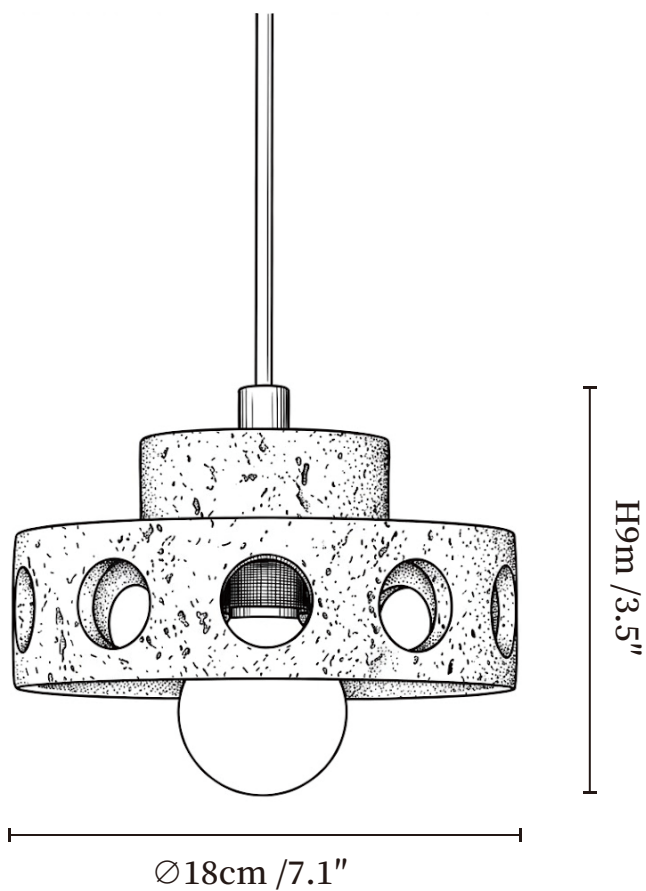

SPECIFICATION SHEET

SPECIFICATION DETAILS

*For custom options, consult factory for details

Fixture Dimensions	Ø 7.1" x H 3.5"
Light source	E26 or E27 (bulb not included)
Wattage	MAX 40W incandescent bulb or LED equivalent.
Voltage	AC 110-240V
Mounting	Hardwired.
Dimming	Compatible with dimmable bulbs (bulb not included)
Control method	Compatible with common wall switches(not included)
Finishes	Walnut Color.
Shade Details	Yellow Travertine.
Material	Yellow Travertine, Wood, Metal.
Wire Length	The standard length of the suspended wire is 59 "(150 cm) and the length is adjustable.