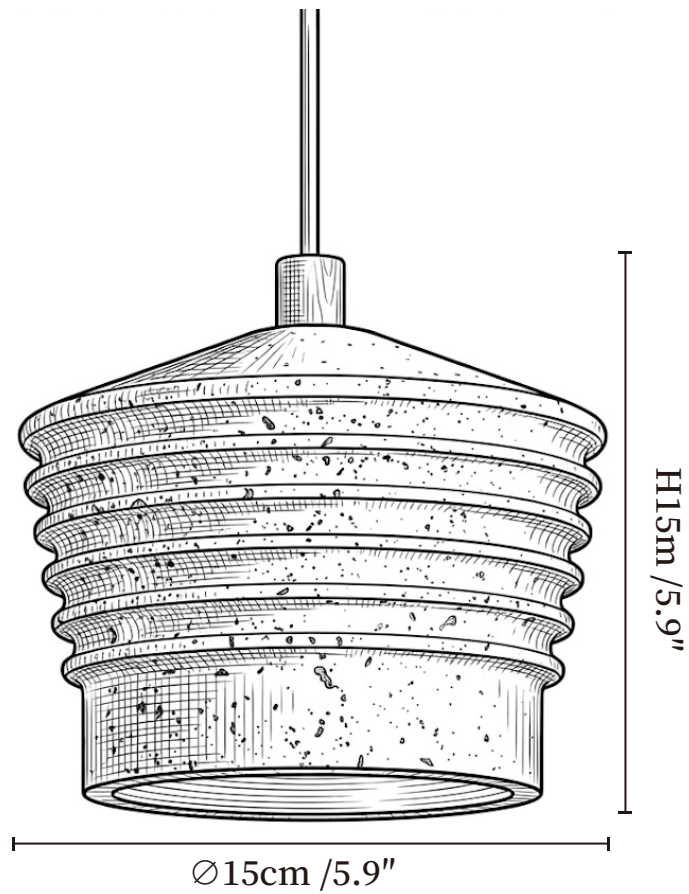

SPECIFICATION SHEET

SPECIFICATION DETAILS

*For custom options, consult factory for details

Fixture Dimensions	Ø 5.9" x H 5.9"
Light source	E26 or E27 (bulb not included)
Wattage	MAX 40W incandescent bulb or LED equivalent.
Voltage	AC 110-240V
Mounting	Hardwired.
Dimming	Compatible with dimmable bulbs (bulb not included)
Control method	Compatible with common wall switches(not included)
Finishes	Walnut Color.
Shade Details	Yellow Travertine.
Material	Yellow Travertine, Wood, Metal.
Wire Length	The standard length of the suspended wire is 59 "(150 cm) and the length is adjustable.