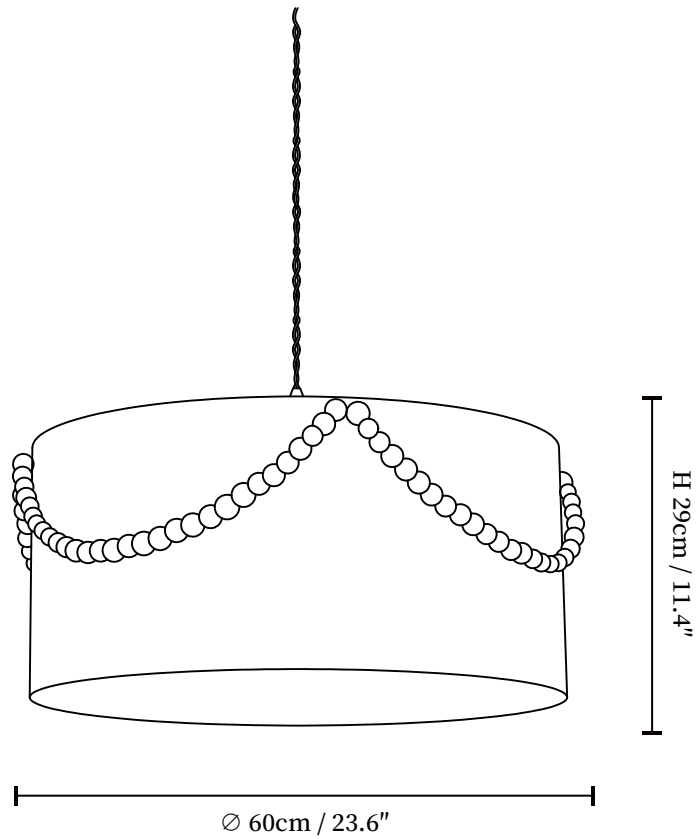

SPECIFICATION SHEET

SPECIFICATION DETAILS

*For custom options, consult factory for details

Fixture Dimensions	$\varnothing 15.7'' \times H 7.5''$, $\varnothing 19.7'' \times H 9.4''$, $\varnothing 23.6'' \times H 11.4''$
Light source	E26 or E27 (bulb not included)
Wattage	MAX 40W incandescent bulb or LED equivalent.
Voltage	AC 110-240V
Mounting	Hardwired.
Dimming	Compatible with dimmable bulbs (bulb not included)
Control method	Compatible with common wall switches(not included)
Finishes	Natural jute rope
Shade Details	Natural jute rope
Material	Metal, Natural jute rope
Wire Length	The standard length of the suspended wire is 59 "(150 cm) and the length is adjustable.