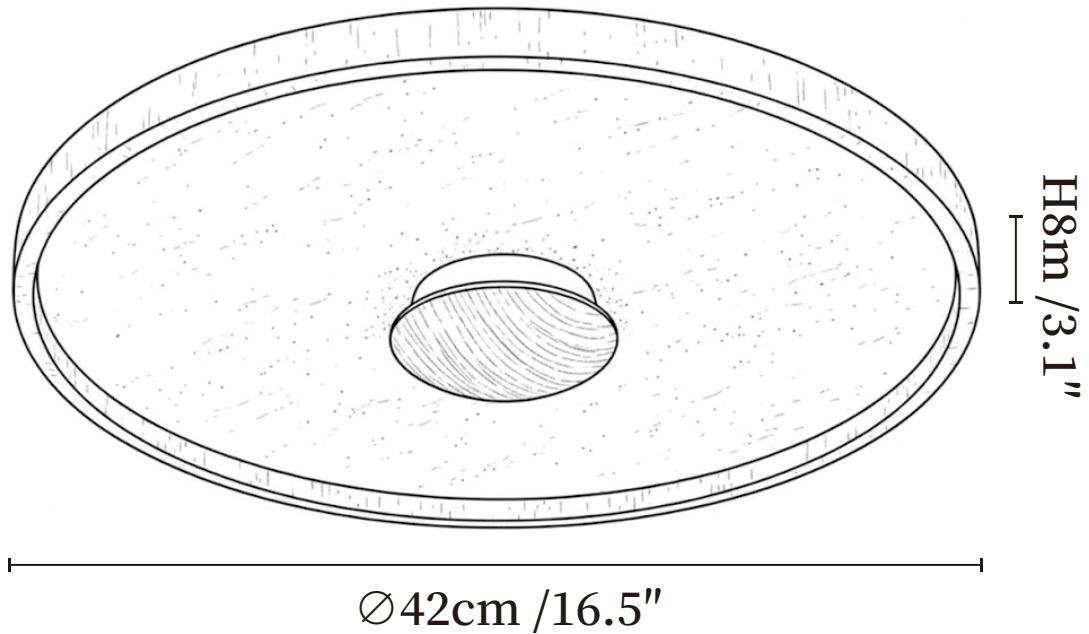

SPECIFICATION SHEET

SPECIFICATION DETAILS

*For custom options, consult factory for details

Fixture Dimensions	Ø 16.5" x H 3.1"
Light source	Integrated LED
Wattage	~15W
Voltage	AC 110-240V
Dimming	Not supported
CRI(Ra)	90+CRI
Mounting	Hardwired.
LED Rated Life	30000 hours
Color Temperature	Warm Light (3000K), Neutral Light (4000K), Cool Light (6000K)
Control method	Compatible with common wall switches(not included)
Finishes	Yellow Travertine.
Shade Details	Wood color..
Material	Metal, Yellow Travertine, Wood.