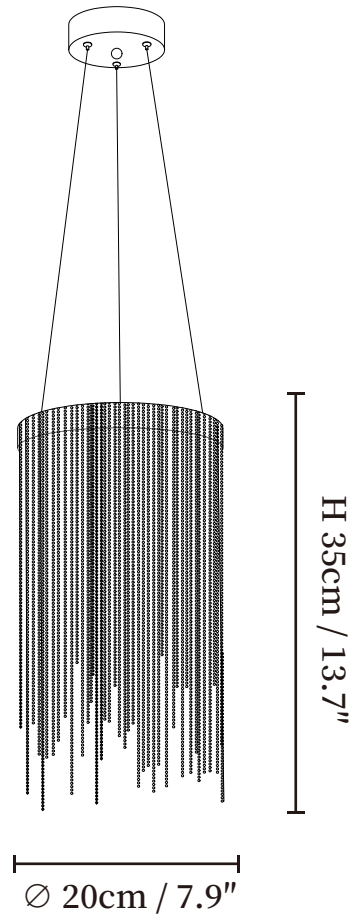

SPECIFICATION SHEET

SPECIFICATION DETAILS

*For custom options, consult factory for details

Fixture Dimensions	Ø 7.9" x H 13.7"
Light source	Integrated LED
Wattage	~ 5W
Voltage	AC 110-240V
Dimming	Compatible with dimmable LED and dimmable bulbs.
CRI(Ra)	90+ CRI
Mounting	Hardwired.
LED Rated Life	30000 hours
Color Temperature	Warm Light (3000K), Neutral Light (4000K), Cool Light (6000K)
Control method	Compatible with common wall switches(not included)
Finishes	Chrome.
Shads Details	Aluminum chain
Material	Metal, Stainless steel, Aluminum chain.
Rod Length	The standard length of the cord is 59" (150 cm), the length is adjustable.