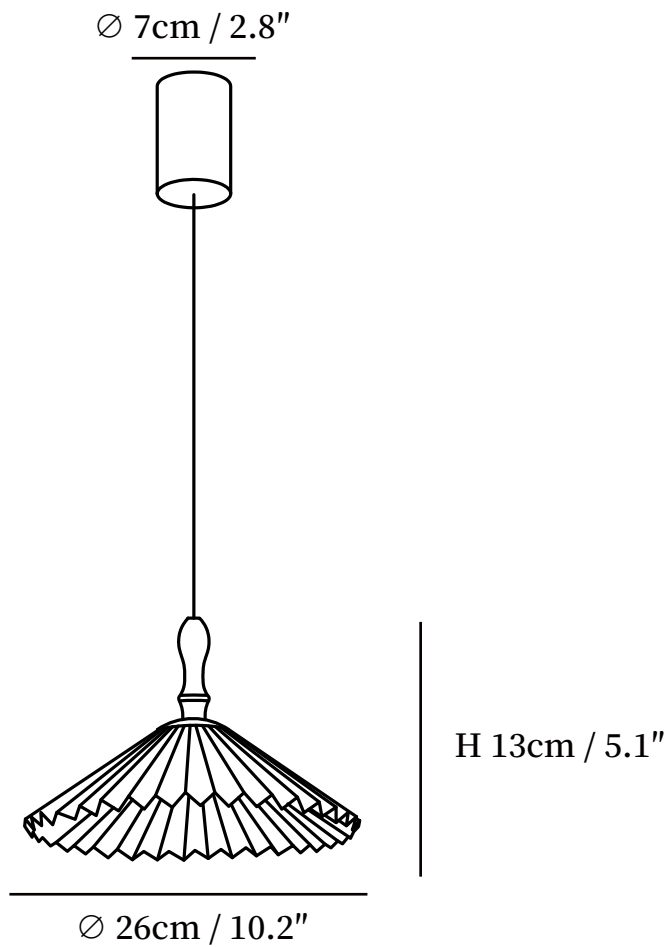

SPECIFICATION SHEET

SPECIFICATION DETAILS

*For custom options, consult factory for details

Fixture Dimensions	D 10.2" x H 5.1"
Light source	Integrated LED
Wattage	~5 W
Voltage	AC 110-240V
Color Temperature	3000K
CRI(Ra)	80CRI
Mounting	Ceiling
Driver Required	Yes
Optional Color Temps	Warm Light (3000K), Neutral Light (4500K), Cool Light (6000K)
LED Rated Life	30000 hours
Dimming	Dimming is not supported
Finishes	Walnut color & White
Shade Details	White
Material	Wood, Iron, Skirt lampshade
Wire Length	59"
Wire Type	Black Coaxial Wire