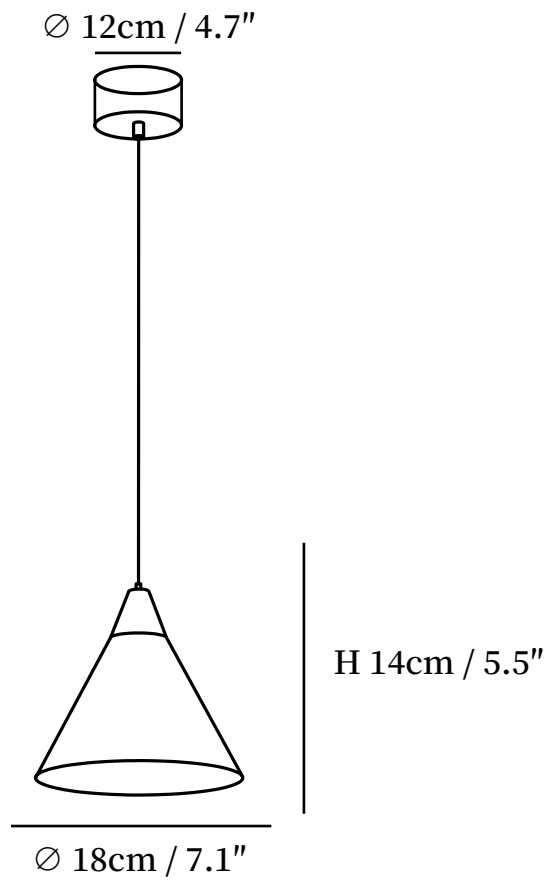

## SPECIFICATION DETAILS

\*For custom options, consult factory for details

<b>Fixture Dimensions</b>	D 7.1" x H 5.5"
<b>Light source</b>	Integrated LED
<b>Wattage</b>	~5 W
<b>Voltage</b>	AC 110-240V
<b>Color Temperature</b>	3000K
<b>CRI(Ra)</b>	80CRI
<b>Mounting</b>	Ceiling
<b>Driver Required</b>	Yes
<b>Optional Color Temps</b>	Warm Light (3000K), Neutral Light (4500K), Cool Light (6000K)
<b>LED Rated Life</b>	30000 hours
<b>Dimming</b>	Dimming is not supported
<b>Finishes</b>	Wood color, Walnut color
<b>Shade Details</b>	Wood color, Walnut color
<b>Material</b>	Wood, Iron
<b>Wire Length</b>	59"
<b>Wire Type</b>	Black Coaxial Wire

## SPECIFICATION DETAILS

\*For custom options, consult factory for details

<b>Fixture Dimensions</b>	D 5.9" x H 5.1"
<b>Light source</b>	Integrated LED
<b>Wattage</b>	~5 W
<b>Voltage</b>	AC 110-240V
<b>Color Temperature</b>	3000K
<b>CRI(Ra)</b>	80CRI
<b>Mounting</b>	Ceiling
<b>Driver Required</b>	Yes
<b>Optional Color Temps</b>	Warm Light (3000K), Neutral Light (4500K), Cool Light (6000K)
<b>LED Rated Life</b>	30000 hours
<b>Dimming</b>	Dimming is not supported
<b>Finishes</b>	Wood color, Walnut color
<b>Shade Details</b>	Wood color, Walnut color
<b>Material</b>	Wood, Iron
<b>Wire Length</b>	59"
<b>Wire Type</b>	Black Coaxial Wire