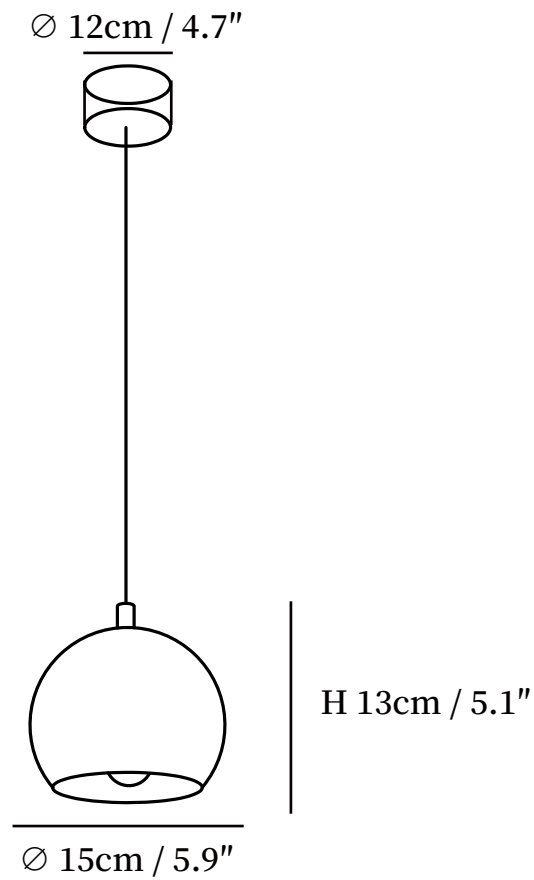

## SPECIFICATION DETAILS

\*For custom options, consult factory for details

<b>Fixture Dimensions</b>	D 7.1" x H 5.5"
<b>Light source</b>	Integrated LED
<b>Wattage</b>	~5 W
<b>Voltage</b>	AC 110-240V
<b>Color Temperature</b>	3000K
<b>CRI(Ra)</b>	80CRI
<b>Mounting</b>	Ceiling
<b>Driver Required</b>	Yes
<b>Optional Color Temps</b>	Warm Light (3000K), Neutral Light (4500K), Cool Light (6000K)
<b>LED Rated Life</b>	30000 hours
<b>Dimming</b>	Dimming is not supported
<b>Finishes</b>	Wood color, Walnut color
<b>Shade Details</b>	Wood color, Walnut color
<b>Material</b>	Wood, Iron
<b>Wire Length</b>	59"
<b>Wire Type</b>	Black Coaxial Wire

## SPECIFICATION DETAILS

\*For custom options, consult factory for details

<b>Fixture Dimensions</b>	D 5.9" x H 5.1"
<b>Light source</b>	Integrated LED
<b>Wattage</b>	~5 W
<b>Voltage</b>	AC 110-240V
<b>Color Temperature</b>	3000K
<b>CRI(Ra)</b>	80CRI
<b>Mounting</b>	Ceiling
<b>Driver Required</b>	Yes
<b>Optional Color Temps</b>	Warm Light (3000K), Neutral Light (4500K), Cool Light (6000K)
<b>LED Rated Life</b>	30000 hours
<b>Dimming</b>	Dimming is not supported
<b>Finishes</b>	Wood color, Walnut color
<b>Shade Details</b>	Wood color, Walnut color
<b>Material</b>	Wood, Iron
<b>Wire Length</b>	59"
<b>Wire Type</b>	Black Coaxial Wire