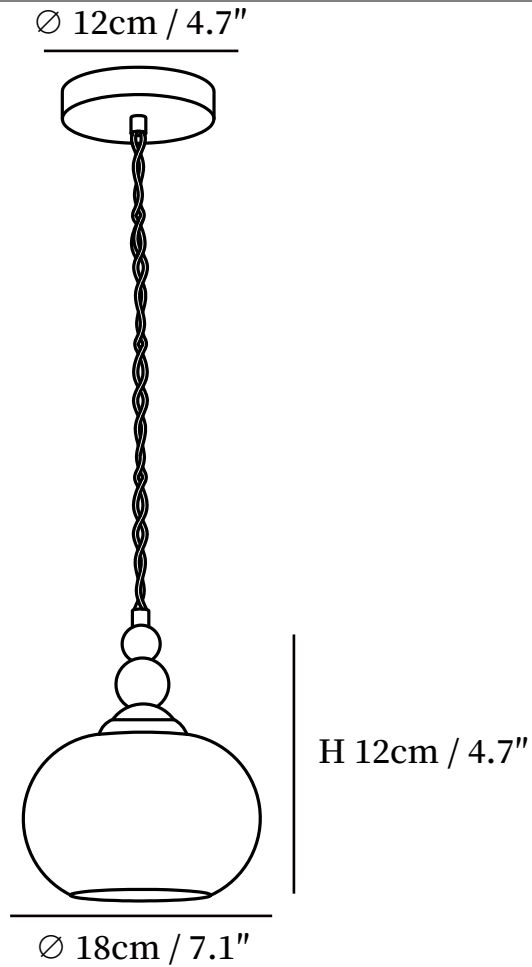

SPECIFICATION SHEET

SPECIFICATION DETAILS

*For custom options, consult factory for details

Fixture Dimensions	D 7.1" x H 4.7"
Light source	E27
Wattage	Max 40W
Voltage	AC 110-240V
Color Temperature	Based on the purchase of light bulbs
CRI(Ra)	80CRI
Mounting	Ceiling
Driver Required	NO
Optional Color Temps	Buy bulbs as needed
LED Rated Life	Based on bulb life (we do not supply bulbs)
Dimming	Dimming is not supported
Finishes	Walnut color & Chrome
Glass Details	White
Material	Black walnut, Iron, Glass
Wire Length	59"
Wire Type	Black Coaxial Wire